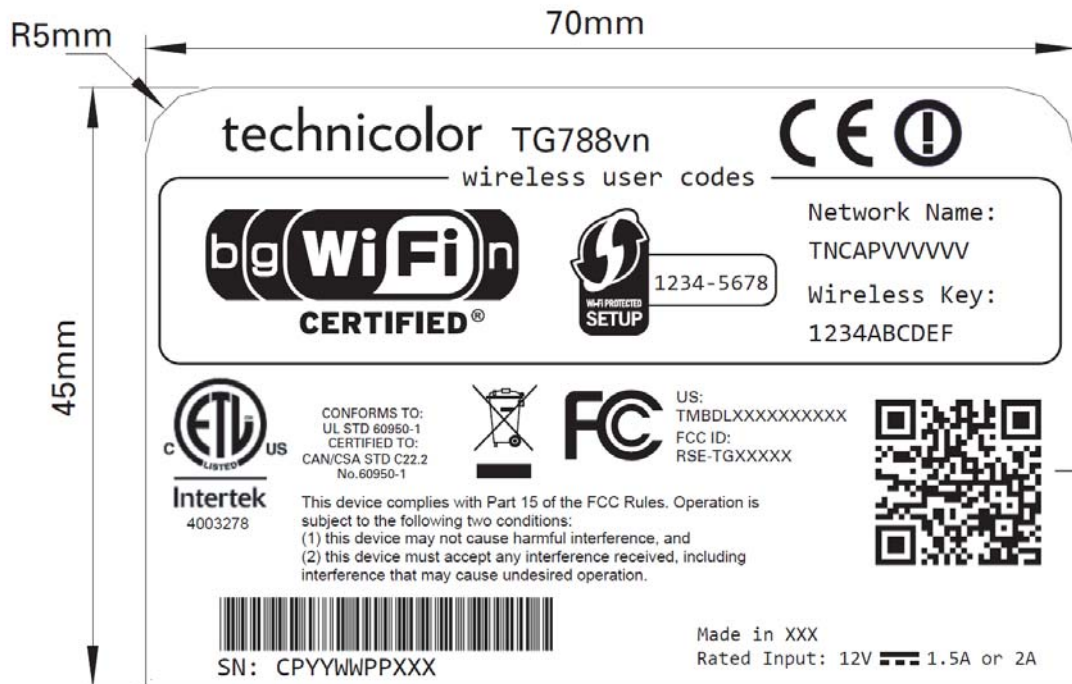

Label located in bottom of EUT

Model: TG789vn v3

Model: TG788vn

Model: TG589vn v2