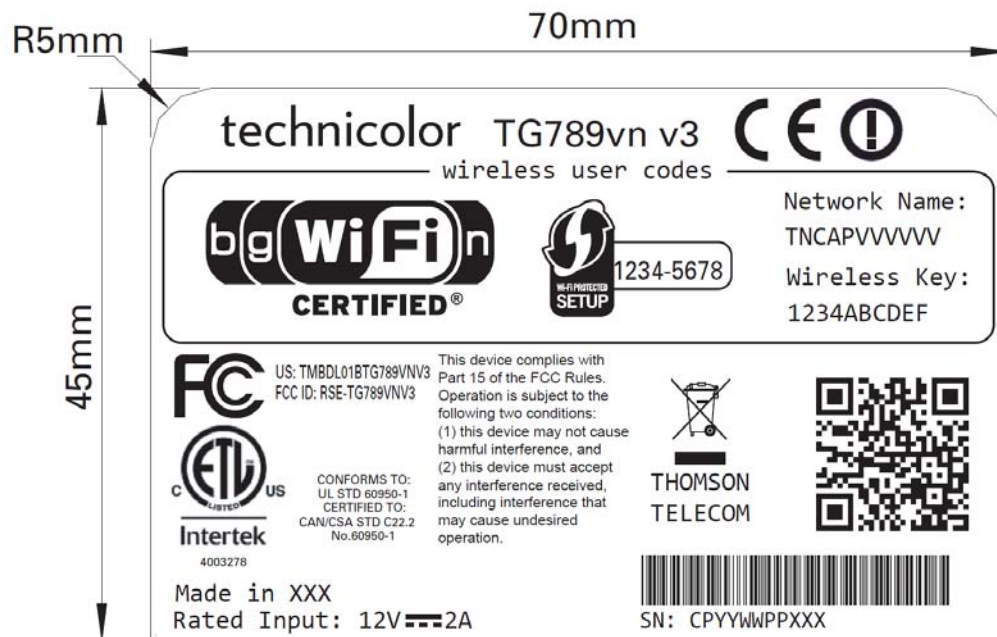

Label located in bottom of EUT

Model: TG789vn v3

Model: TG788vn

Model: TG589vn v2