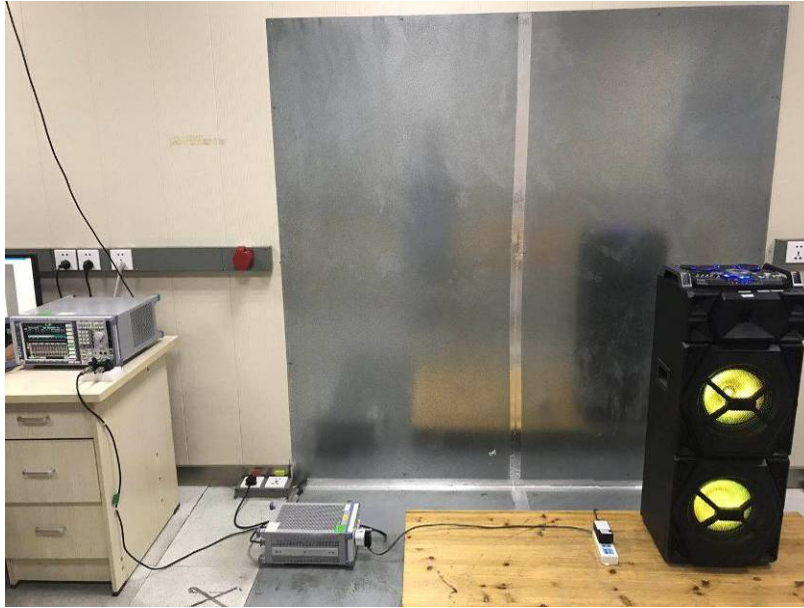

Conducted Emissions

Radiated Spurious Emissions Test Frequency From 30MHz-1000MHz

Test frequency from 1GHz-18GHz

Test frequency from 18GHz-25GHz