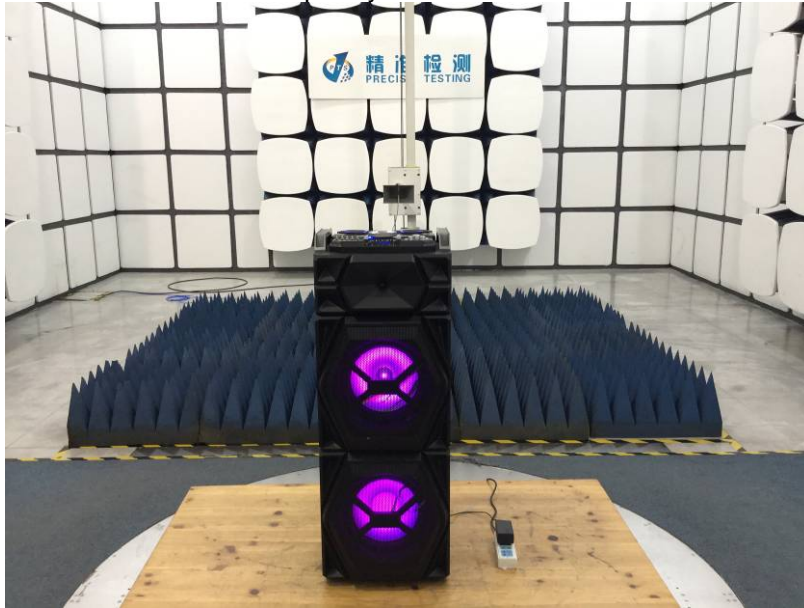

Conducted Emissions

Radiated Spurious Emissions Test Frequency From 30MHz-1000MHz

Test frequency from 1GHz-18GHz

Test frequency from 18GHz-25GHz