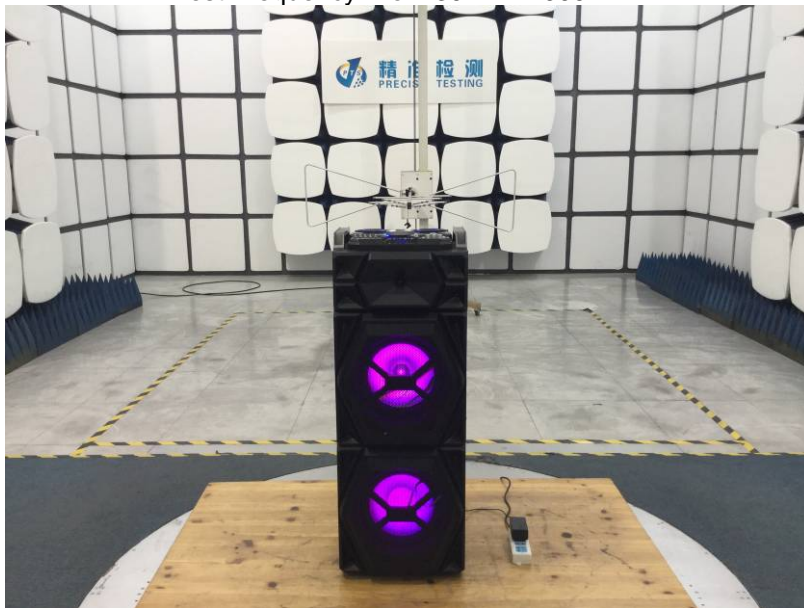

Conducted Emissions

Radiated Spurious Emissions Test Frequency From 30MHz-1000MHz

Test frequency from 1GHz-18GHz

Test frequency from 18GHz-25GHz