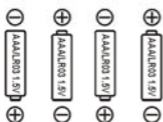

# FCC Label and Location

## CHAT NOW FLIP VERSION

FCC ID Label Size:

32mm x 3.5mm

FCC location area: 0.3mm Recess

Batteries Rating: Relief 0.3mm

Reset wordings: Relief 0.3mm

Reset wordings: Relief 0.3mm

Batteries Rating: Relief 0.3mm

Legal & Batteries Rating area  
Engraved: 0.3mm Recess

Legal & Batteries Rating wordings  
Engraved: 0.3mm Relief