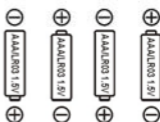

## CHAT NOW FLIP VERSION

FCC ID Label Size:

32mm x 3.5mm

FCC location area: 0.3mm Recess

Batteries Rating: Relief 0.3mm

Reset wordings: Relief 0.3mm

Reset wordings: Relief 0.3mm

Batteries Rating: Relief 0.3mm

Legal & Batteries Rating area  
Engraved: 0.3mm Recess

Legal & Batteries Rating wordings  
Engraved: 0.3mm Relief