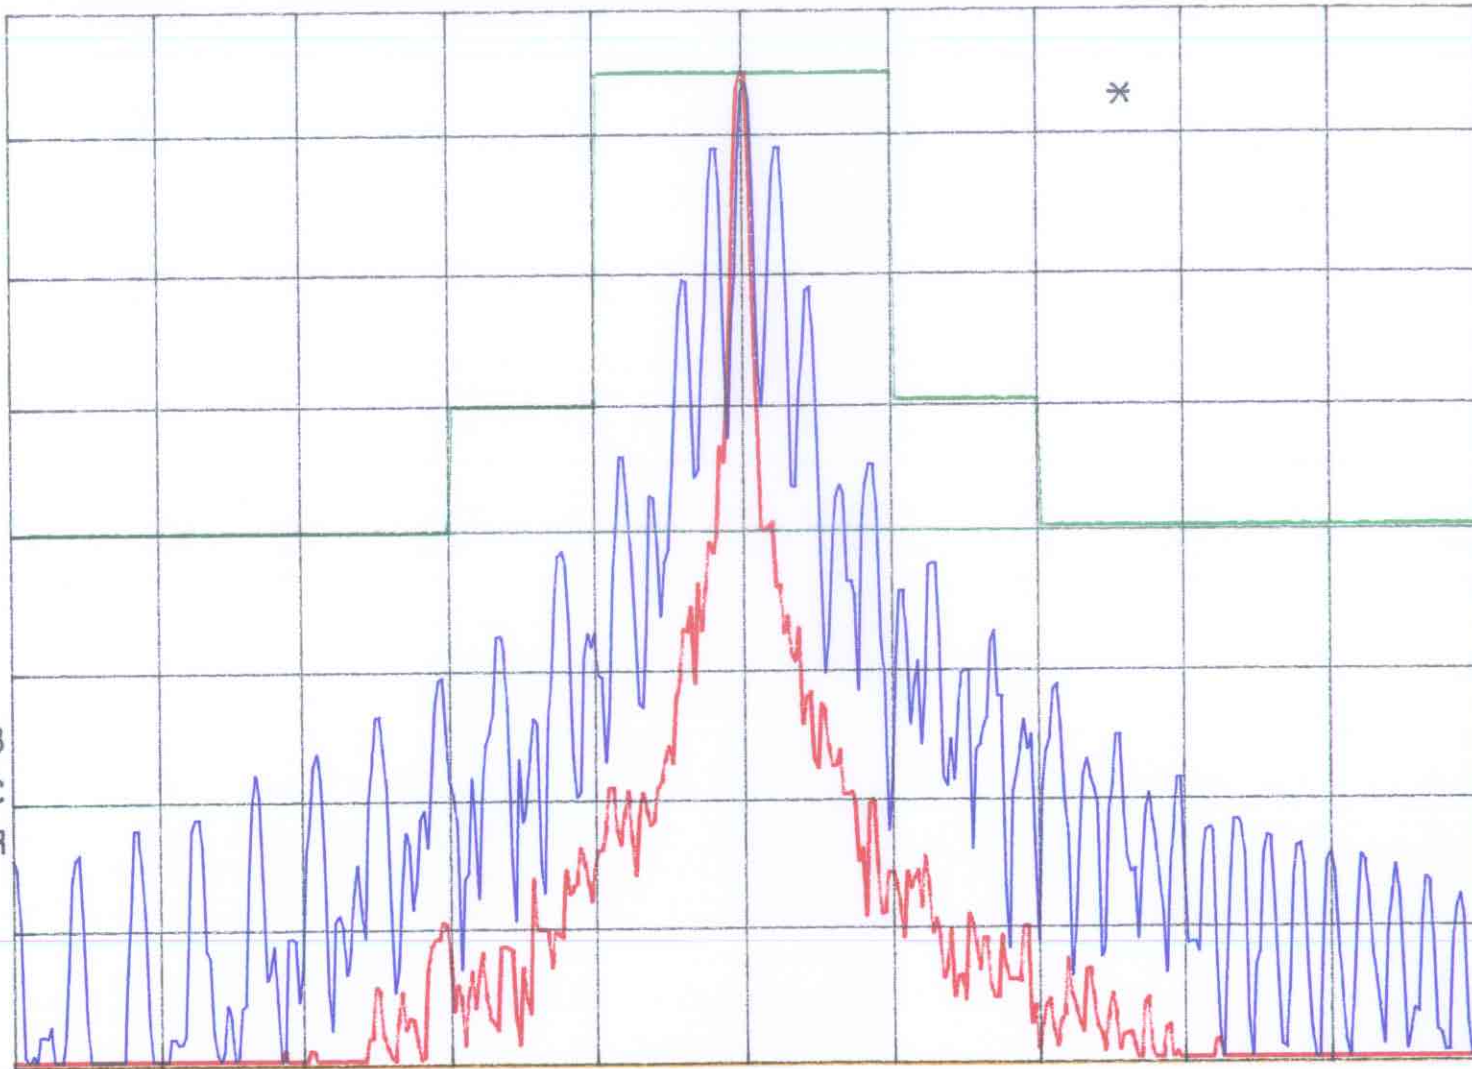

Channel 11: Data

hp

REF 7.0 dBm

AT 20 dB

PEAK
LOG
10
dB/

VA VB
SC FC
CORR

CENTER 467.63750 MHz

SPAN 62.50 KHz

#RES BW 300 Hz

VBW 300 Hz

SWP 2.00 sec

FCC ID: RS4HB001