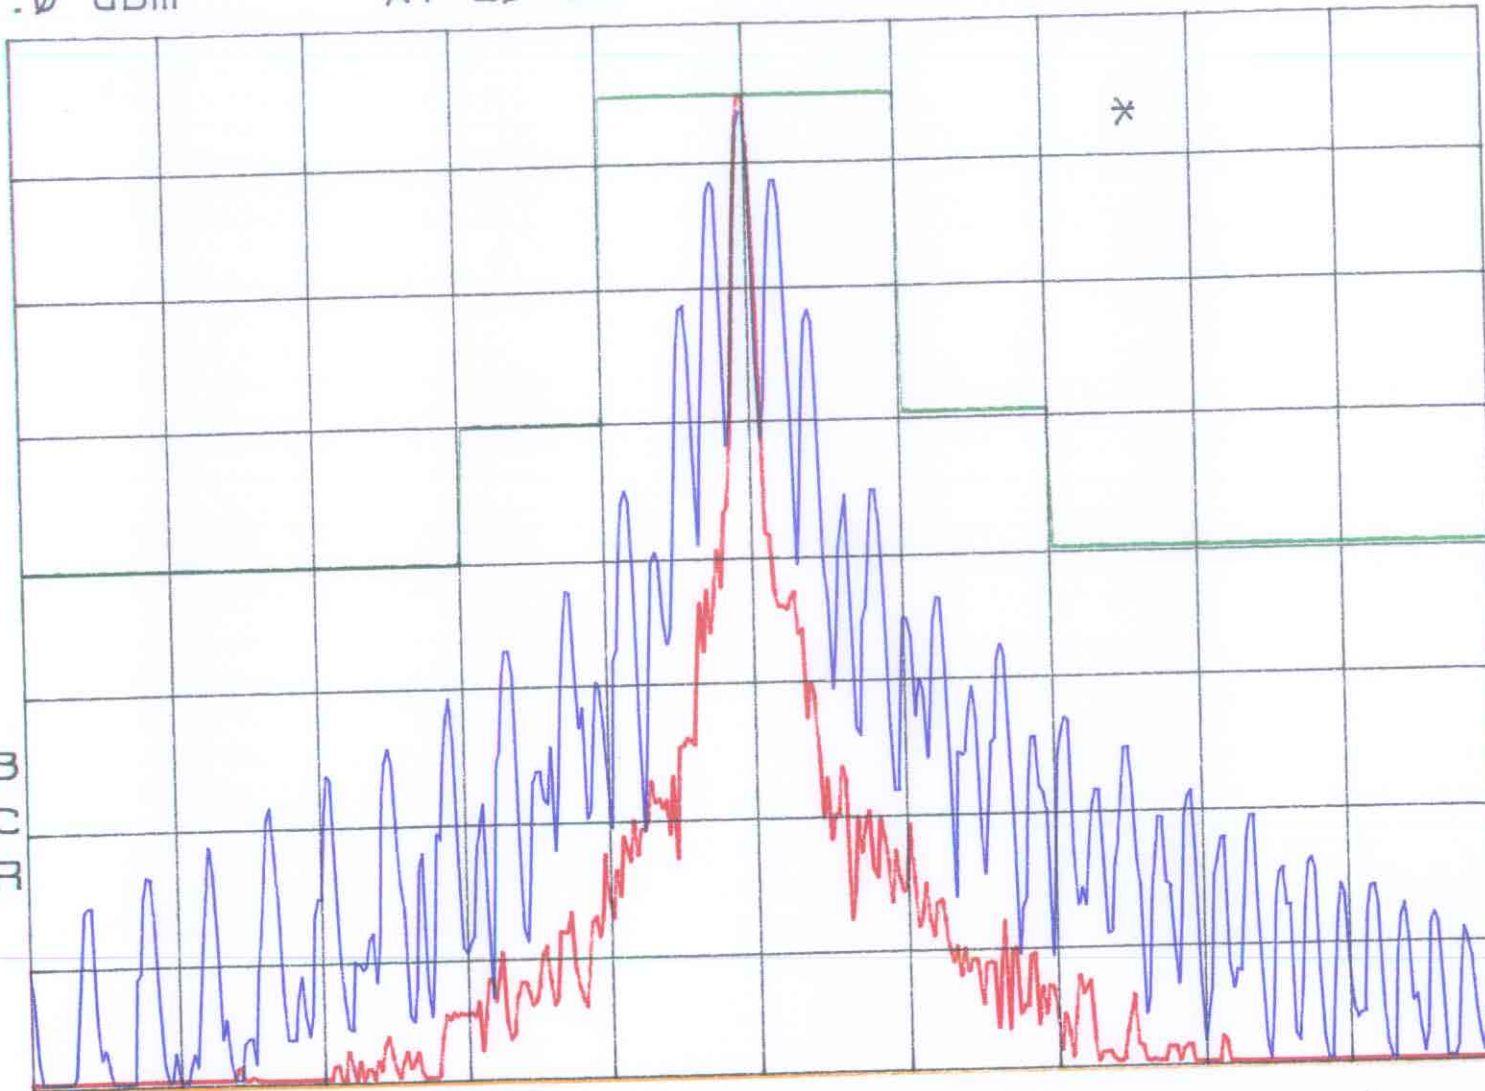

REF 7.0 dBm

AT 20 dB

PEAK

LOG

10

dB/

VA VB

SC FC

CORR

CENTER 462.63750 MHz

#RES BW 300 Hz

VBW 300 Hz

SPAN 62.50 kHz

SWP 2.00 sec

FCC ID: RS4HB001

Channel 11: Data