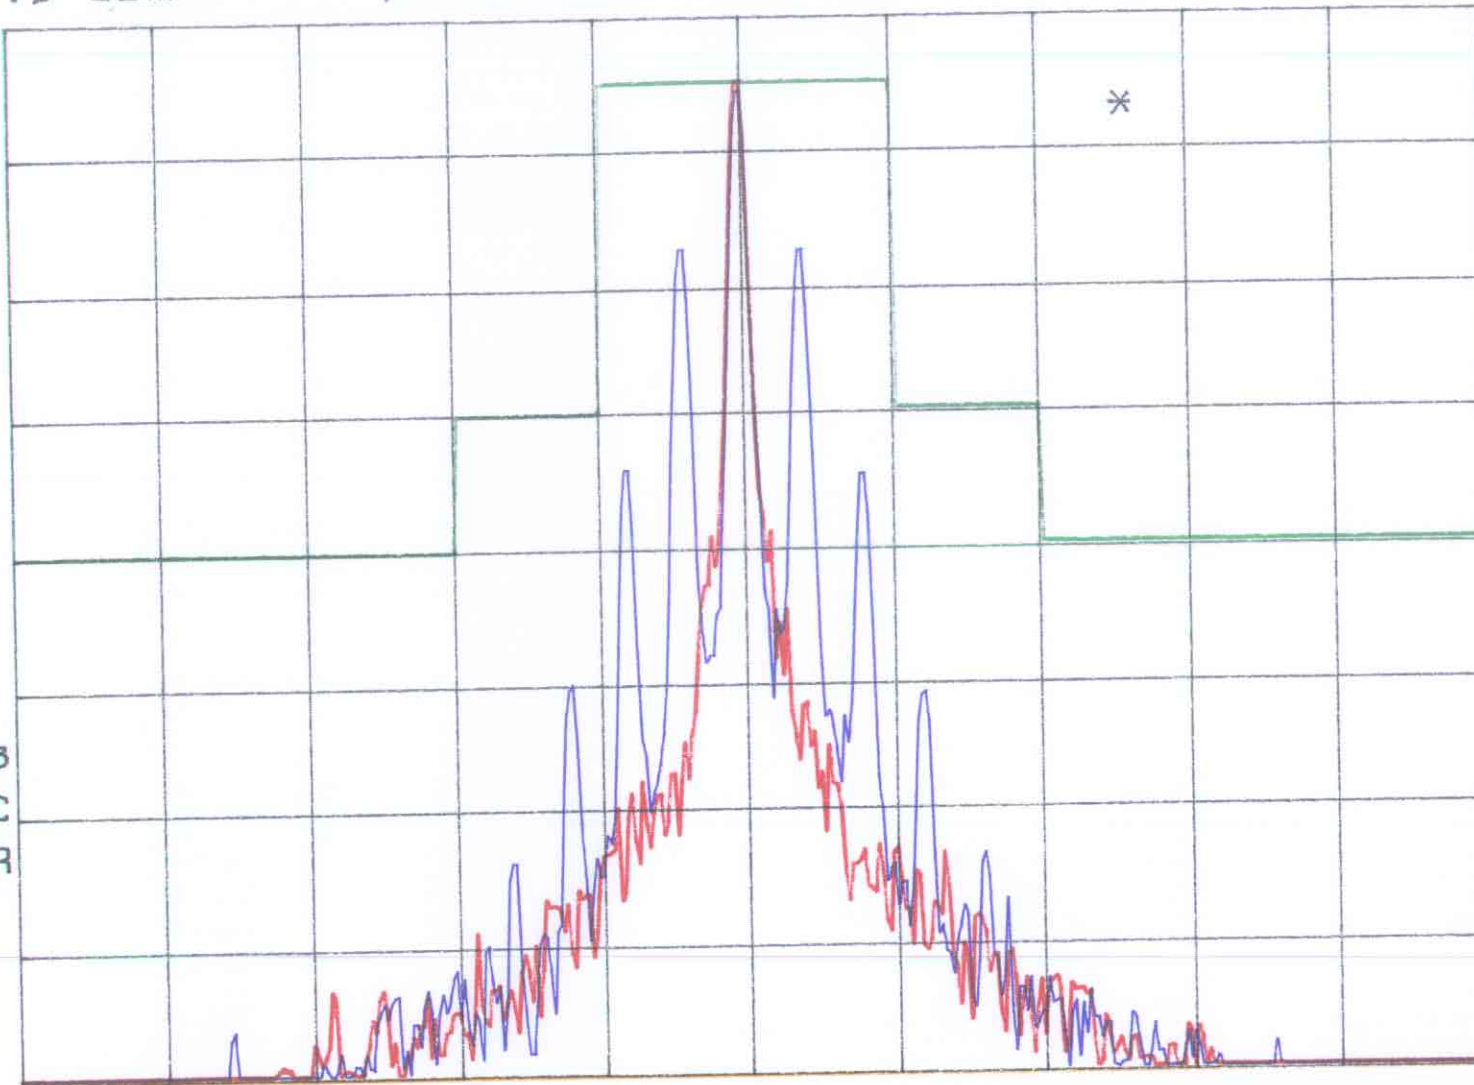

Channel 4: Voice

FCC ID: RS4HB001

Channel 11: Voice

hp

REF 7.0 dBm

AT 20 dB

PEAK
LOG
10
dB/

VA VB
SC FC
CORR

CENTER 467.63750 MHz

#RES BW 300 Hz

VBW 300 Hz

SPAN 62.50 kHz

SWP 2.08 sec

FCC ID: RS4HB001

Channel 4: Data

hp

REF 7.0 dBm

AT 20 dB

PEAK

LOG

10

dB/

VA VB

SC FC

CORR

CENTER 462.63750 MHz

#RES BW 300 Hz

VBW 300 Hz

SPAN 62.50 kHz

SWP 2.00 sec

FCC ID: RS4HB001

Channel 11: Data