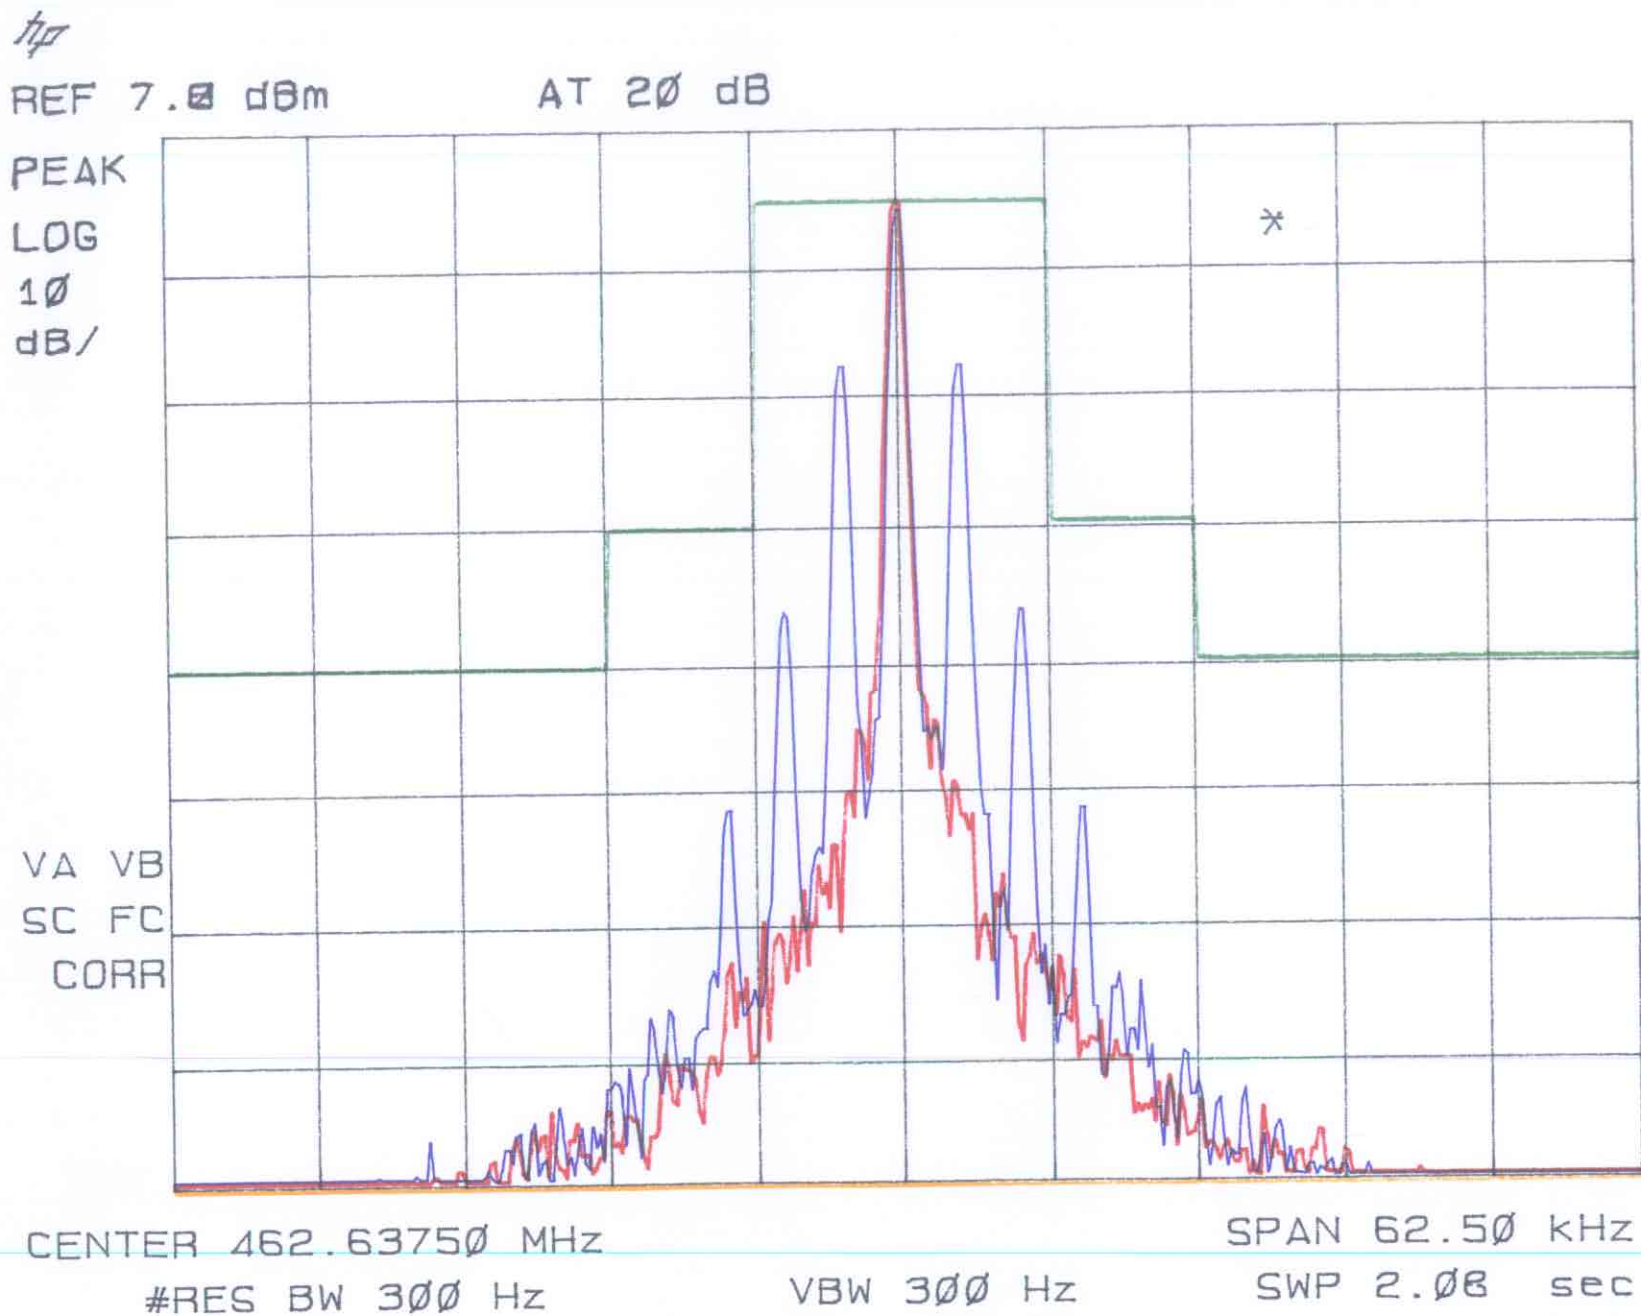

Channel 4: Voice

FCC ID: RS4HB001

Channel 11: Voice

hp

REF 7.0 dBm

AT 20 dB

PEAK
LOG
10
dB/

VA VB
SC FC
CORR

CENTER 467.63750 MHz

#RES BW 300 Hz

VBW 300 Hz

SPAN 62.50 kHz

SWP 2.08 sec

FCC ID: RS4HB001

Channel 4: Data

hp

REF 7.0 dBm

AT 20 dB

PEAK

LOG

10

dB/

VA VB

SC FC

CORR

CENTER 462.63750 MHz

#RES BW 300 Hz

VBW 300 Hz

SPAN 62.50 kHz

SWP 2.00 sec

FCC ID: RS4HB001

Channel 11: Data