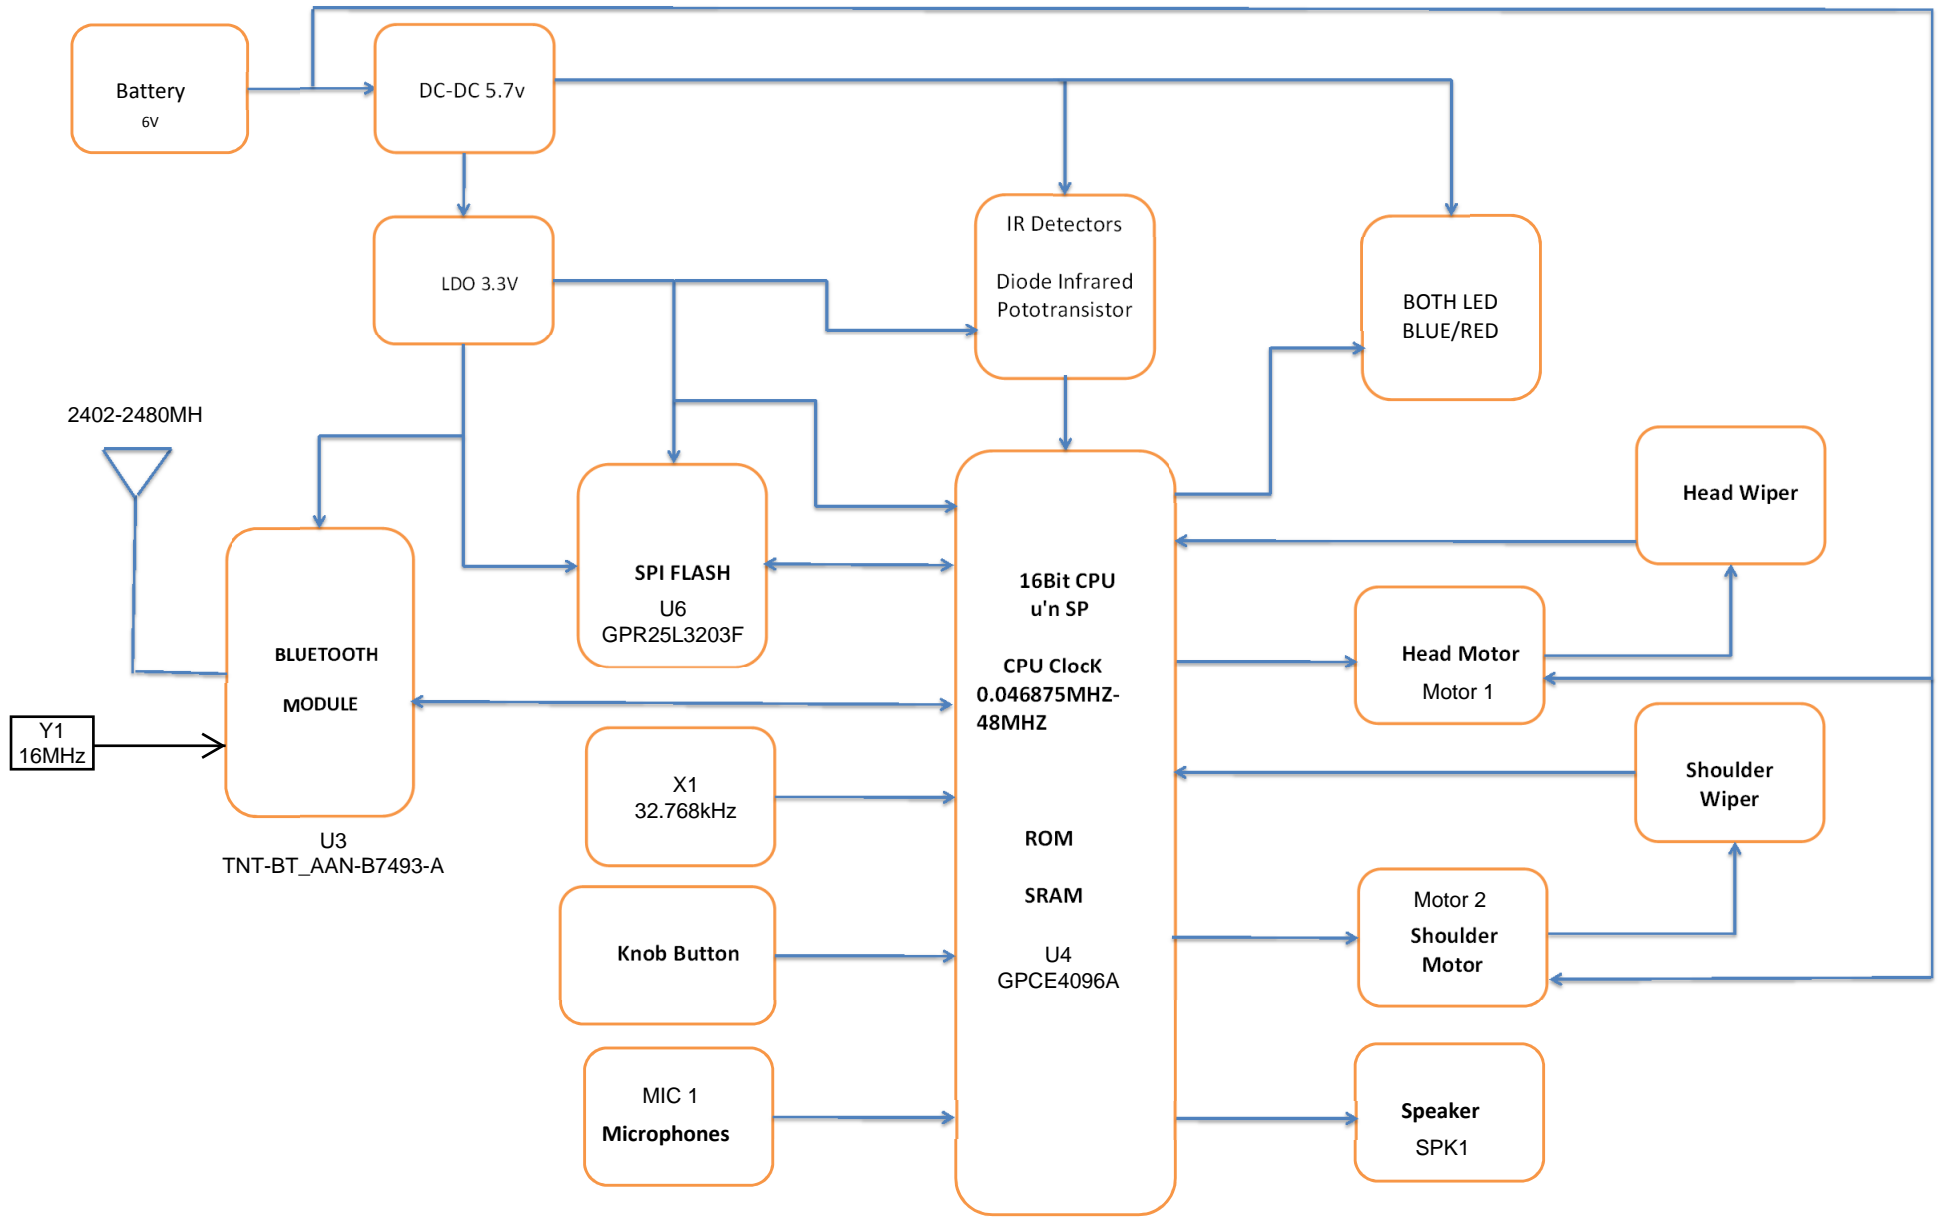

B7493 SW E7 IP Secondary Hero Droid Block DIAGRAM

Block diagram