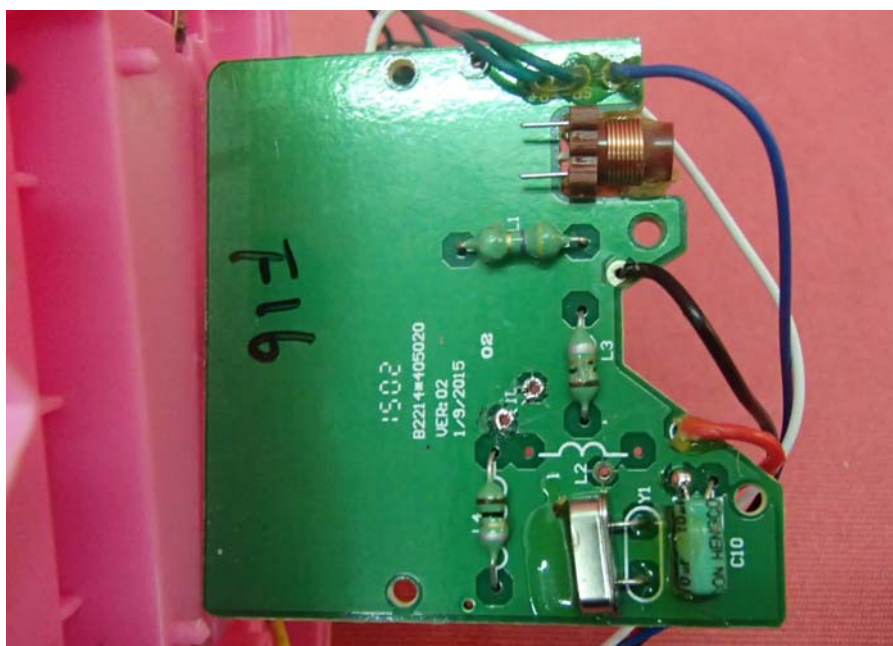

Model : B2214

(Internal)

INTERTEK TESTING SERVICE

Report No.: 15020616HKG-001

Equipment Photographs

Model : B2214

(Internal)

INTERTEK TESTING SERVICE