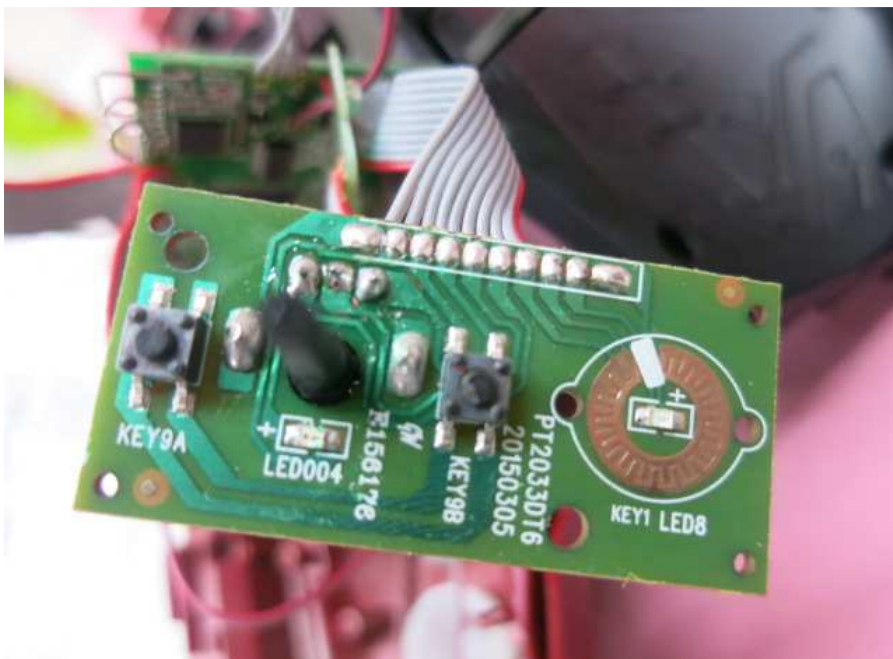

(Internal)

INTERTEK TESTING SERVICE

Report No.: 15040307HKG-001

Equipment Photographs

Model: B1075

(Internal)

INTERTEK TESTING SERVICE

Report No.: 15040307HKG-001