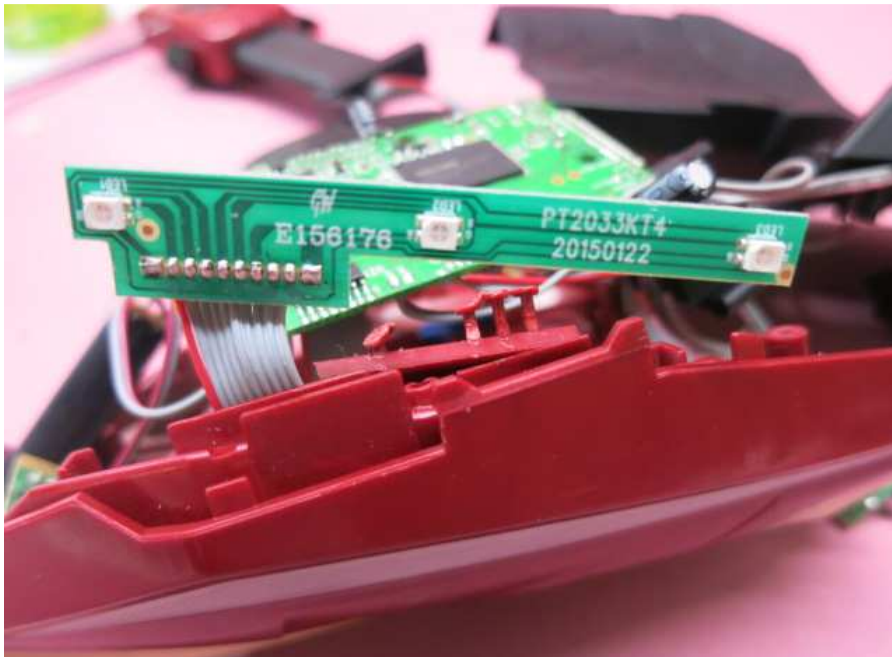

INTERTEK TESTING SERVICE

Report No.: 15040307HKG-001

Equipment Photographs

Model: B1075

(Internal)

INTERTEK TESTING SERVICE

Report No.: 15040307HKG-001

Equipment Photographs

Model: B1075

(Internal)

INTERTEK TESTING SERVICE

Report No.: 15040307HKG-001

Equipment Photographs

Model: B1075

(Internal)

INTERTEK TESTING SERVICE

Report No.: 15040307HKG-001

Equipment Photographs

Model: B1075

(Internal)

INTERTEK TESTING SERVICE

Report No.: 15040307HKG-001

Equipment Photographs

Model: B1075