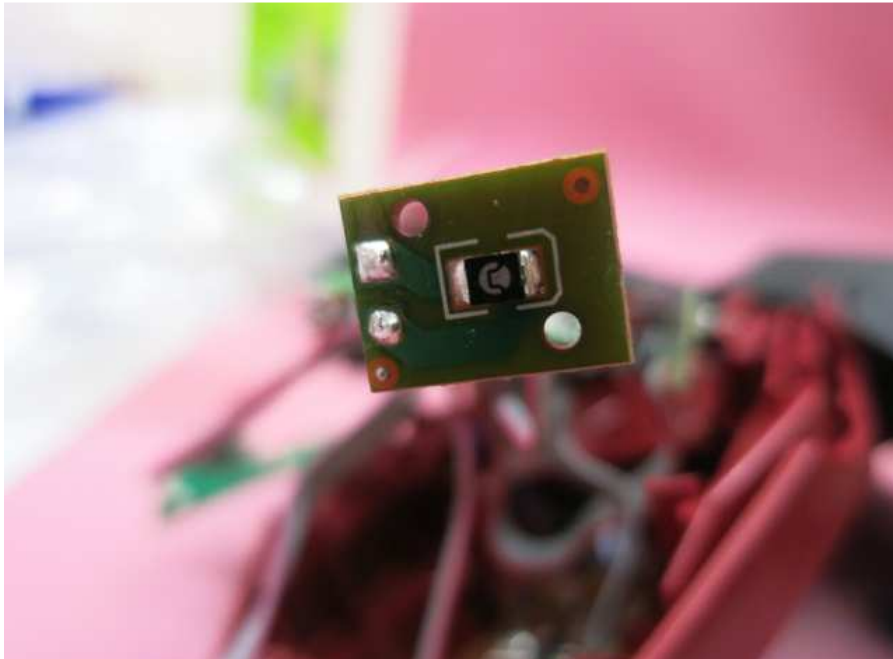

(Internal)

INTERTEK TESTING SERVICE

Report No.: 15040307HKG-001

Equipment Photographs

Model: B1075

(Internal)

INTERTEK TESTING SERVICE

Report No.: 15040307HKG-001

Equipment Photographs

Model: B1075

(Internal)

INTERTEK TESTING SERVICE

Report No.: 15040307HKG-001

Equipment Photographs

Model: B1075

(Internal)