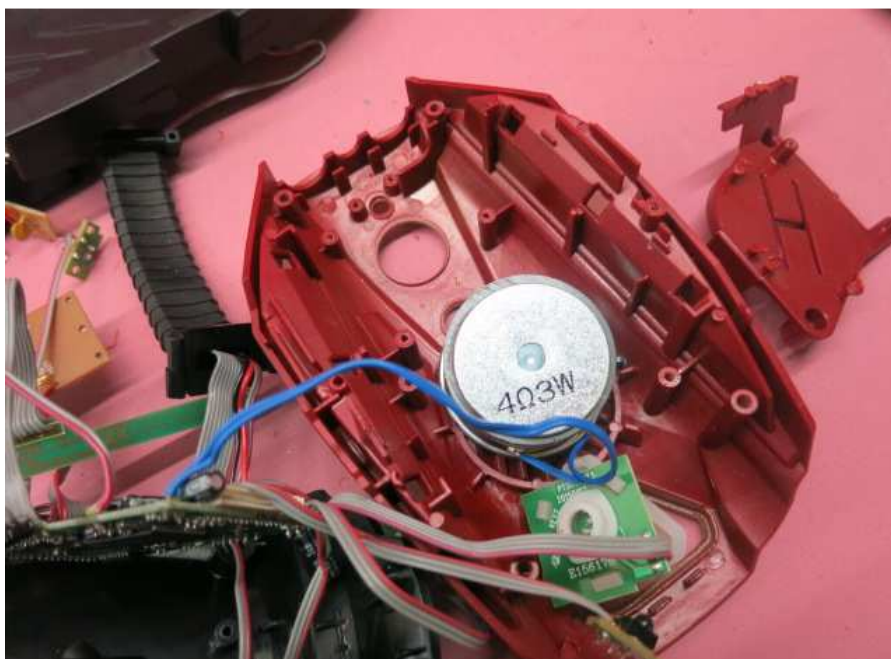

Equipment Photographs

Model: B1075

(Internal)

INTERTEK TESTING SERVICE

Report No.: 15040307HKG-001

Equipment Photographs

Model: B1075

(Internal)