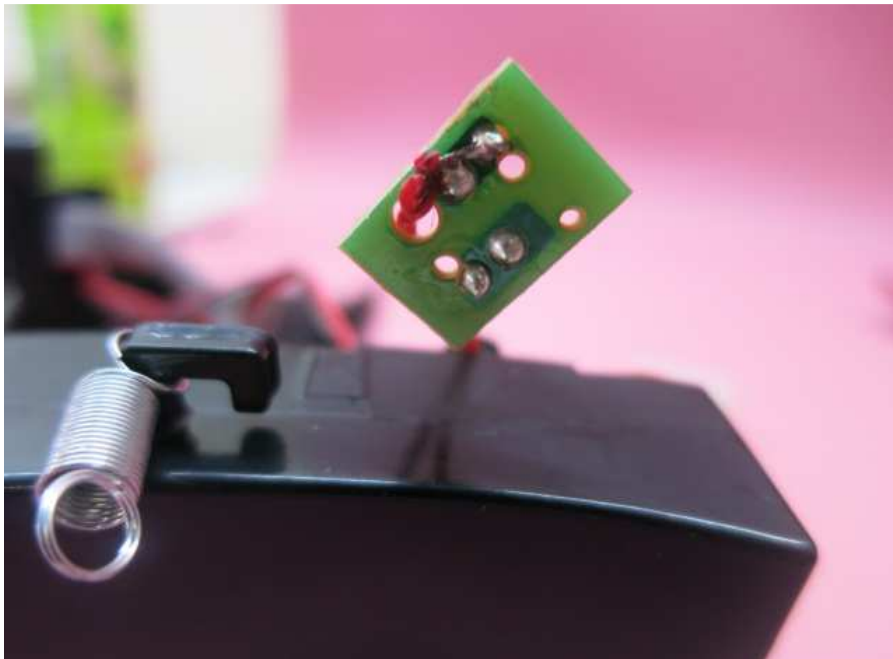

Model: B1075

(Internal)

INTERTEK TESTING SERVICE

Report No.: 15040307HKG-001

Equipment Photographs

Model: B1075

(Internal)

INTERTEK TESTING SERVICE