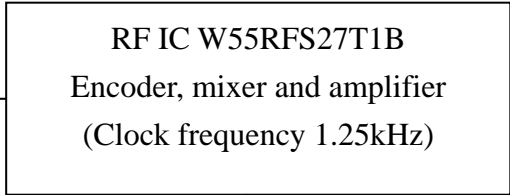

Transmitter Block Diagram

Model no.: A8308

27.145MHz

ANT

W55RFS27T1B System Block Diagram