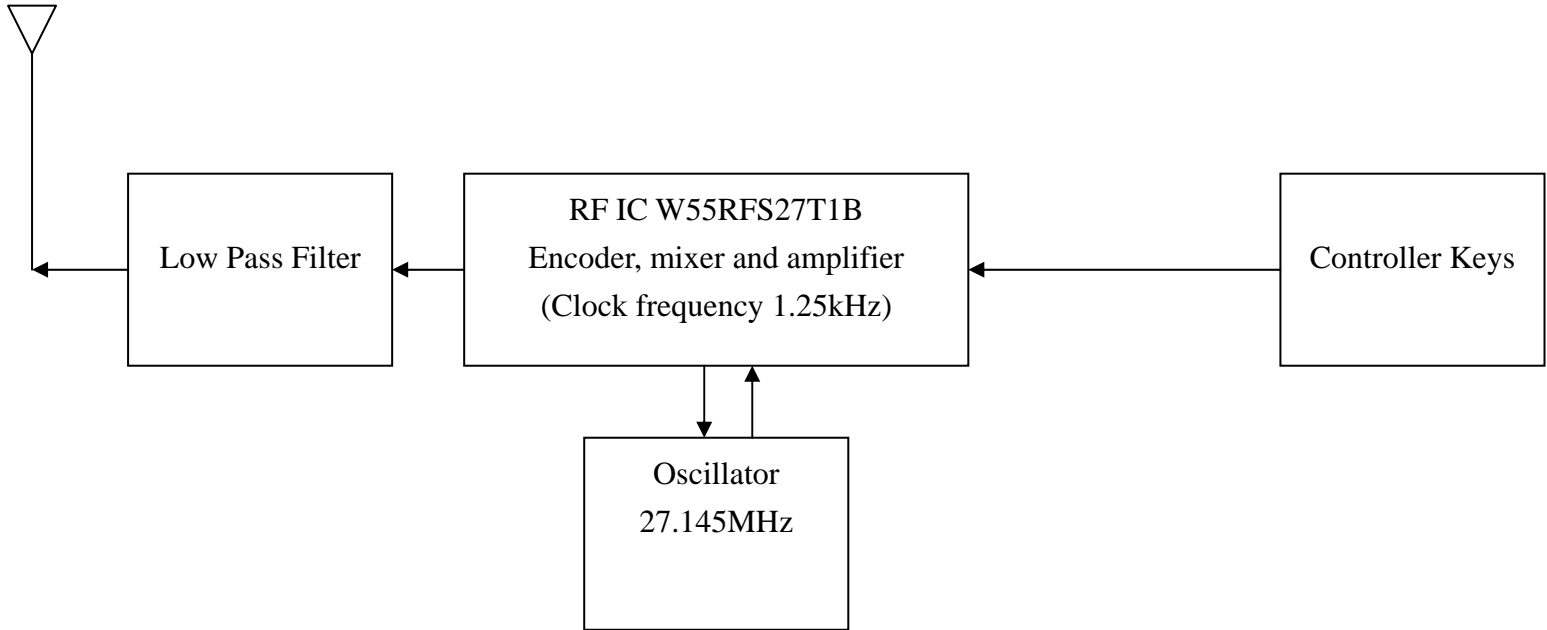

Transmitter Block Diagram

Model no.: A8308

27.145MHz

ANT

W55RFS27T1B System Block Diagram