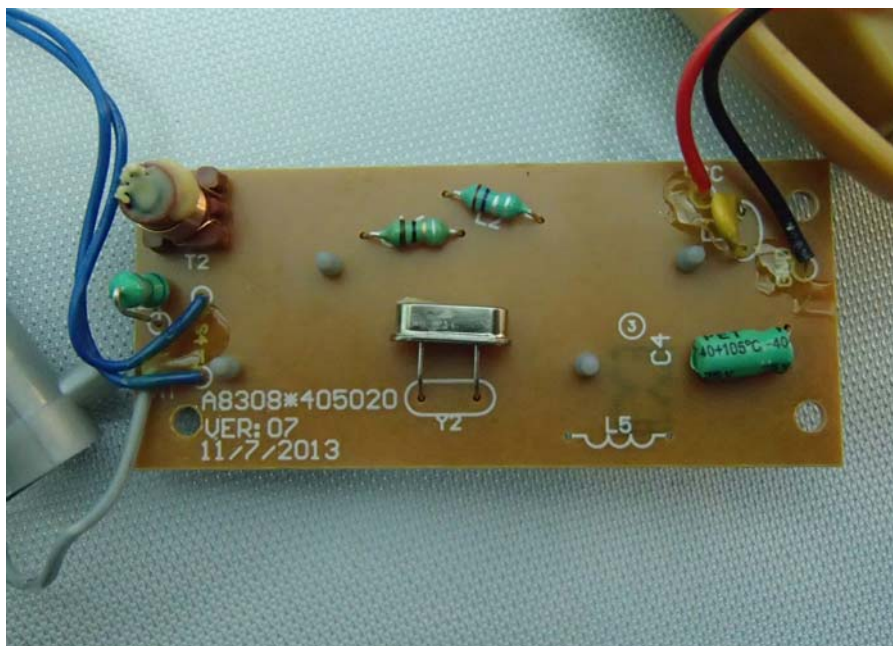

INTERTEK TESTING SERVICE

Report No.: 14010953HKG-001

Equipment Photographs

Model : A8308

(Internal)

INTERTEK TESTING SERVICE

Report No.: 14010953HKG-001

Equipment Photographs

Model : 40-268

(Internal)

INTERTEK TESTING SERVICE

Report No.: 14010953HKG-001

Equipment Photographs

Model : 40-268

(Internal)