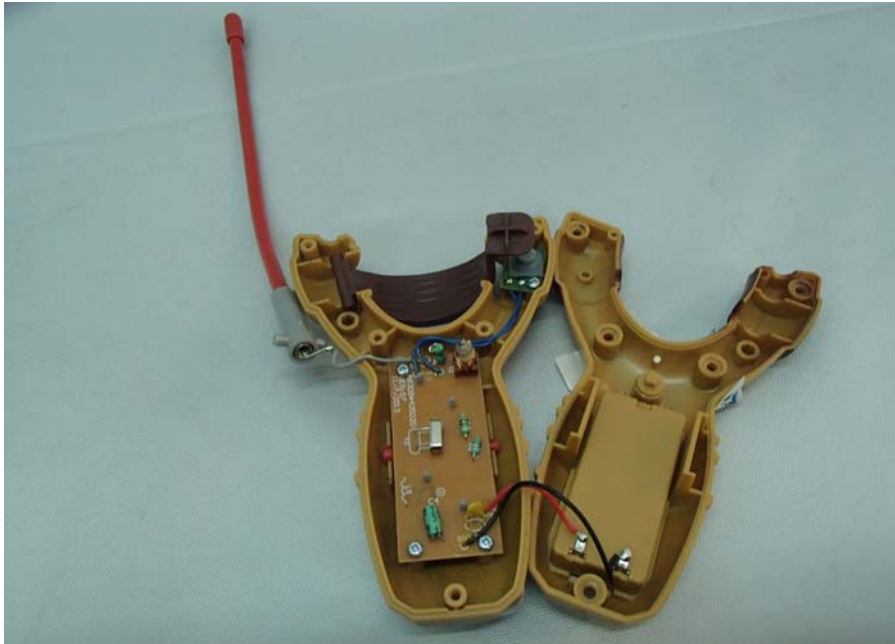

INTERTEK TESTING SERVICE

Report No.: 14010953HKG-001

Equipment Photographs

Model : A8308

(Internal)

INTERTEK TESTING SERVICE

Report No.: 14010953HKG-001

Equipment Photographs

Model : 40-268

(Internal)

INTERTEK TESTING SERVICE

Report No.: 14010953HKG-001

Equipment Photographs

Model : 40-268

(Internal)