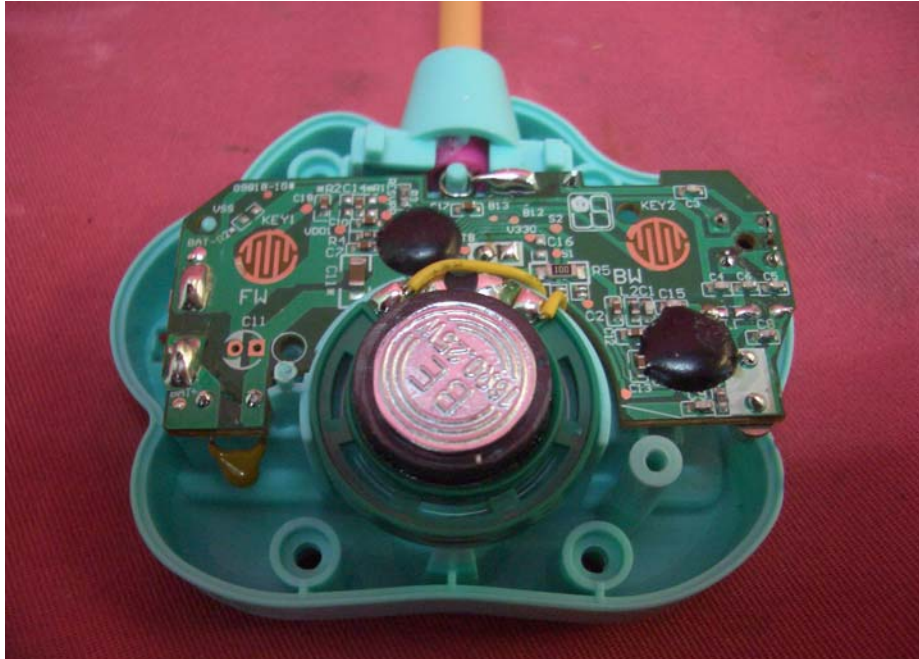

INTERTEK TESTING SERVICE

Report No.: HK13030313-1

Equipment Photographs

Model: A1649

(Internal)

INTERTEK TESTING SERVICE

Report No.: HK13030313-1

Equipment Photographs

Model: A1649

(Internal)

INTERTEK TESTING SERVICE

Report No.: HK13030313-1

Equipment Photographs

Model: A1649

(Internal)