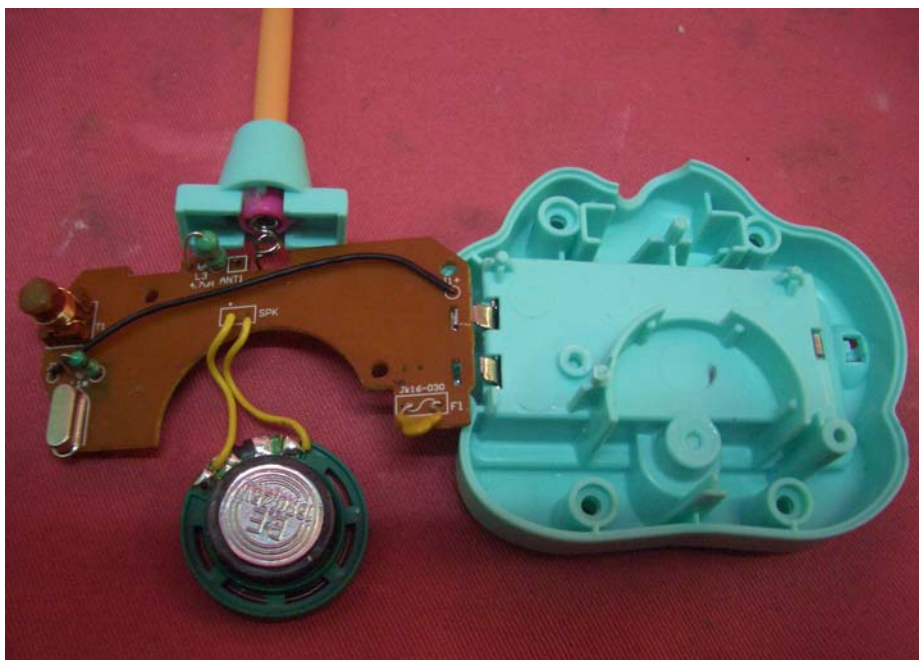

INTERTEK TESTING SERVICE

Report No.: HK13030313-1

Equipment Photographs

Model: A1649

(Internal)

INTERTEK TESTING SERVICE

Report No.: HK13030313-1

Equipment Photographs

Model: A1649

(Internal)

INTERTEK TESTING SERVICE

Report No.: HK13030313-1

Equipment Photographs

Model: A1649

(Internal)