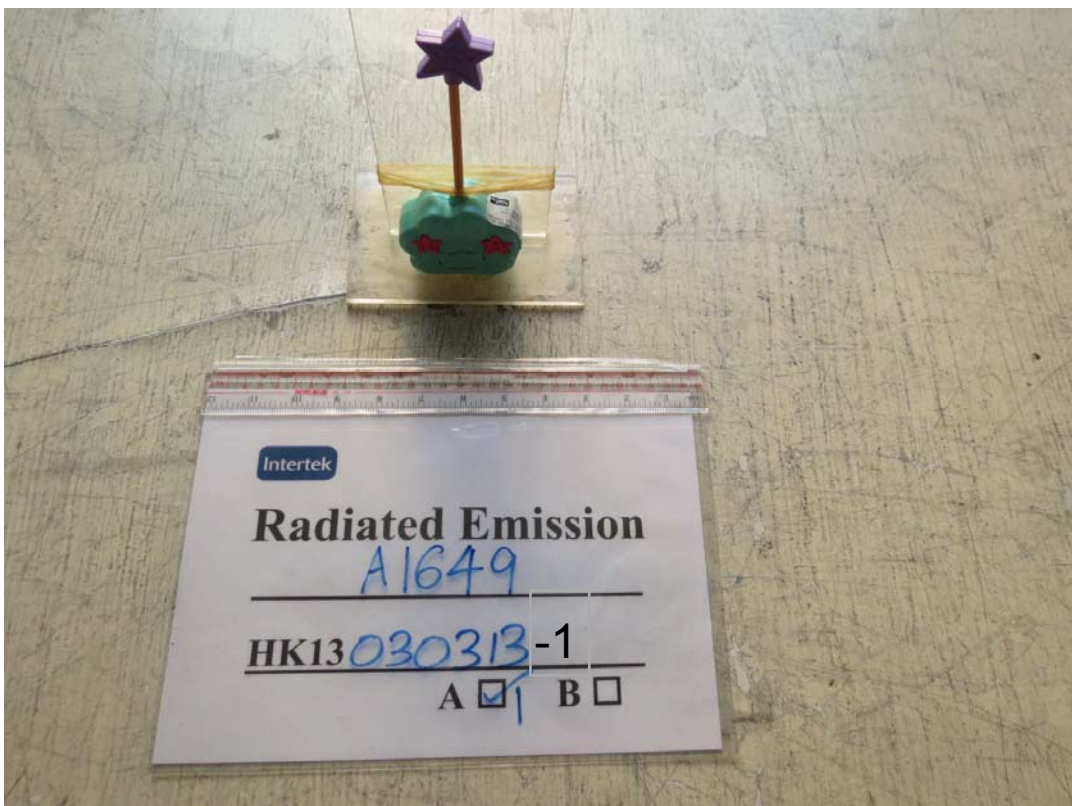


INTERTEK TESTING SERVICE

Report No: HK13030313 -1

Configuration Photographs

Worst-Case Radiated Emissions

(Front View)

Model: A1649

INTERTEK TESTING SERVICE

Report No: HK13030313-1

Configuration Photographs

Worst-Case Radiated Emissions

(Rear View)

Model: A1649