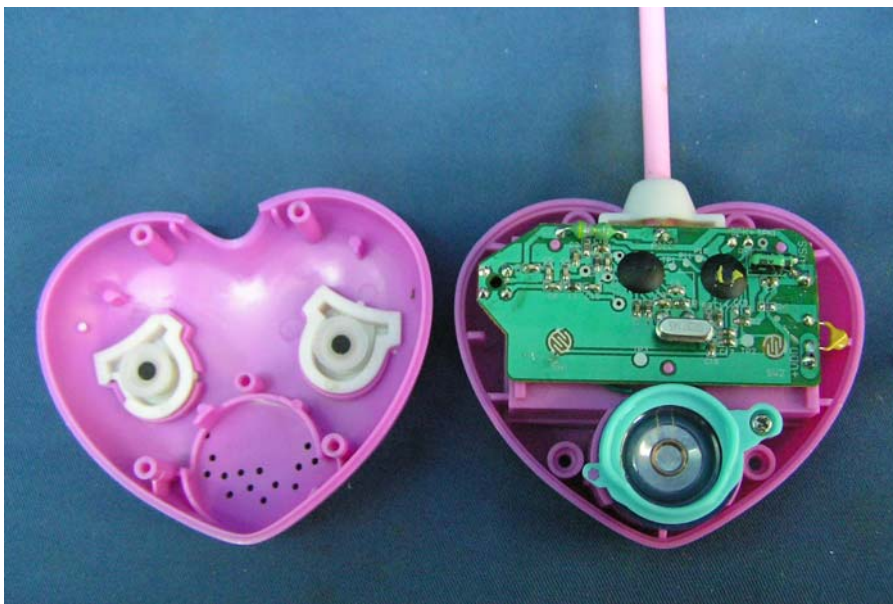

INTERTEK TESTING SERVICE

Report No.: HK12010735-1

Equipment Photographs

Model: A0294

(Internal)

INTERTEK TESTING SERVICE

Report No.: HK12010735-1

Equipment Photographs

Model: A0294

(Internal)

INTERTEK TESTING SERVICE

Report No.: HK12010735-1

Equipment Photographs

Model: A0294

(Internal)