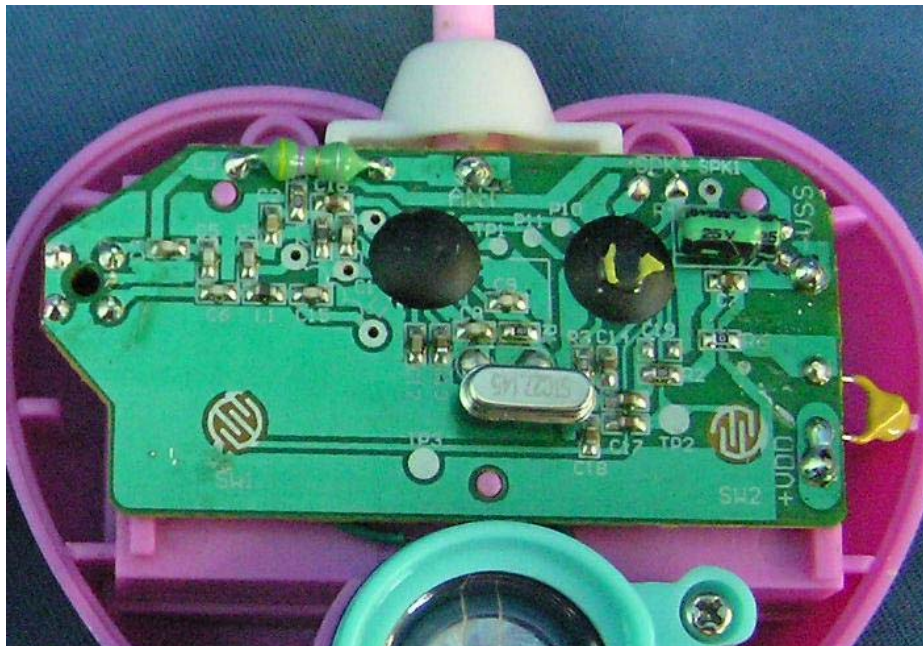

INTERTEK TESTING SERVICE

Report No.: HK12010735-1

Equipment Photographs

Model: A0294

(Internal)

INTERTEK TESTING SERVICE

Report No.: HK12010735-1

Equipment Photographs

Model: A0294

(Internal)

INTERTEK TESTING SERVICE

Report No.: HK12010735-1

Equipment Photographs

Model: A0294

(Internal)