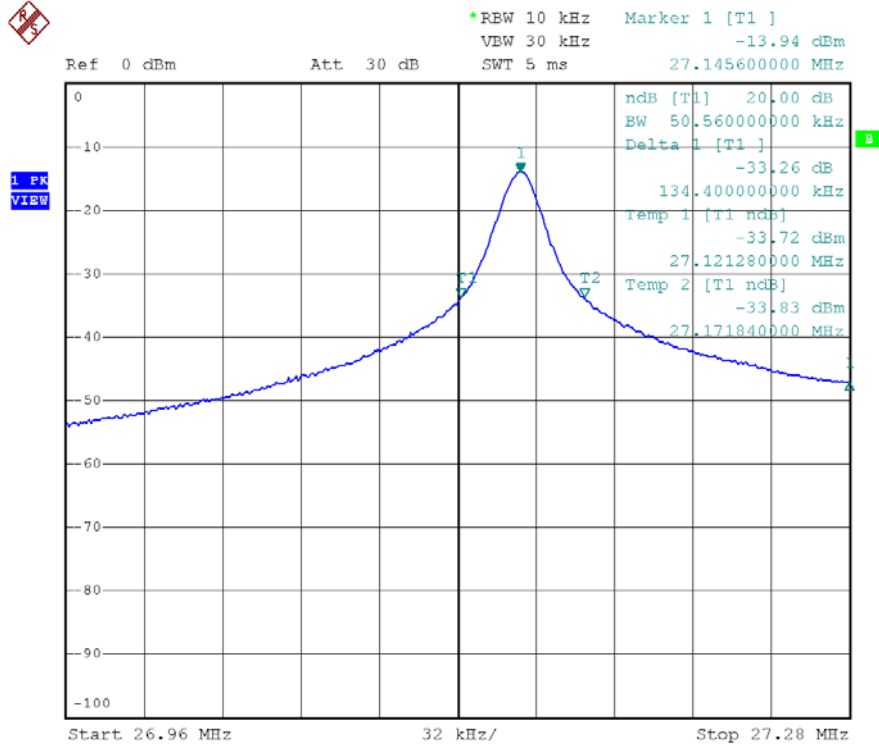

INTERTEK TESTING SERVICES

Report No.: HK12010735-1
Sample No.: 1/2

Bandwidth / Bandedge-Plot – Pursuant to FCC Part 15 Section 15. 227 Requirement (Pass/Fail)