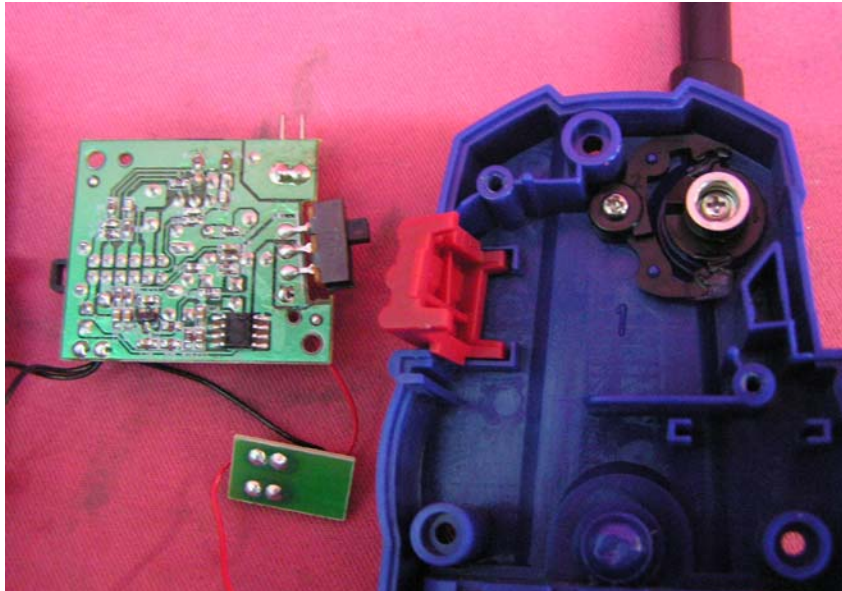

INTERTEK TESTING SERVICE

Report No.: HK11110978-1

Equipment Photographs

Model: 38612

(Internal)

INTERTEK TESTING SERVICE

Report No.: HK11110978-1

Equipment Photographs

Model: 38612

(Internal)

INTERTEK TESTING SERVICE

Report No.: HK11110978-1

Equipment Photographs

Model: 38612

(Internal)