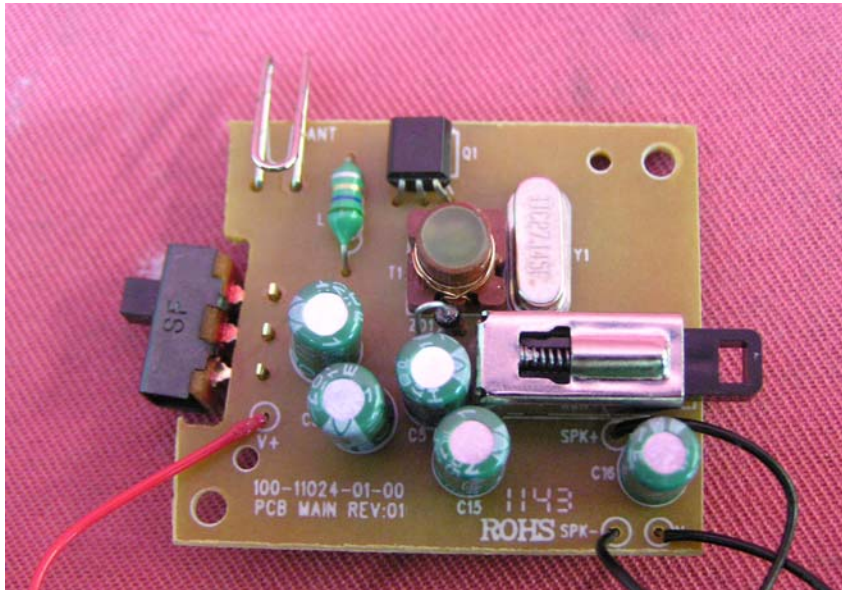

INTERTEK TESTING SERVICE

Report No.: HK11110978-1

Equipment Photographs

Model: 38612

(Internal)

INTERTEK TESTING SERVICE

Report No.: HK11110978-1

Equipment Photographs

Model: 38612

(Internal)

INTERTEK TESTING SERVICE

Report No.: HK11110978-1

Equipment Photographs

Model: 38612

(Internal)