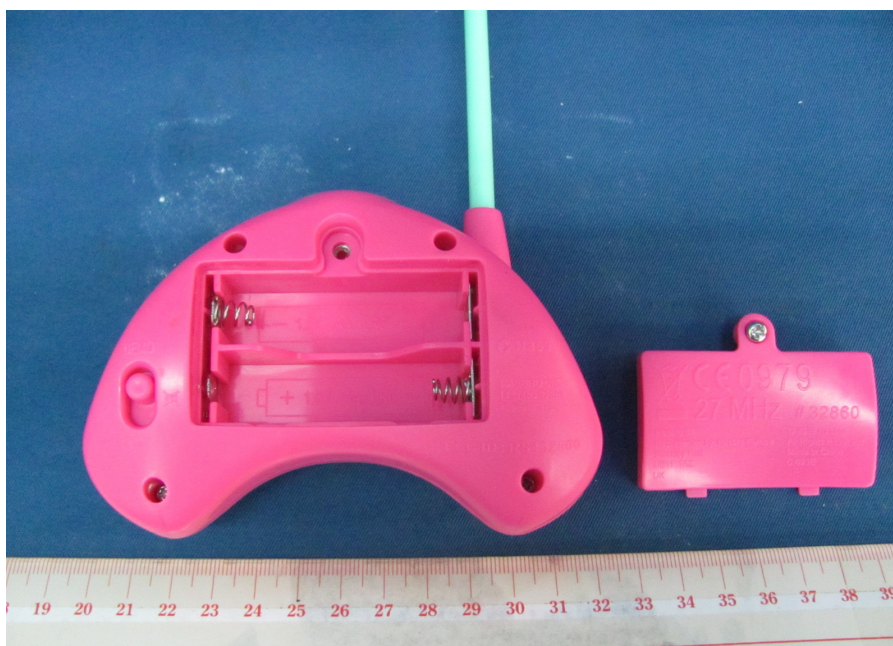

INTERTEK TESTING SERVICE

Report No.: HK11020645-1

Equipment Photographs

Model : 32860

(Internal)

INTERTEK TESTING SERVICE

Report No.: HK11020645-1

Equipment Photographs

Model : 32860

(Internal)

INTERTEK TESTING SERVICE

Report No.: HK11020645-1

Equipment Photographs

Model : 32860

(Internal)