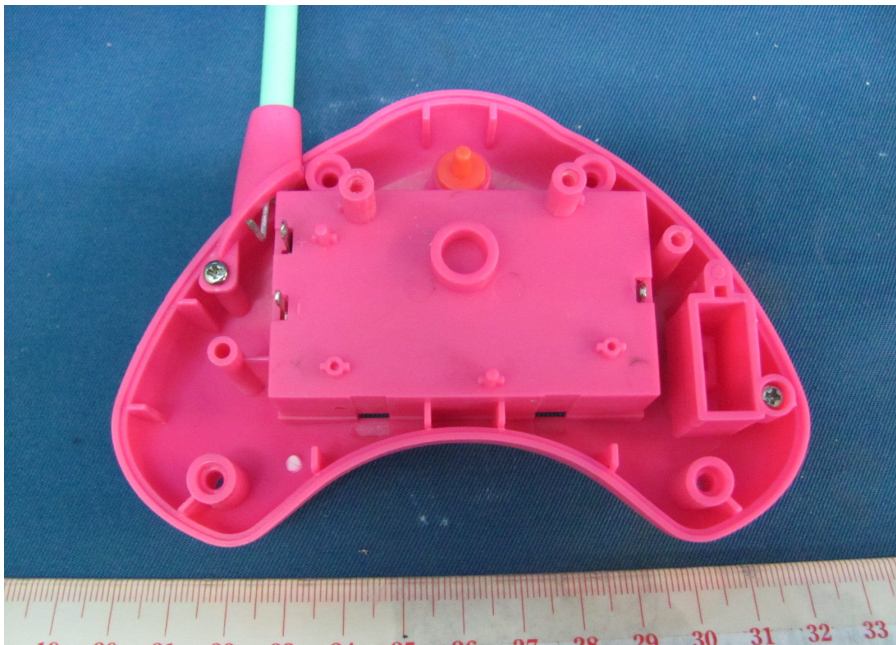

INTERTEK TESTING SERVICE

Report No.: HK11020645-1

Equipment Photographs

Model : 32860

(Internal)

INTERTEK TESTING SERVICE

Report No.: HK11020645-1

Equipment Photographs

Model : 32860

(Internal)

INTERTEK TESTING SERVICE

Report No.: HK11020645-1

Equipment Photographs

Model : 32860

(Internal)