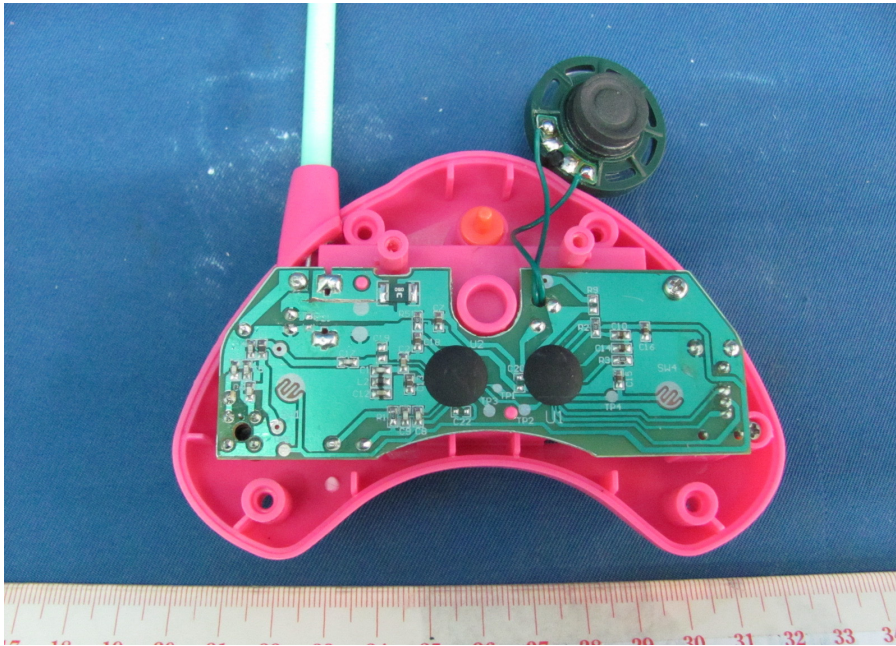

INTERTEK TESTING SERVICE

Report No.: HK11020645-1

Equipment Photographs

Model : 32860

(Internal)

INTERTEK TESTING SERVICE

Report No.: HK11020645-1

Equipment Photographs

Model : 32860

(Internal)

INTERTEK TESTING SERVICE

Report No.: HK11020645-1

Equipment Photographs

Model : 32860

(Internal)