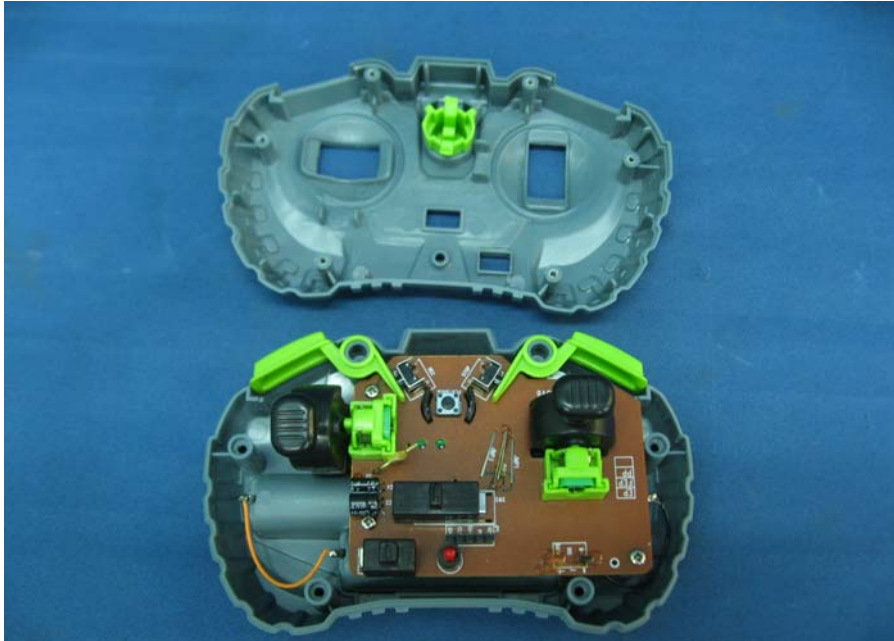

INTERTEK TESTING SERVICE

Report No.: HK11060534-1

Equipment Photographs

Model: 33835A

(Internal)

INTERTEK TESTING SERVICE

Report No.: HK11060534-1

Equipment Photographs

Model: 33835A

(Internal)

INTERTEK TESTING SERVICE

Report No.: HK11060534-1

Equipment Photographs

Model: 33835A

(Internal)