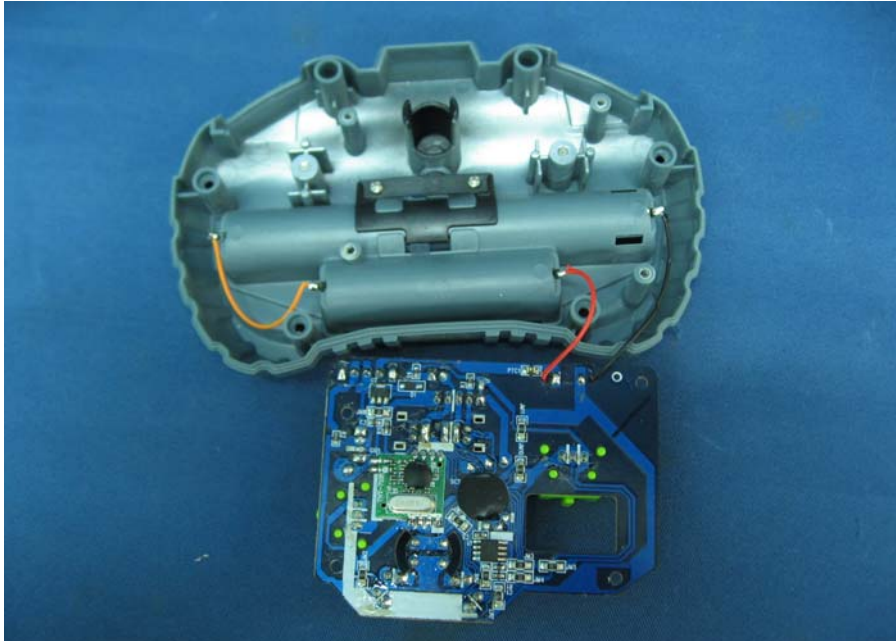

INTERTEK TESTING SERVICE

Report No.: HK11060534-1

Equipment Photographs

Model: 33835A

(Internal)

INTERTEK TESTING SERVICE

Report No.: HK11060534-1

Equipment Photographs

Model: 33835A

(Internal)

INTERTEK TESTING SERVICE

Report No.: HK11060534-1

Equipment Photographs

Model: 33835A

(Internal)