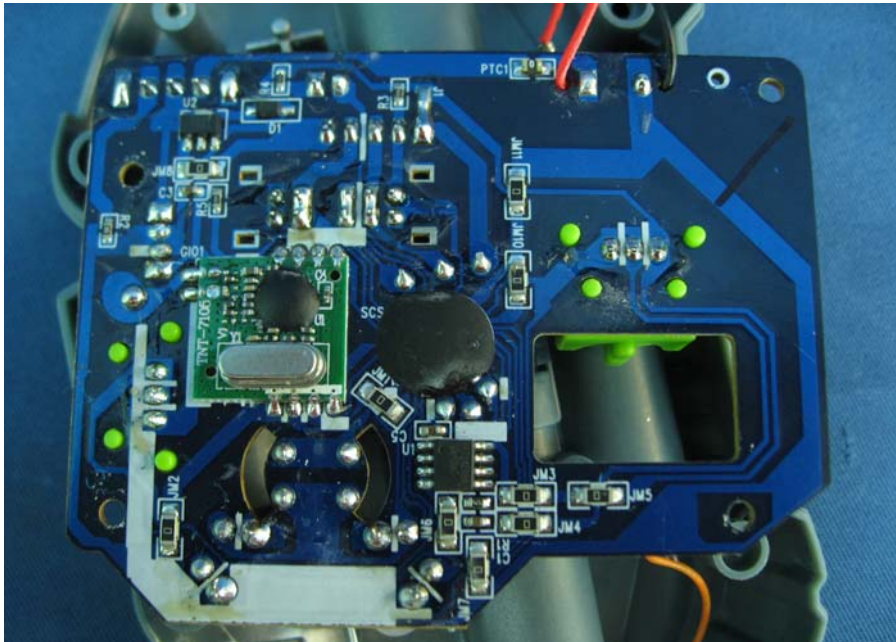

INTERTEK TESTING SERVICE

Report No.: HK11060534-1

Equipment Photographs

Model: 33835A

(Internal)

INTERTEK TESTING SERVICE

Report No.: HK11060534-1

Equipment Photographs

Model: 33835A

(Internal)

INTERTEK TESTING SERVICE

Report No.: HK11060534-1

Equipment Photographs

Model: 33835A

(Internal)