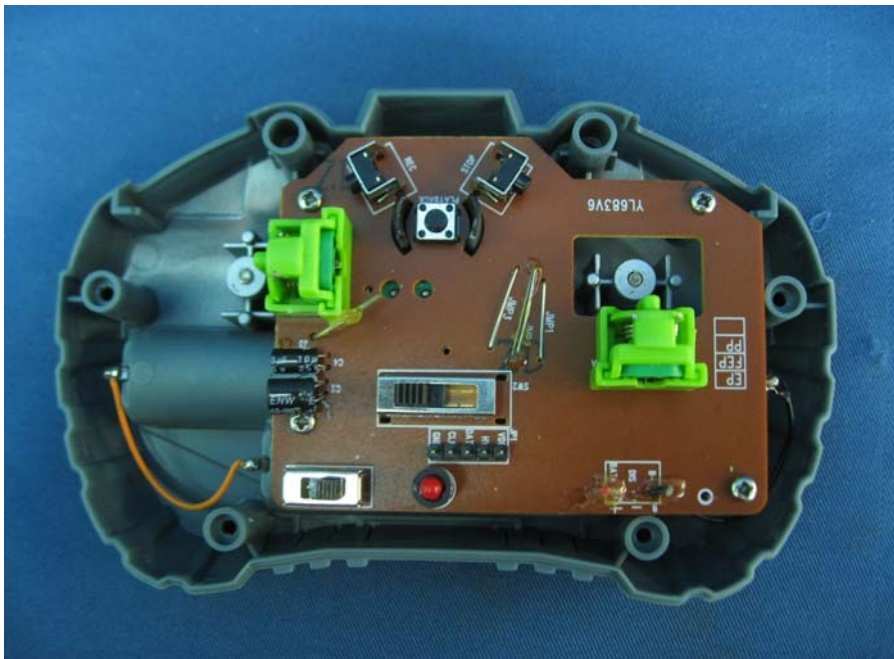

INTERTEK TESTING SERVICE

Report No.: HK11060534-1

Equipment Photographs

Model: 33835A

(Internal)

INTERTEK TESTING SERVICE

Report No.: HK11060534-1

Equipment Photographs

Model: 33835A

(Internal)

INTERTEK TESTING SERVICE

Report No.: HK11060534-1

Equipment Photographs

Model: 33835A

(Internal)