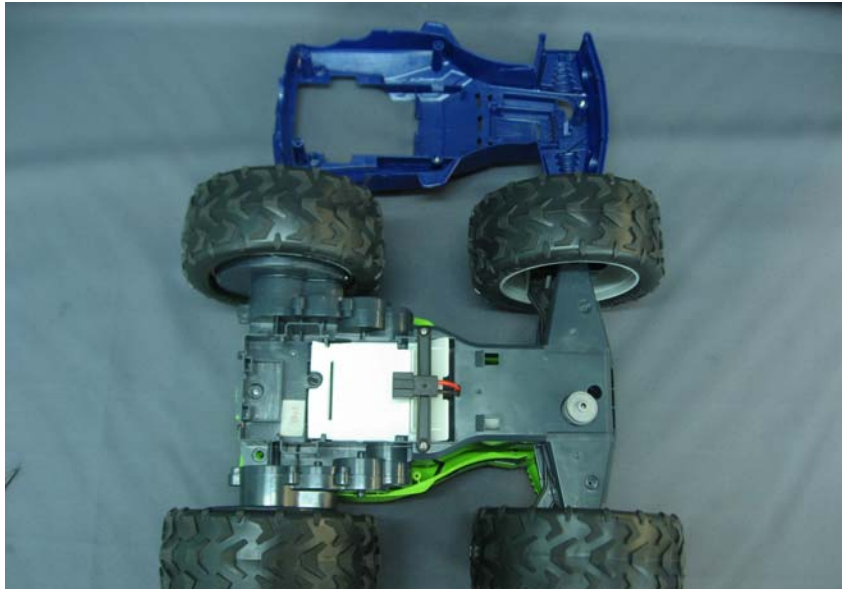

---

**INTERTEK TESTING SERVICE**

Report No.: HK11050982-1

**Equipment Photographs**

**Model: 33835**

**(Internal)**

---

**INTERTEK TESTING SERVICE**

Report No.: HK11050982-1

**Equipment Photographs**

**Model: 33835**

**(Internal)**

---

## Equipment Photographs

Model: 33835

(Internal)

---

## Equipment Photographs

Model: 33835

(Internal)