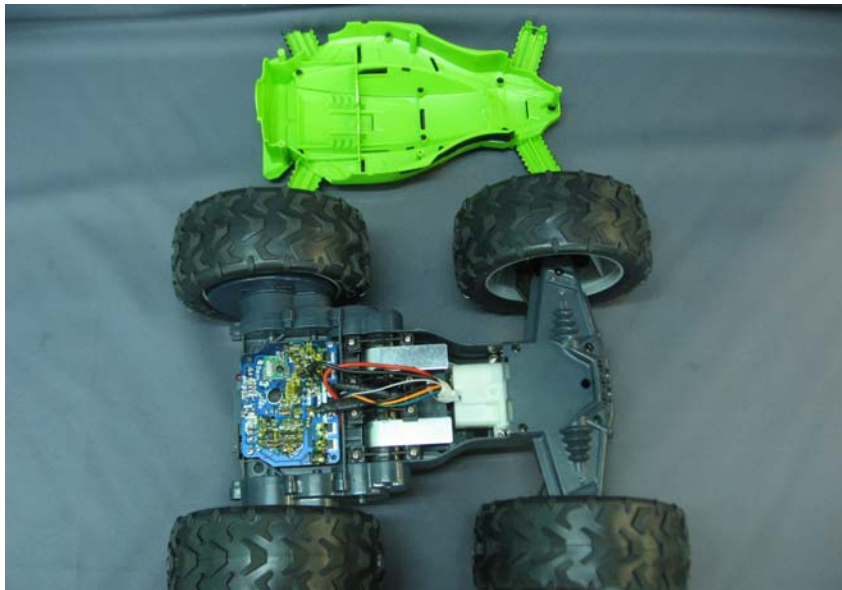

---

**INTERTEK TESTING SERVICE**

Report No.: HK11050982-1

**Equipment Photographs**

**Model: 33835**

**(Internal)**

---

**INTERTEK TESTING SERVICE**

Report No.: HK11050982-1

**Equipment Photographs**

**Model: 33835**

**(Internal)**

---

## Equipment Photographs

Model: 33835

(Internal)

---

## Equipment Photographs

Model: 33835

(Internal)