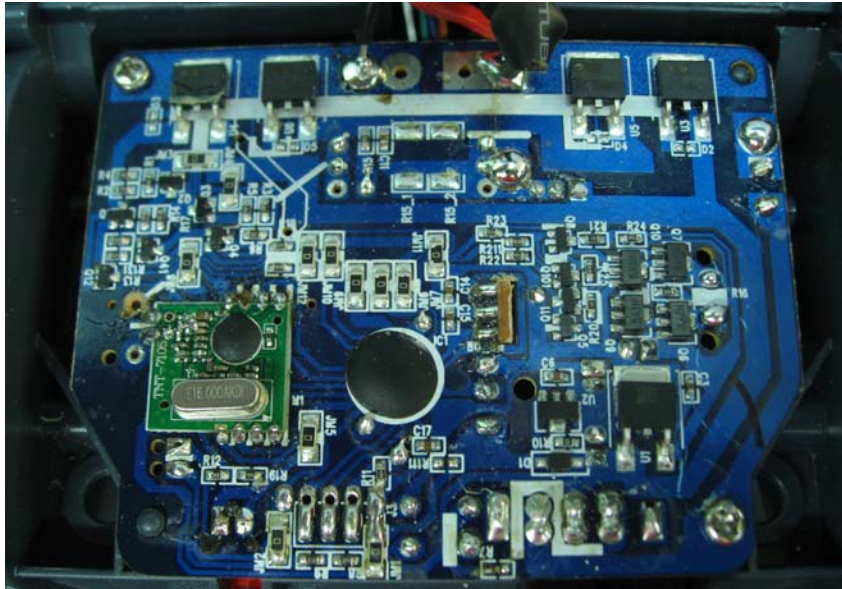

---

**INTERTEK TESTING SERVICE**

Report No.: HK11050982-1

**Equipment Photographs**

**Model: 33835**

**(Internal)**

---

**INTERTEK TESTING SERVICE**

Report No.: HK11050982-1

**Equipment Photographs**

**Model: 33835**

**(Internal)**

---