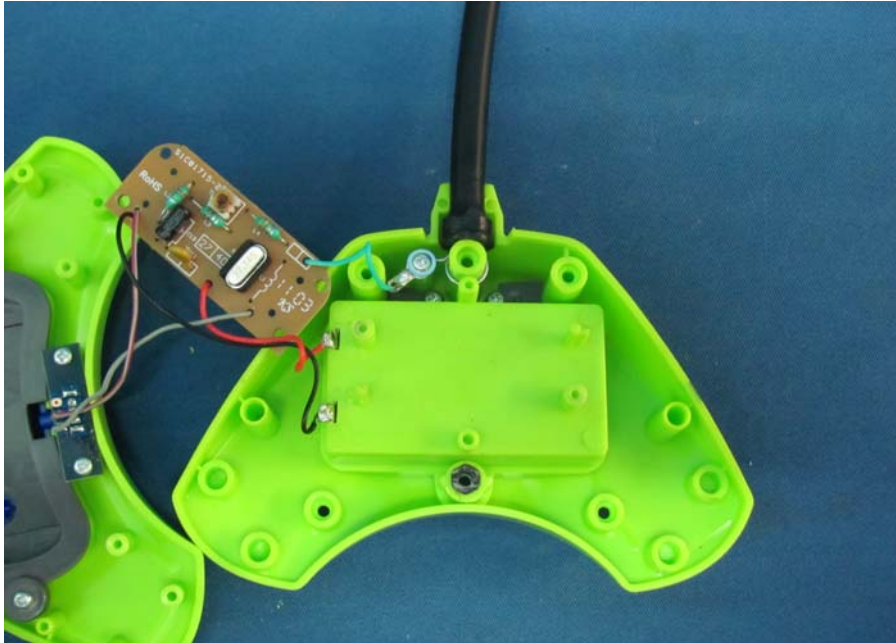

Equipment Photographs

Model: 32814

(Internal)

INTERTEK TESTING SERVICE

Report No.: HK11030630-1

Equipment Photographs

Model: 32814

(Internal)

INTERTEK TESTING SERVICE

Report No.: HK11030630-1

Equipment Photographs

Model: 32814

(Internal)

INTERTEK TESTING SERVICE

Report No.: HK11030630-1

Equipment Photographs

Model: 32814

(Internal)