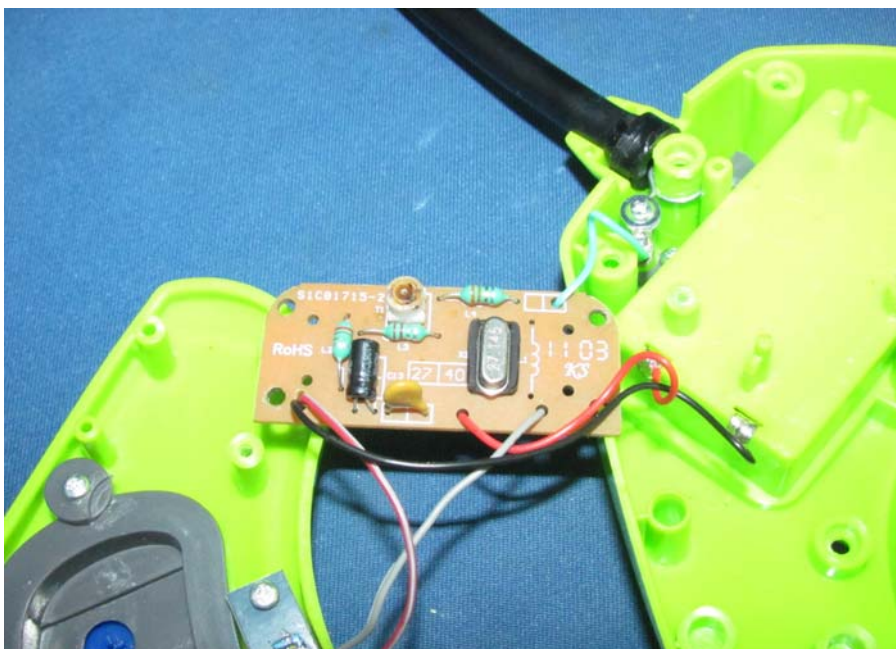

Equipment Photographs

Model: 32814

(Internal)

INTERTEK TESTING SERVICE

Report No.: HK11030630-1

Equipment Photographs

Model: 32814

(Internal)

INTERTEK TESTING SERVICE

Report No.: HK11030630-1

Equipment Photographs

Model: 32814

(Internal)

INTERTEK TESTING SERVICE

Report No.: HK11030630-1

Equipment Photographs

Model: 32814

(Internal)