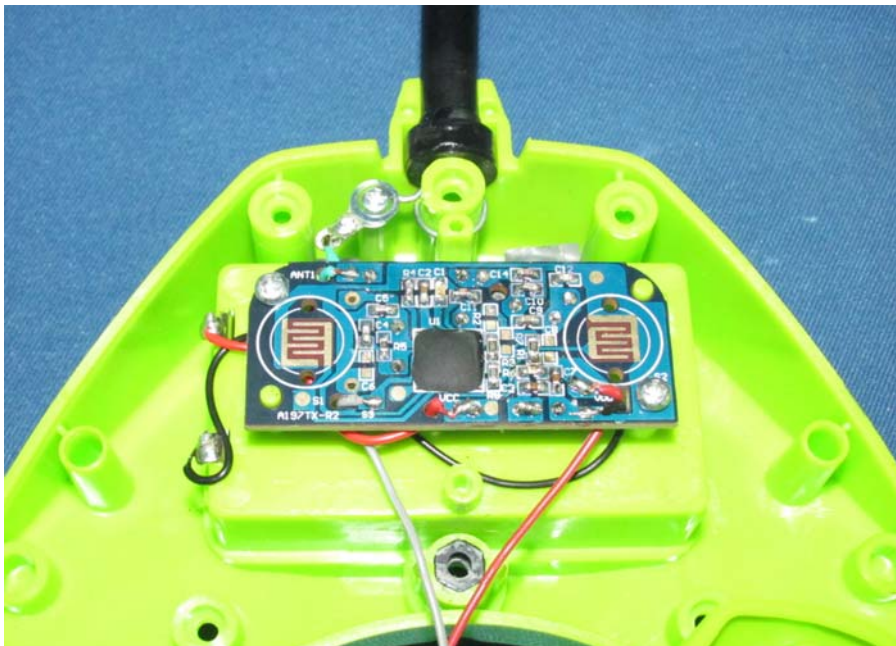

Equipment Photographs

Model: 32814

(Internal)

INTERTEK TESTING SERVICE

Report No.: HK11030630-1

Equipment Photographs

Model: 32814

(Internal)

INTERTEK TESTING SERVICE

Report No.: HK11030630-1

Equipment Photographs

Model: 32814

(Internal)

INTERTEK TESTING SERVICE

Report No.: HK11030630-1

Equipment Photographs

Model: 32814

(Internal)