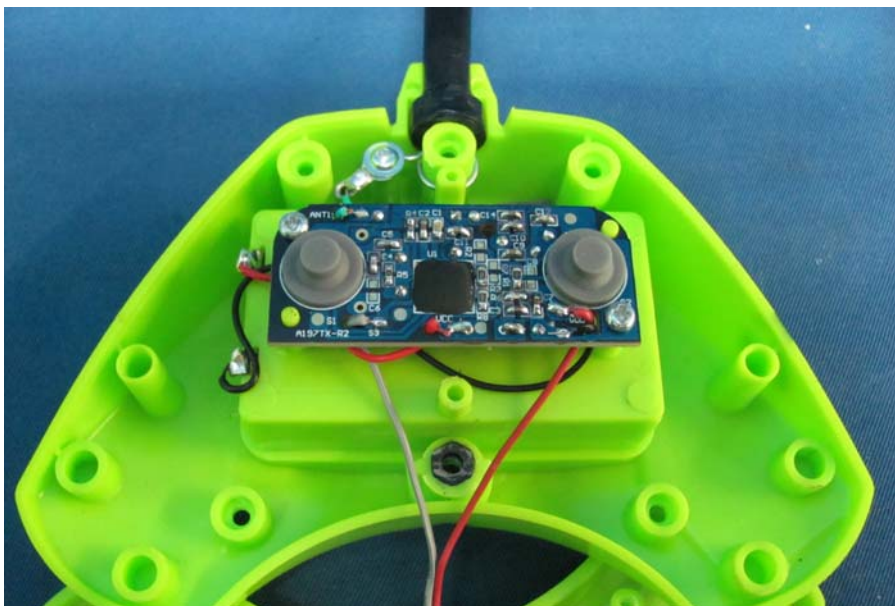

Equipment Photographs

Model: 32814

(Internal)

INTERTEK TESTING SERVICE

Report No.: HK11030630-1

Equipment Photographs

Model: 32814

(Internal)

INTERTEK TESTING SERVICE

Report No.: HK11030630-1

Equipment Photographs

Model: 32814

(Internal)

INTERTEK TESTING SERVICE

Report No.: HK11030630-1

Equipment Photographs

Model: 32814

(Internal)