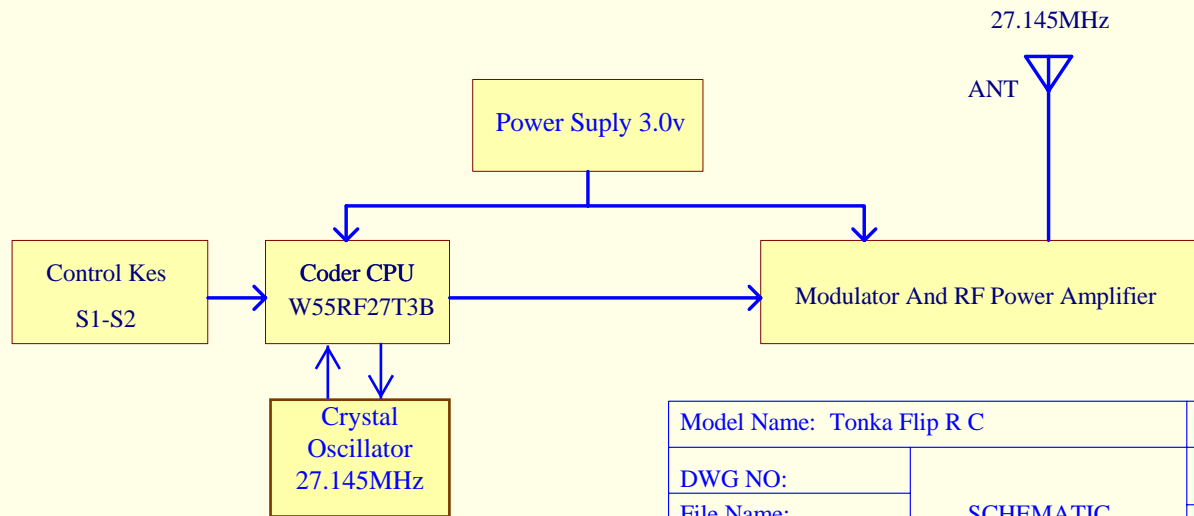

REV	DATE	REMARKS
		Initial Release
REV.1		

Model Name: Tonka Flip R C		Model No: 328140000
DWG NO:	SCHEMATIC  DRAWING	ENGINEER:
File Name:		CHECKED:
PAGE OF		APPROVED:
Version:		
Hasbro Far East Limited		