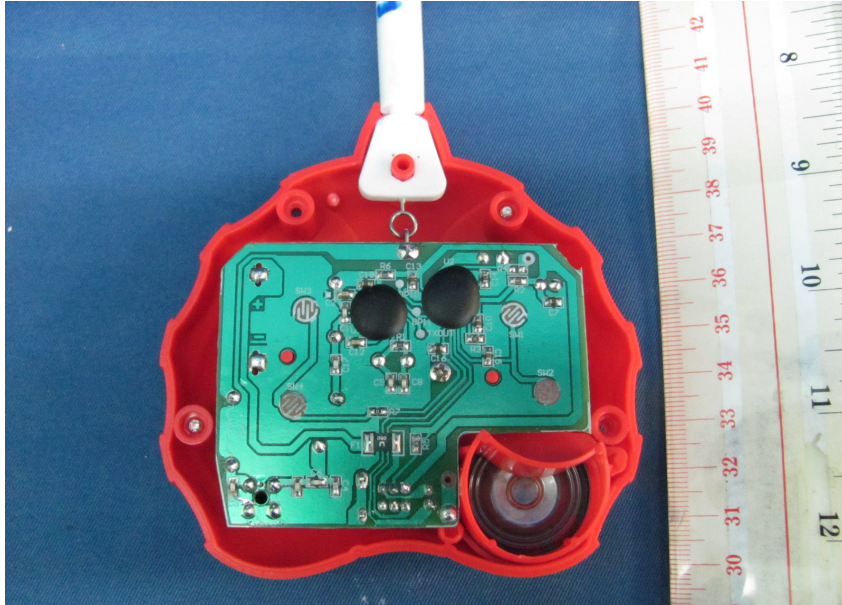


INTERTEK TESTING SERVICE

Report No.: HK11020642-1

Equipment Photographs

Model : 28617

(Internal)

INTERTEK TESTING SERVICE

Report No.: HK11020642-1

Equipment Photographs

Model : 28617

(Internal)

INTERTEK TESTING SERVICE

Report No.: HK11020642-1

Equipment Photographs

Model : 28617

(Internal)