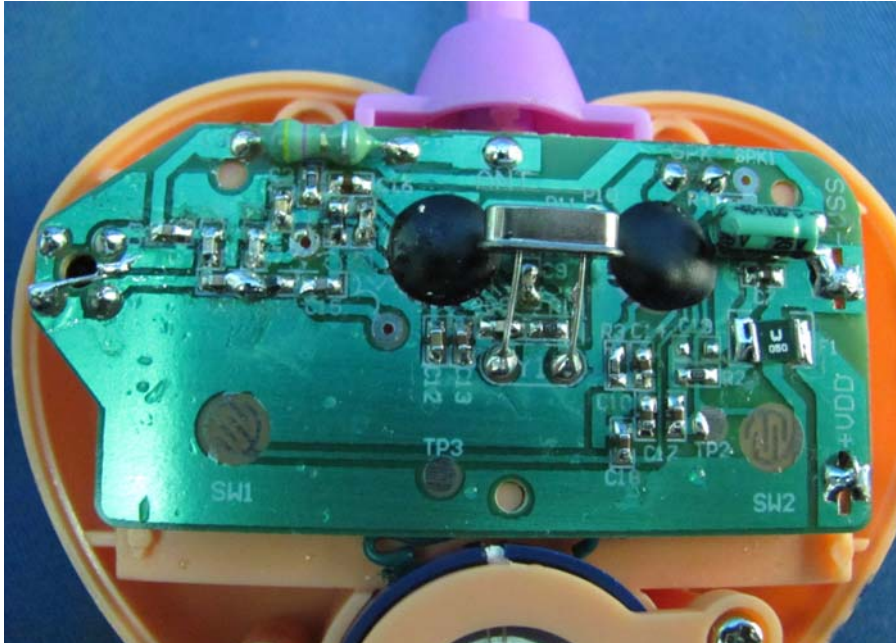

Equipment Photographs

Model : 21458

(Internal)

INTERTEK TESTING SERVICE

Report No.: HK11011010-1

Equipment Photographs

Model : 21458

(Internal)

INTERTEK TESTING SERVICE

Report No.: HK11011010-1

Equipment Photographs

Model : 21458

(Internal)