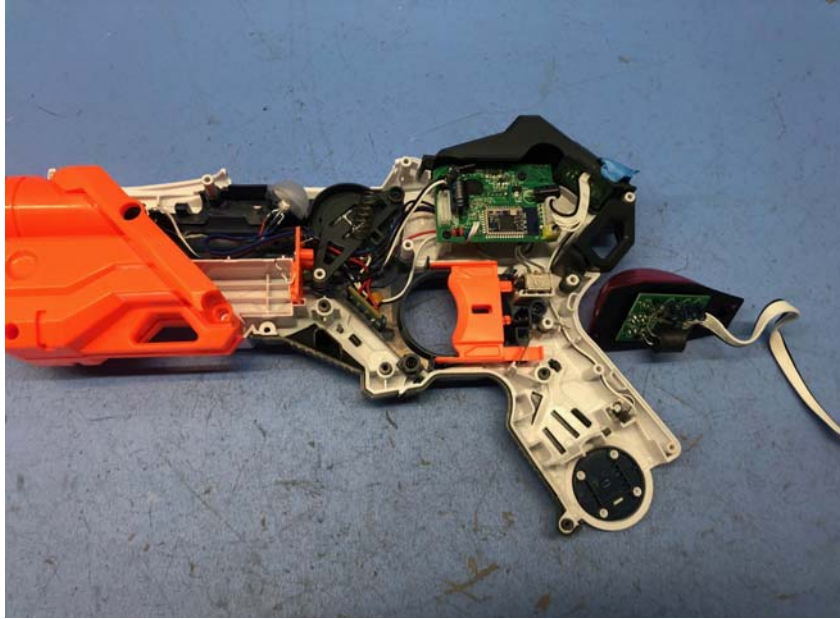

INTERTEK TESTING SERVICE

Equipment Photographs

(Internal)

FCC ID: RS4-E2281
IC: 4502A-E2281

INTERTEK TESTING SERVICE

Equipment Photographs

(Internal)

FCC ID: RS4-E2281
IC: 4502A-E2281