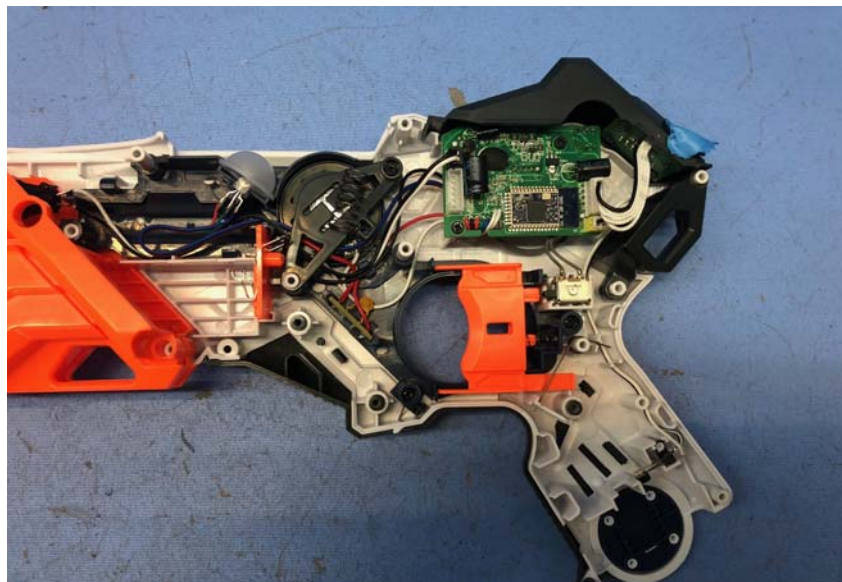

INTERTEK TESTING SERVICE

Equipment Photographs

(Internal)

FCC ID: RS4-E2281
IC: 4502A-E2281

INTERTEK TESTING SERVICE

Equipment Photographs

(Internal)

FCC ID: RS4-E2281
IC: 4502A-E2281