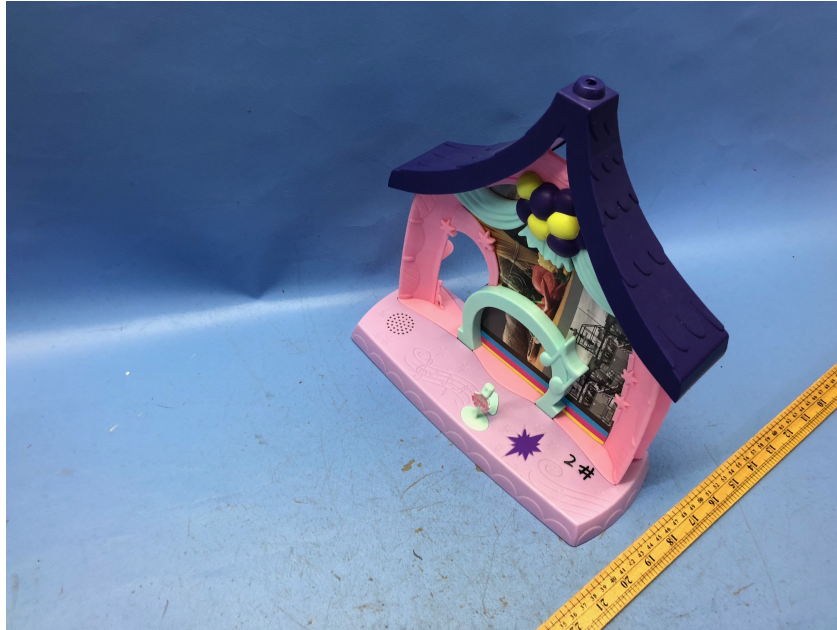

INTERTEK TESTING SERVICE

Report No.: 17111150HKG-001 (FCC)
17111150HKG-002 (IC)

Equipment Photographs

Model : E1929

(External)

FCC ID: RS4-E1929
IC: 4502A-E1929

FCC ID: RS4-E1929 IC: 4502A-E1929

"This device complies with Part 15 of the FCC Rules.
Operation is subject to the following two conditions:
(1) This device may not cause harmful interference,
and (2) this device must accept any interference received,
including interference that may cause undesired operation."