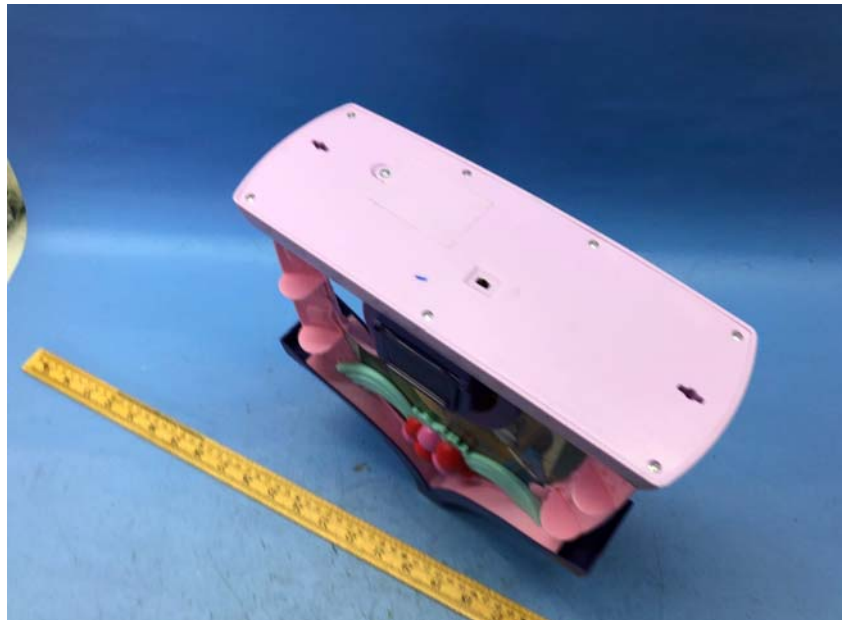

INTERTEK TESTING SERVICE

Report No.: 17111150HKG-001 (FCC)
17111150HKG-002 (IC)

Equipment Photographs

Model : E1929

(External)

FCC ID: RS4-E1929
IC: 4502A-E1929

FCC ID: RS4-E1929 IC: 4502A-E1929

"This device complies with Part 15 of the FCC Rules.
Operation is subject to the following two conditions:
(1) This device may not cause harmful interference,
and (2) this device must accept any interference received,
including interference that may cause undesired operation."

FCC ID: RS4-E1929 IC: 4502A-E1929

"This device complies with Part 15 of the FCC Rules.
Operation is subject to the following two conditions:
(1) This device may not cause harmful interference,
and (2) this device must accept any interference received,
including interference that may cause undesired operation."