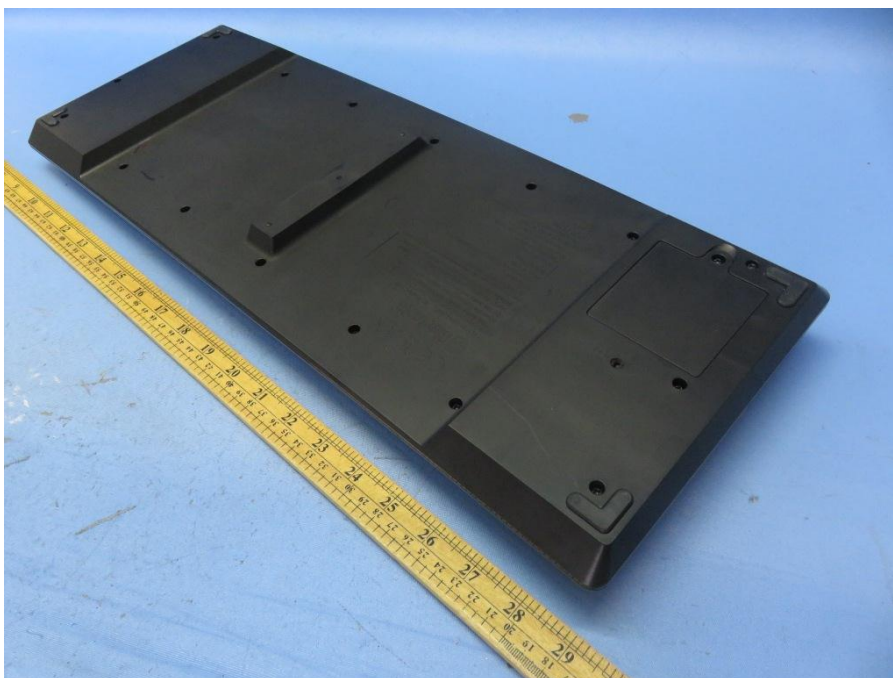

INTERTEK TESTING SERVICE

Report No.: 17061741HKG-001

Equipment Photographs

Model: C3410

(External)

INTERTEK TESTING SERVICE

Report No.: 17061741HKG-001

Equipment Photographs

Model: C3410

(External)