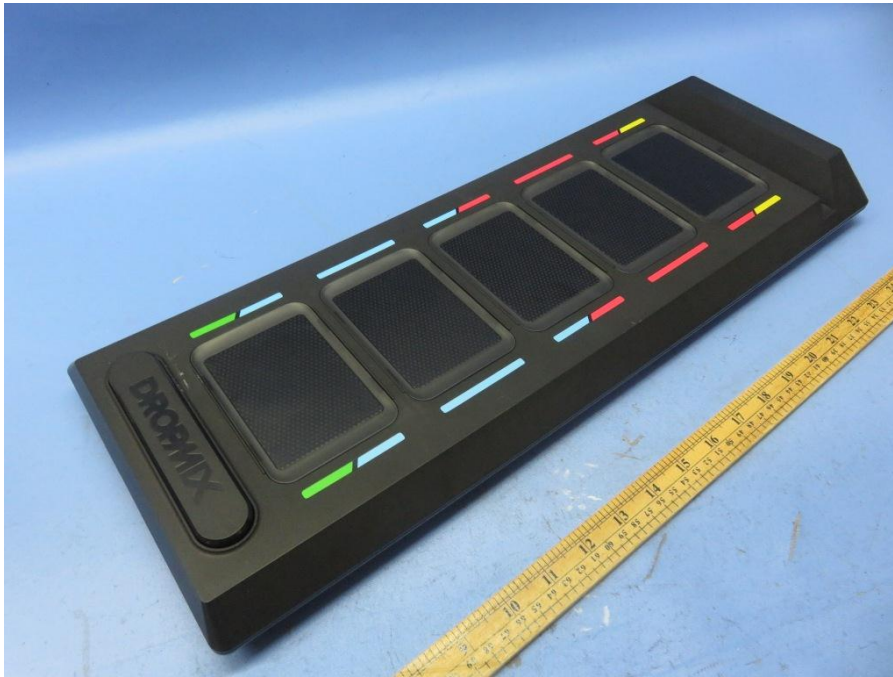

INTERTEK TESTING SERVICE

Report No.: 17061741HKG-001

Equipment Photographs

Model: C3410

(External)

INTERTEK TESTING SERVICE

Report No.: 17061741HKG-001

Equipment Photographs

Model: C3410

(External)