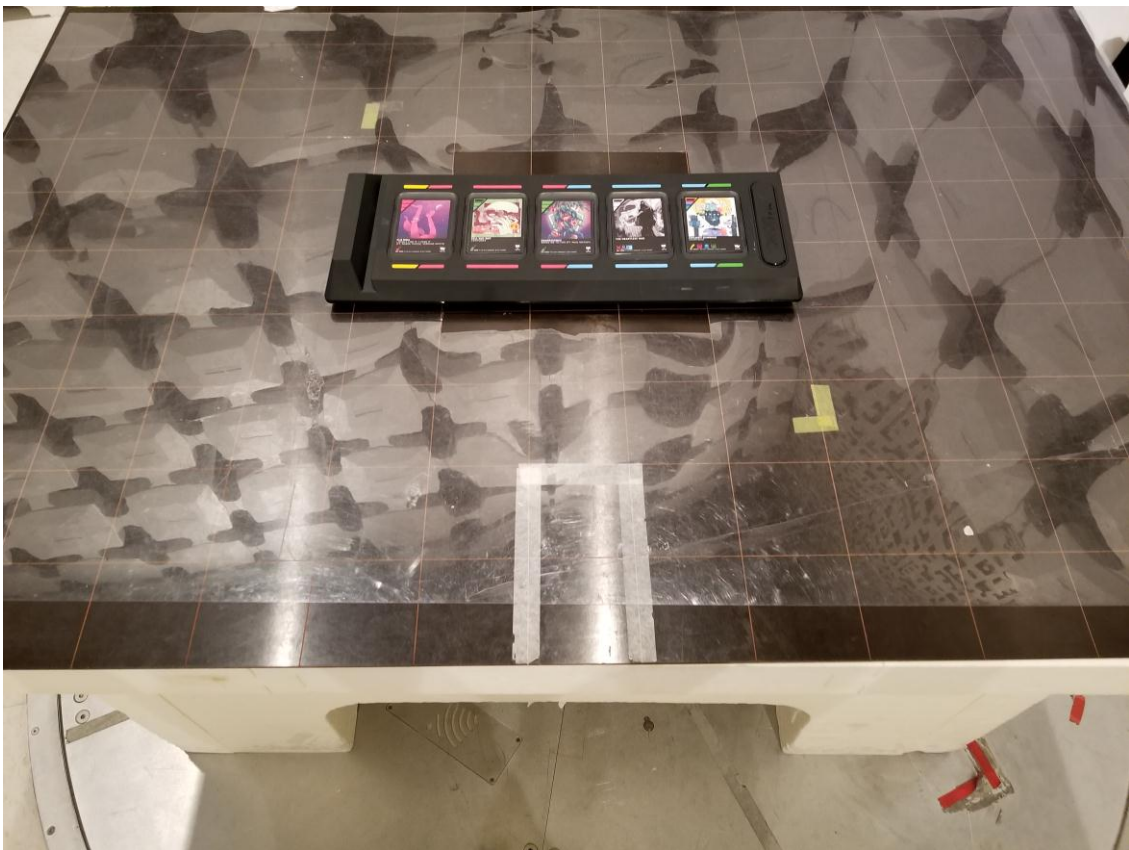


INTERTEK TESTING SERVICE

Configuration Photographs

Worst-Case Radiated Emissions

Model: C3410

INTERTEK TESTING SERVICE

Configuration Photographs

Worst-Case Radiated Emissions

Model: C3410