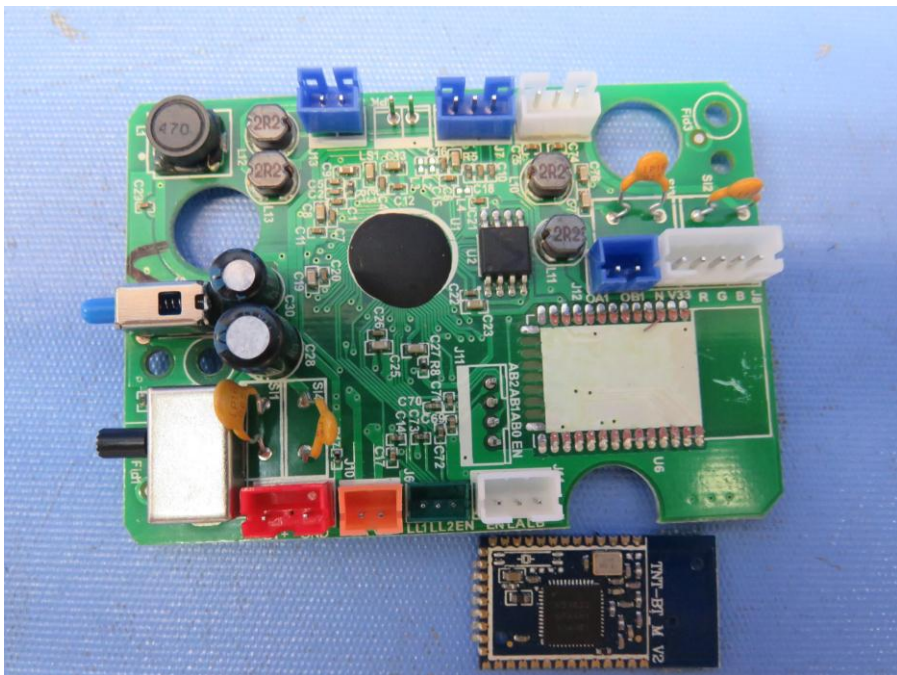

# INTERTEK TESTING SERVICE

---

Report No.: 17061133HKG-001

## Equipment Photographs

Model: C3274

(Internal)

---