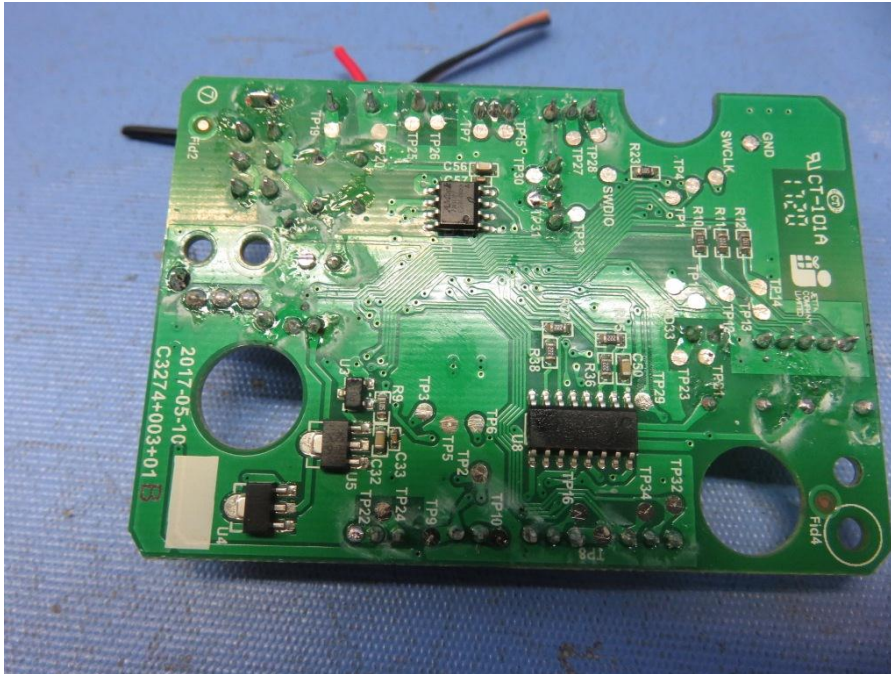

# INTERTEK TESTING SERVICE

---

Report No.: 17061133HKG-001

## Equipment Photographs

Model: C3274

(Internal)

---