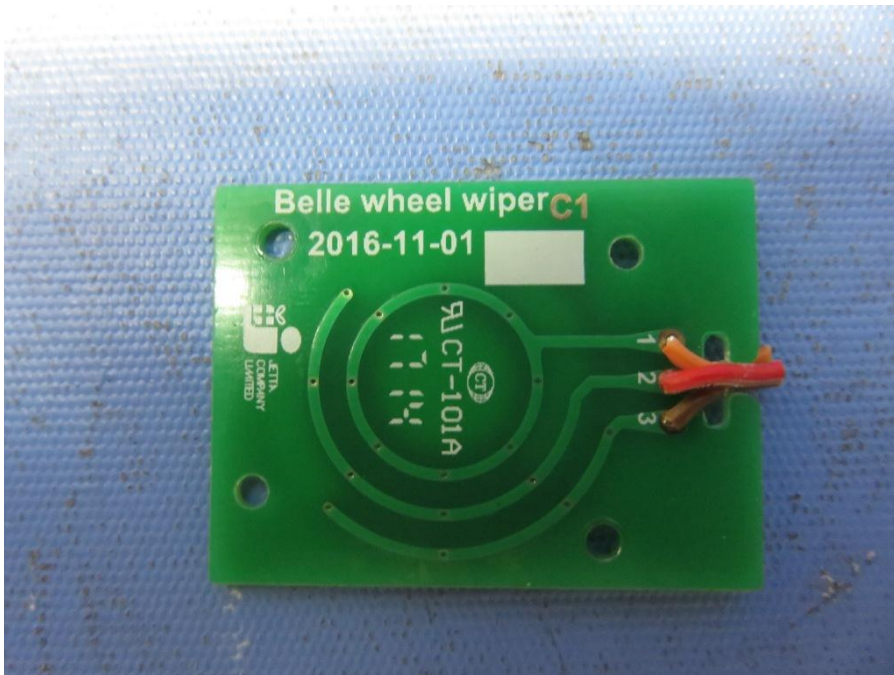

## Equipment Photographs

Model: C3274

(Internal)

---