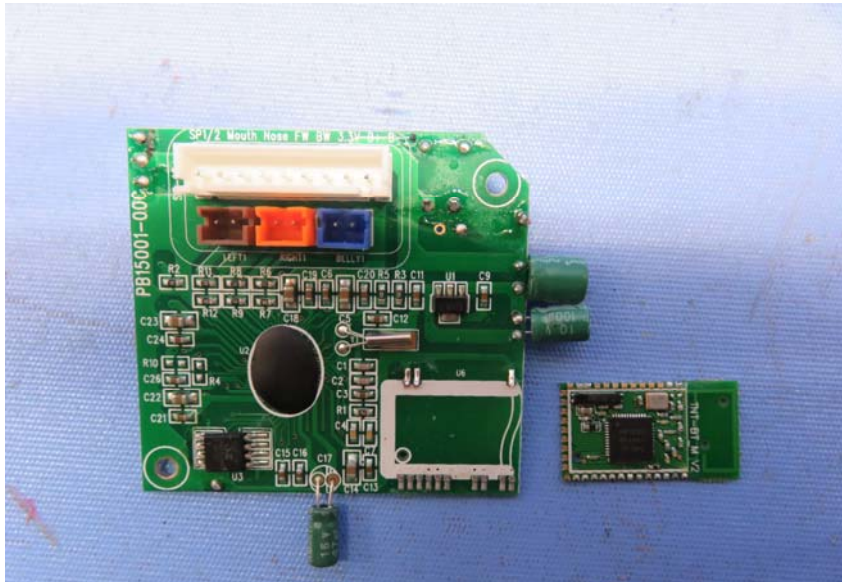

FCC ID: RS4-B6572
IC: 4502A-CAB6572

INTERTEK TESTING SERVICE

Report No.: 16011110HKG-001

Equipment Photographs

(Internal)

FCC ID: RS4-B6572
IC: 4502A-CAB6572

Equipment Photographs

(Internal)

INTERTEK TESTING SERVICE

Report No.: 16011110HKG-001

Equipment Photographs

(Internal)

FCC ID: RS4-B6572
IC: 4502A-CAB6572

INTERTEK TESTING SERVICE

Report No.: 16011110HKG-001

Equipment Photographs

(Internal)

INTERTEK TESTING SERVICE

Report No.: 16011110HKG-001

Equipment Photographs

(Internal)

FCC ID: RS4-B6572
IC: 4502A-CAB6572

INTERTEK TESTING SERVICE

Report No.: 16011110HKG-001

Equipment Photographs

(Internal)

FCC ID: RS4-B6572
IC: 4502A-CAB6572

INTERTEK TESTING SERVICE

Report No.: 16011110HKG-001

Equipment Photographs

(Internal)