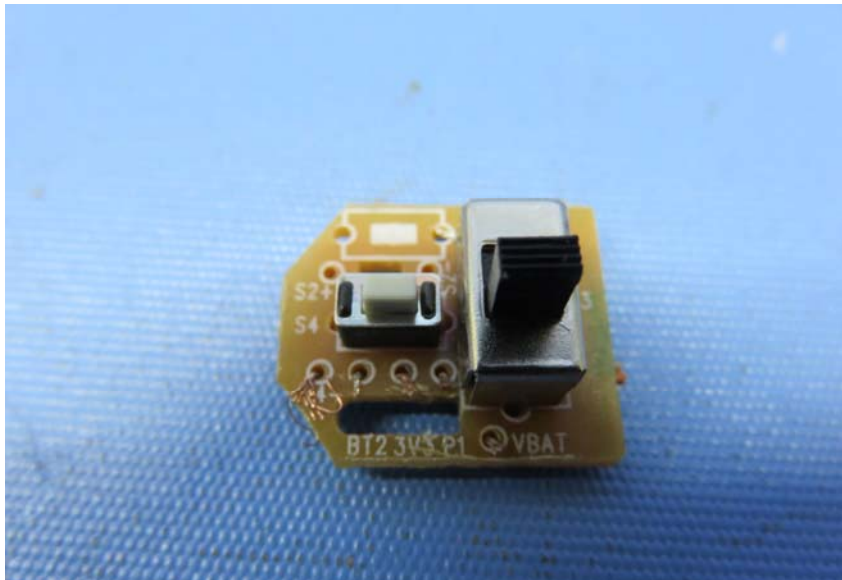

FCC ID: RS4-B6572
IC: 4502A-CAB6572

INTERTEK TESTING SERVICE

Report No.: 16011110HKG-001

Equipment Photographs

(Internal)

FCC ID: RS4-B6572
IC: 4502A-CAB6572

Equipment Photographs

(Internal)

INTERTEK TESTING SERVICE

Report No.: 16011110HKG-001

Equipment Photographs

(Internal)

FCC ID: RS4-B6572
IC: 4502A-CAB6572

INTERTEK TESTING SERVICE

Report No.: 16011110HKG-001

Equipment Photographs

(Internal)

INTERTEK TESTING SERVICE

Report No.: 16011110HKG-001

Equipment Photographs

(Internal)

FCC ID: RS4-B6572
IC: 4502A-CAB6572

INTERTEK TESTING SERVICE

Report No.: 16011110HKG-001

Equipment Photographs

(Internal)

FCC ID: RS4-B6572
IC: 4502A-CAB6572

INTERTEK TESTING SERVICE

Report No.: 16011110HKG-001

Equipment Photographs

(Internal)