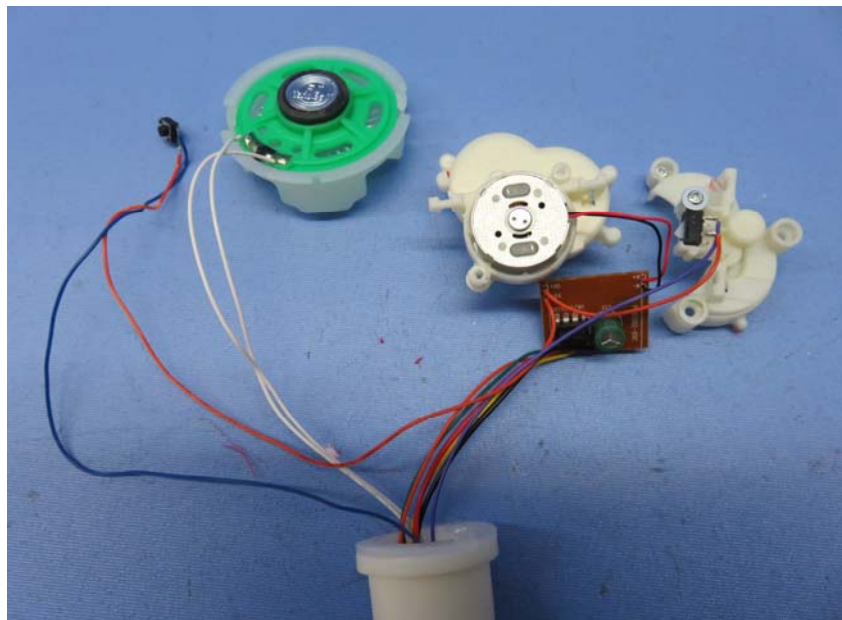


INTERTEK TESTING SERVICE

Report No.: 16011110HKG-001

Equipment Photographs

(Internal)

INTERTEK TESTING SERVICE

Report No.: 16011110HKG-001

Equipment Photographs

(Internal)

FCC ID: RS4-B6572
IC: 4502A-CAB6572

INTERTEK TESTING SERVICE

Report No.: 16011110HKG-001

Equipment Photographs

(Internal)

FCC ID: RS4-B6572
IC: 4502A-CAB6572

Equipment Photographs

(Internal)

INTERTEK TESTING SERVICE

Report No.: 16011110HKG-001

Equipment Photographs

(Internal)

FCC ID: RS4-B6572
IC: 4502A-CAB6572

INTERTEK TESTING SERVICE

Report No.: 16011110HKG-001

Equipment Photographs

(Internal)

INTERTEK TESTING SERVICE

Report No.: 16011110HKG-001

Equipment Photographs

(Internal)

FCC ID: RS4-B6572
IC: 4502A-CAB6572

INTERTEK TESTING SERVICE

Report No.: 16011110HKG-001