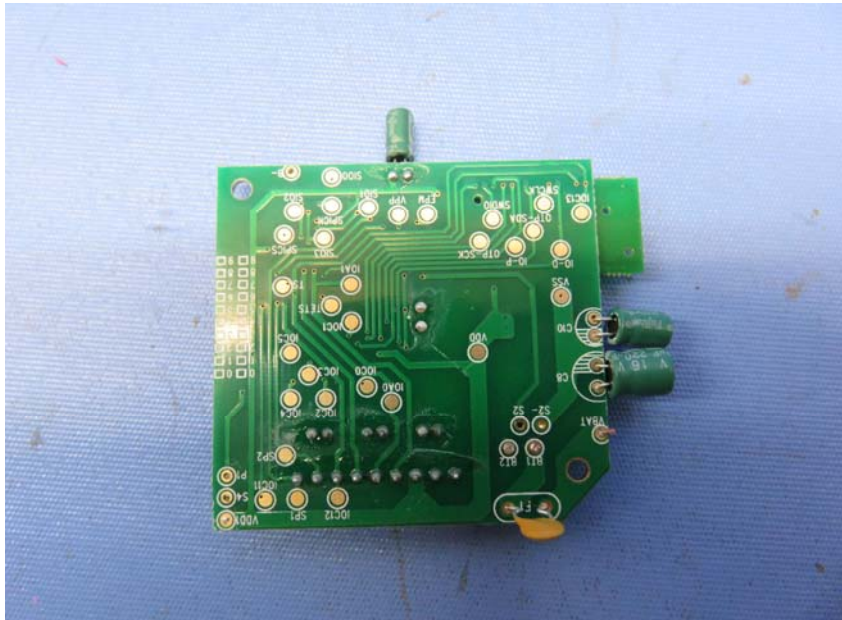

FCC ID: RS4-B6572
IC: 4502A-CAB6572

INTERTEK TESTING SERVICE

Report No.: 16011110HKG-001

Equipment Photographs

(Internal)

FCC ID: RS4-B6572
IC: 4502A-CAB6572

Equipment Photographs

(Internal)

INTERTEK TESTING SERVICE

Report No.: 16011110HKG-001

Equipment Photographs

(Internal)

FCC ID: RS4-B6572
IC: 4502A-CAB6572

INTERTEK TESTING SERVICE

Report No.: 16011110HKG-001

Equipment Photographs

(Internal)

INTERTEK TESTING SERVICE

Report No.: 16011110HKG-001

Equipment Photographs

(Internal)

FCC ID: RS4-B6572
IC: 4502A-CAB6572

INTERTEK TESTING SERVICE

Report No.: 16011110HKG-001

Equipment Photographs

(Internal)

FCC ID: RS4-B6572
IC: 4502A-CAB6572

INTERTEK TESTING SERVICE

Report No.: 16011110HKG-001

Equipment Photographs

(Internal)