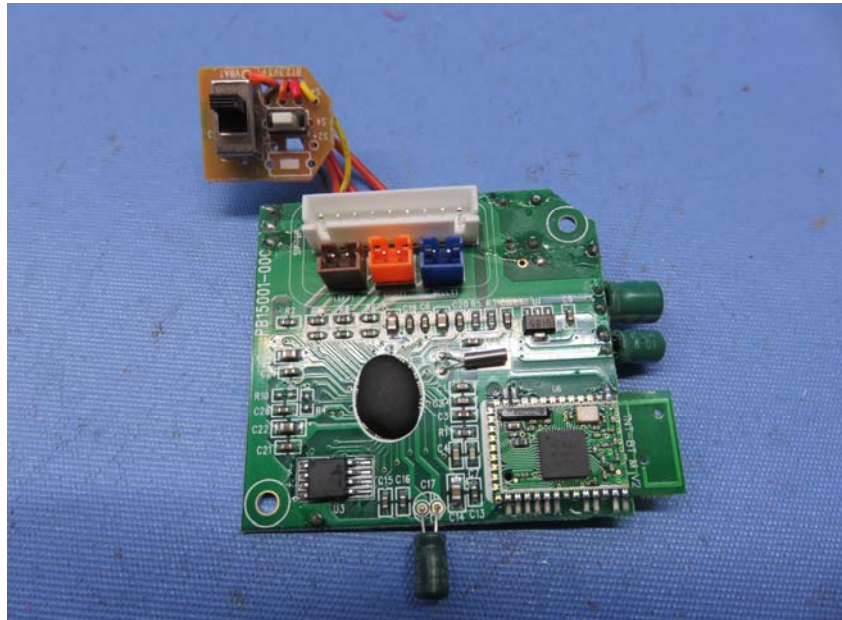


INTERTEK TESTING SERVICE

Report No.: 16011110HKG-001

Equipment Photographs

(Internal)

INTERTEK TESTING SERVICE

Report No.: 16011110HKG-001

Equipment Photographs

(Internal)

FCC ID: RS4-B6572
IC: 4502A-CAB6572

INTERTEK TESTING SERVICE

Report No.: 16011110HKG-001

Equipment Photographs

(Internal)

FCC ID: RS4-B6572
IC: 4502A-CAB6572

Equipment Photographs

(Internal)

INTERTEK TESTING SERVICE

Report No.: 16011110HKG-001

Equipment Photographs

(Internal)

FCC ID: RS4-B6572
IC: 4502A-CAB6572

INTERTEK TESTING SERVICE

Report No.: 16011110HKG-001

Equipment Photographs

(Internal)

INTERTEK TESTING SERVICE

Report No.: 16011110HKG-001

Equipment Photographs

(Internal)

FCC ID: RS4-B6572
IC: 4502A-CAB6572

INTERTEK TESTING SERVICE

Report No.: 16011110HKG-001