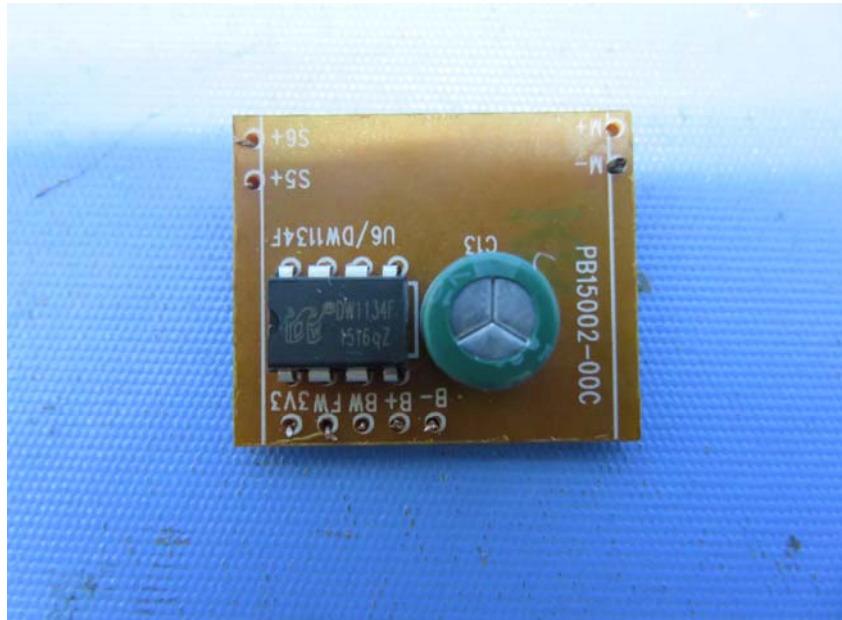


INTERTEK TESTING SERVICE

Report No.: 16011110HKG-001

Equipment Photographs

(Internal)

INTERTEK TESTING SERVICE

Report No.: 16011110HKG-001

Equipment Photographs

(Internal)

FCC ID: RS4-B6572
IC: 4502A-CAB6572

INTERTEK TESTING SERVICE

Report No.: 16011110HKG-001

Equipment Photographs

(Internal)

FCC ID: RS4-B6572
IC: 4502A-CAB6572

Equipment Photographs

(Internal)

INTERTEK TESTING SERVICE

Report No.: 16011110HKG-001

Equipment Photographs

(Internal)

FCC ID: RS4-B6572
IC: 4502A-CAB6572

INTERTEK TESTING SERVICE

Report No.: 16011110HKG-001

Equipment Photographs

(Internal)

INTERTEK TESTING SERVICE

Report No.: 16011110HKG-001

Equipment Photographs

(Internal)

FCC ID: RS4-B6572
IC: 4502A-CAB6572

INTERTEK TESTING SERVICE

Report No.: 16011110HKG-001