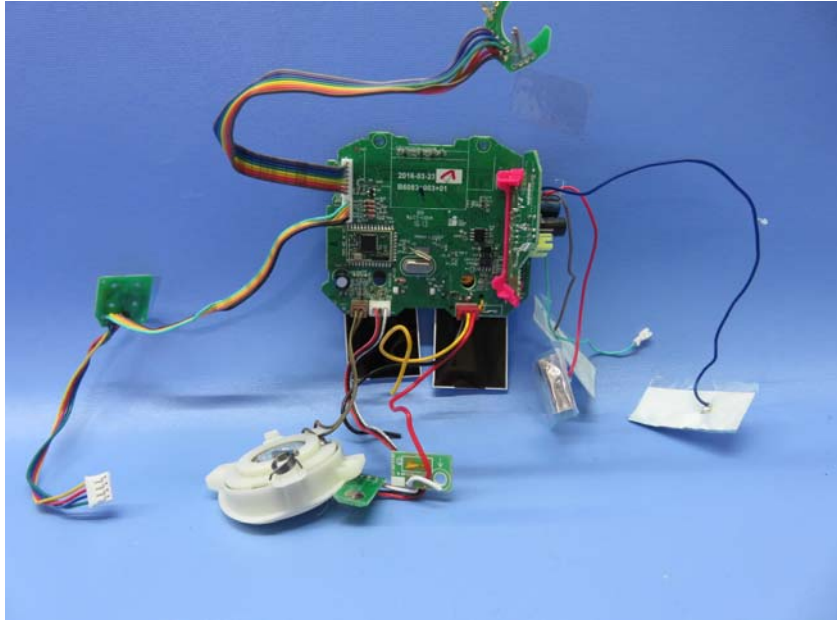


INTERTEK TESTING SERVICE

Report No.: 16040840HKG-001

Equipment Photographs

(Internal)

FCC ID: RS4-B6083
IC: 4502A-CAB6083

INTERTEK TESTING SERVICE

Report No.: 16040840HKG-001

Equipment Photographs

(Internal)

FCC ID: RS4-B6083
IC: 4502A-CAB6083

INTERTEK TESTING SERVICE

Report No.: 16040840HKG-001

Equipment Photographs

(Internal)

FCC ID: RS4-B6083
IC: 4502A-CAB6083

INTERTEK TESTING SERVICE

Report No.: 16040840HKG-001

Equipment Photographs

(Internal)

FCC ID: RS4-B6083
IC: 4502A-CAB6083

INTERTEK TESTING SERVICE

Report No.: 16040840HKG-001

Equipment Photographs

(Internal)

FCC ID: RS4-B6083
IC: 4502A-CAB6083

INTERTEK TESTING SERVICE

Report No.: 16040840HKG-001

Equipment Photographs

(Internal)

FCC ID: RS4-B6083
IC: 4502A-CAB6083

INTERTEK TESTING SERVICE

Report No.: 16040840HKG-001