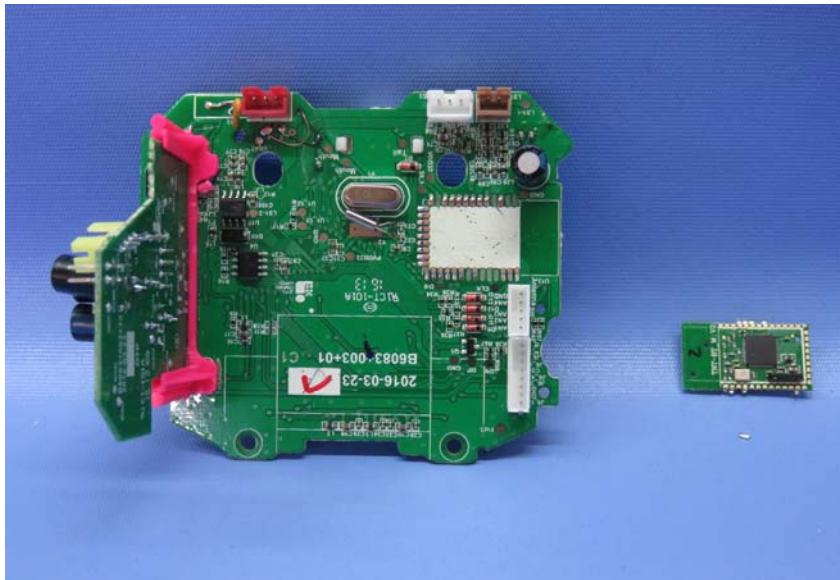


INTERTEK TESTING SERVICE

Report No.: 16040840HKG-001

Equipment Photographs

(Internal)

FCC ID: RS4-B6083
IC: 4502A-CAB6083

INTERTEK TESTING SERVICE

Report No.: 16040840HKG-001

Equipment Photographs

Report No.: 16040840HKG-001

Equipment Photographs

(Internal)

FCC ID: RS4-B6083
IC: 4502A-CAB6083

INTERTEK TESTING SERVICE

Report No.: 16040840HKG-001

Equipment Photographs

(Internal)

FCC ID: RS4-B6083
IC: 4502A-CAB6083

INTERTEK TESTING SERVICE

Report No.: 16040840HKG-001

Equipment Photographs

(Internal)

FCC ID: RS4-B6083
IC: 4502A-CAB6083

INTERTEK TESTING SERVICE

Report No.: 16040840HKG-001

Equipment Photographs

(Internal)

FCC ID: RS4-B6083
IC: 4502A-CAB6083

INTERTEK TESTING SERVICE

Report No.: 16040840HKG-001

Equipment Photographs

(Internal)