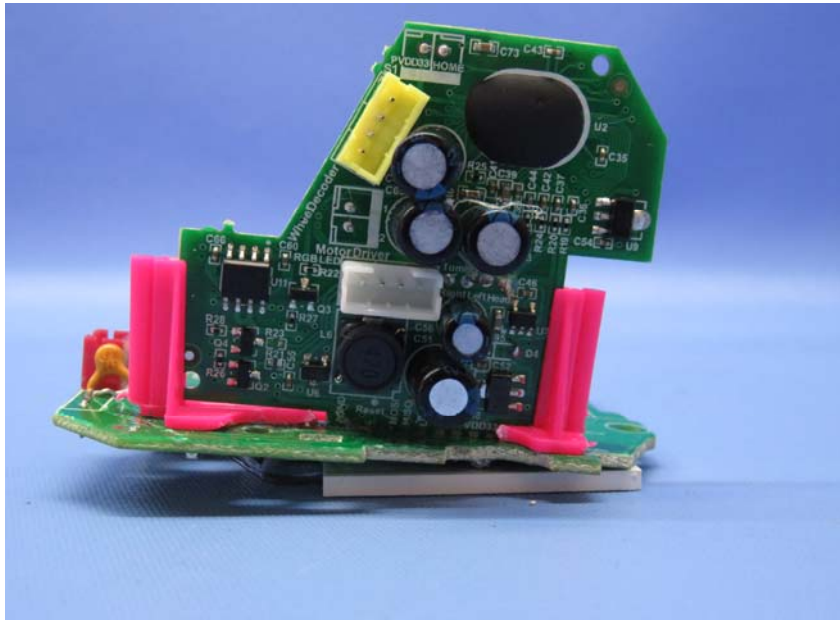


INTERTEK TESTING SERVICE

Report No.: 16040840HKG-001

Equipment Photographs

(Internal)

FCC ID: RS4-B6083
IC: 4502A-CAB6083

INTERTEK TESTING SERVICE

Report No.: 16040840HKG-001

Equipment Photographs

(Internal)

FCC ID: RS4-B6083
IC: 4502A-CAB6083

INTERTEK TESTING SERVICE

Report No.: 16040840HKG-001

Equipment Photographs

(Internal)

FCC ID: RS4-B6083
IC: 4502A-CAB6083

INTERTEK TESTING SERVICE

Report No.: 16040840HKG-001

Equipment Photographs

(Internal)

FCC ID: RS4-B6083
IC: 4502A-CAB6083

INTERTEK TESTING SERVICE

Report No.: 16040840HKG-001

Equipment Photographs

(Internal)

FCC ID: RS4-B6083
IC: 4502A-CAB6083

INTERTEK TESTING SERVICE

Report No.: 16040840HKG-001

Equipment Photographs

(Internal)

FCC ID: RS4-B6083
IC: 4502A-CAB6083

INTERTEK TESTING SERVICE

Report No.: 16040840HKG-001