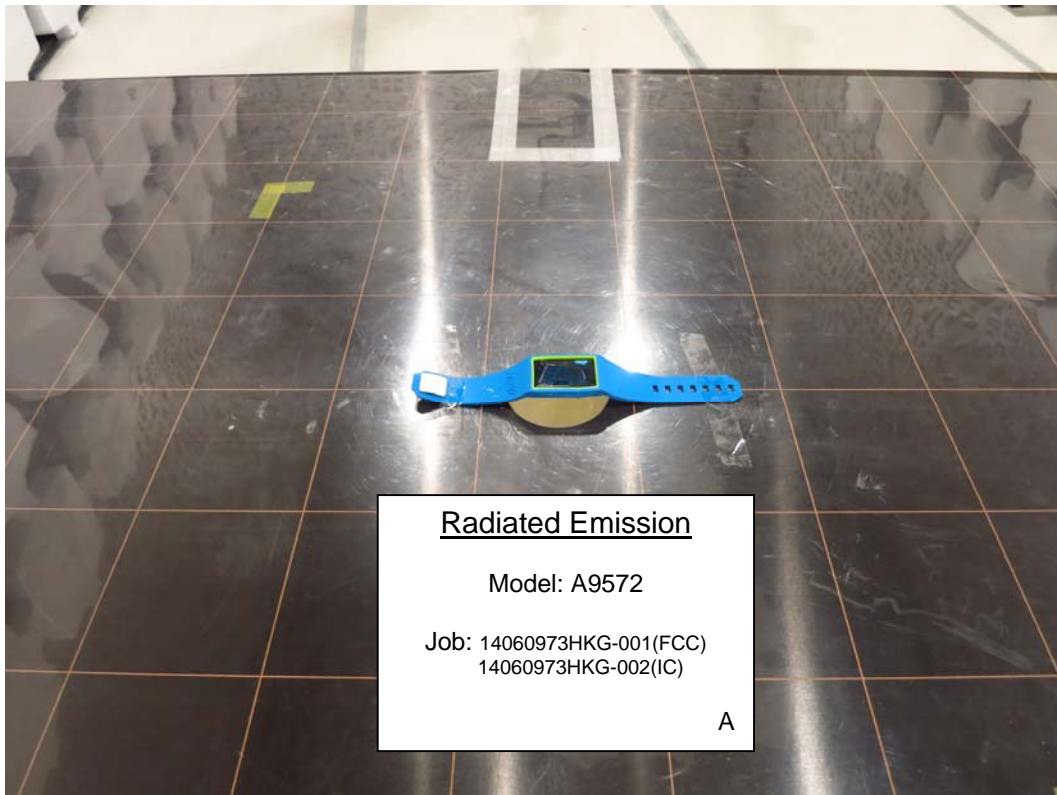


INTERTEK TESTING SERVICE

Report No: 14060973HKG-001(FCC)
14060973HKG-002(IC)

Configuration Photographs

Worst-Case Radiated Emissions

(Front View)

Model : A9572

INTERTEK TESTING SERVICE

Report No: 14060973HKG-001(FCC)
14060973HKG-002(IC)

Configuration Photographs

Worst-Case Radiated Emissions

(Back View)

Model : A9572