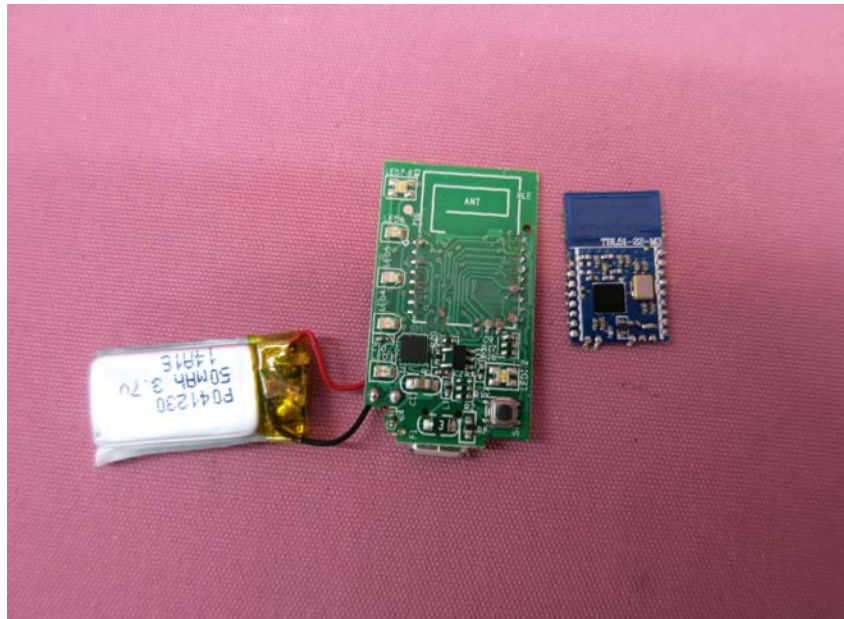

INTERTEK TESTING SERVICE

Report No.: 14060973HKG-001(FCC)
14060973HKG-002(IC)

Equipment Photographs

Model : A9572

(Internal)

INTERTEK TESTING SERVICE

Report No.: 14060973HKG-001(FCC)
14060973HKG-002(IC)

Equipment Photographs

Model : A9572

(Internal)

INTERTEK TESTING SERVICE

Report No.: 14060973HKG-001(FCC)
14060973HKG-002(IC)

Equipment Photographs

Model : A9572

(Internal)