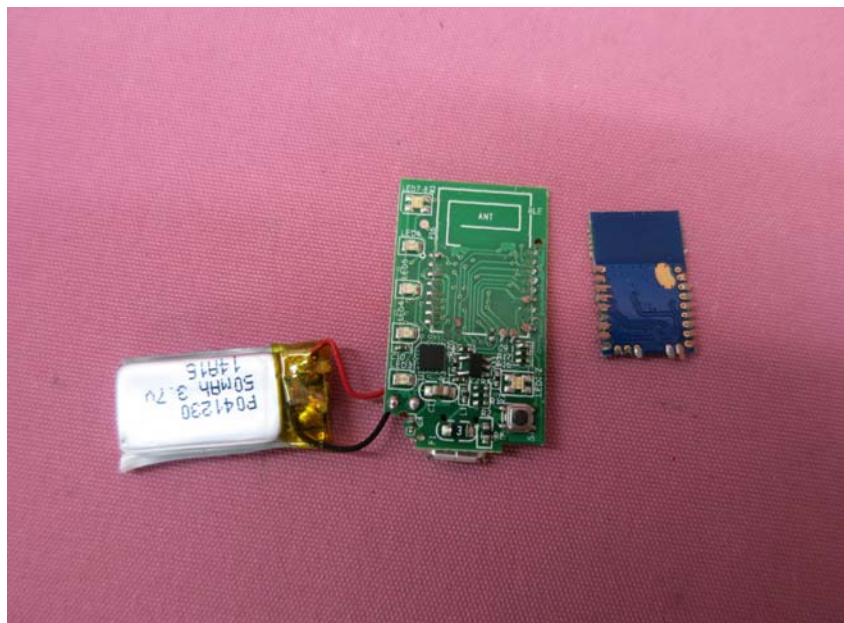

INTERTEK TESTING SERVICE

Report No.: 14060973HKG-001(FCC)
14060973HKG-002(IC)

Equipment Photographs

Model : A9572

(Internal)

INTERTEK TESTING SERVICE

Report No.: 14060973HKG-001(FCC)
14060973HKG-002(IC)

Equipment Photographs

Model : A9572

(Internal)

INTERTEK TESTING SERVICE

Report No.: 14060973HKG-001(FCC)
14060973HKG-002(IC)

Equipment Photographs

Model : A9572

(Internal)