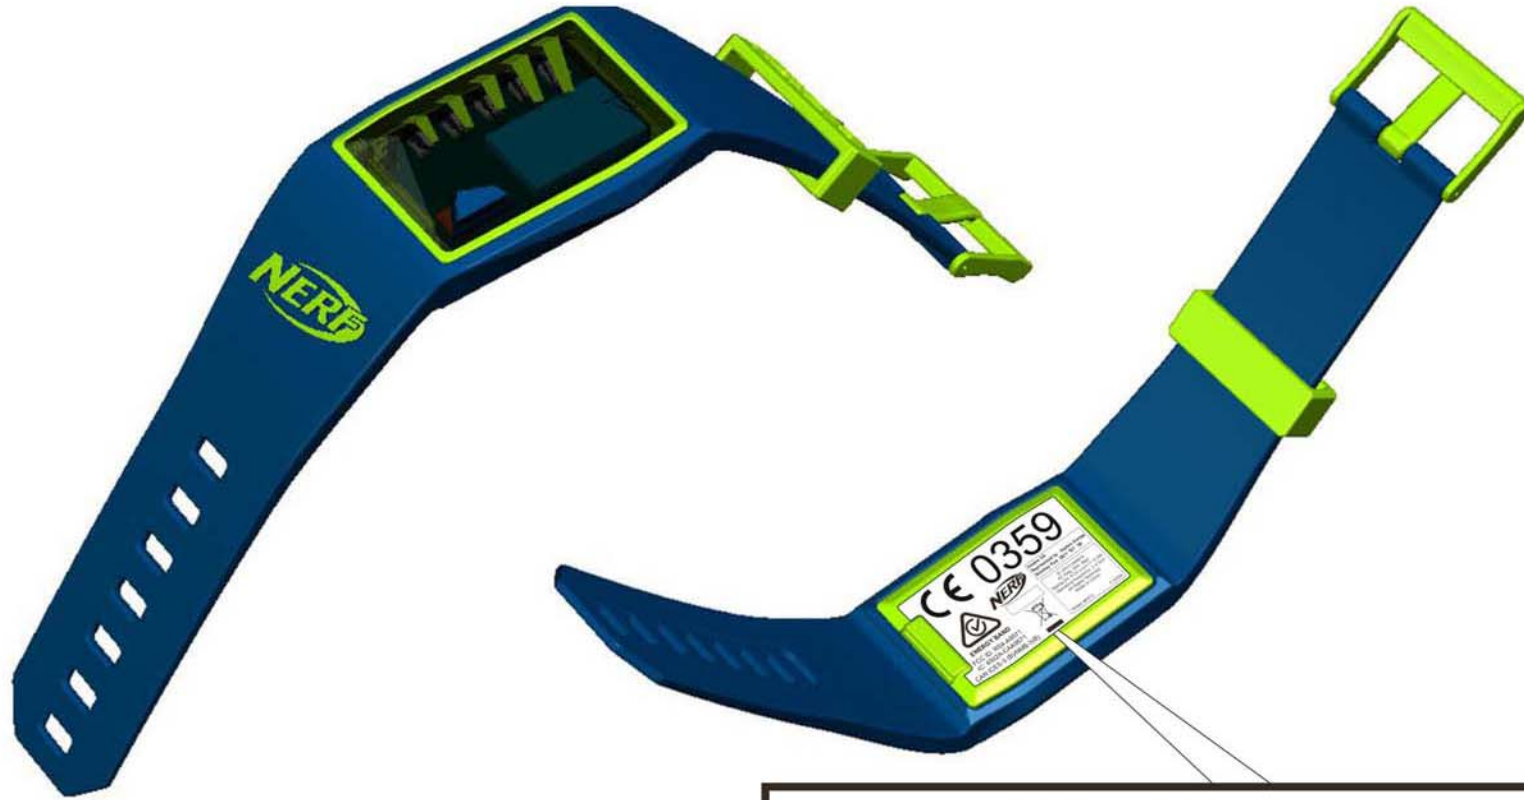

# CE 0359

**ENERGY BAND**

FCC ID: RS4-A9571  
IC: 4502A-CAA9571  
CAN ICES-3 (B)/NMB-3(B)

Hasbro SA  
Represented by : Hasbro Europe  
Stockley Park UB11 1ET UK

© 2013 Hasbro  
EC Reg. Des. App.  
Rating:DC 4.2V Li-po 0.2W  
Operating frequency: 2.4 GHz  
All Rights Reserved  
Made in China C-042A

Model: **B0844**

**ENGRAVING INFO**

10.4mm x 2.1mm

SCALE 1:1

11.2mm x 2mm

SCALE 2:1