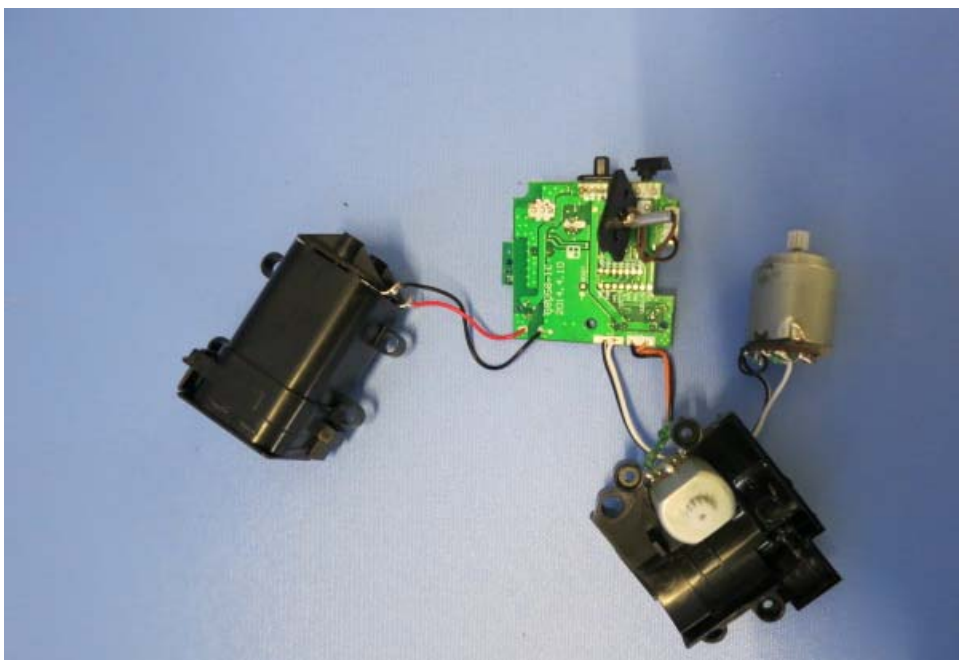

INTERTEK TESTING SERVICE

Report No.: 14050815HKG-003

Equipment Photographs

Model : A8017RX

(Internal)

INTERTEK TESTING SERVICE

Report No.: 14050815HKG-003

Equipment Photographs

Model : A8017RX

(Internal)

INTERTEK TESTING SERVICE

Report No.: 14050815HKG-003

Equipment Photographs

Model : A8017RX

(Internal)

INTERTEK TESTING SERVICE

Report No.: 14050815HKG-003

Equipment Photographs

Model : A8017RX

(Internal)

INTERTEK TESTING SERVICE

Report No.: 14050815HKG-003

Equipment Photographs

Model : A8017RX

Equipment Photographs

Model : A8017RX

(Internal)