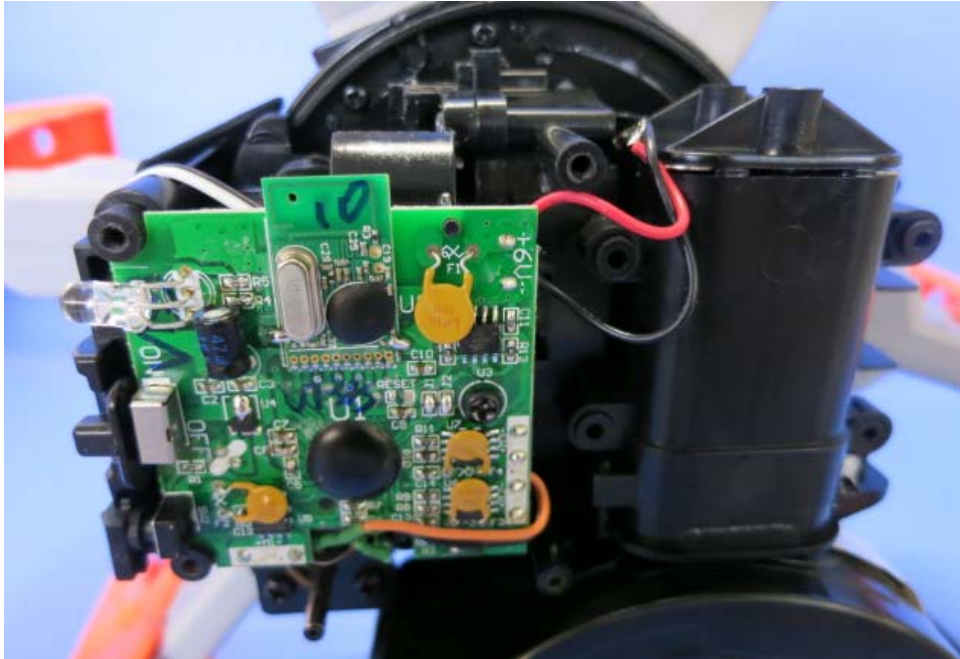

INTERTEK TESTING SERVICE

Report No.: 14050815HKG-003

Equipment Photographs

Model : A8017RX

(Internal)