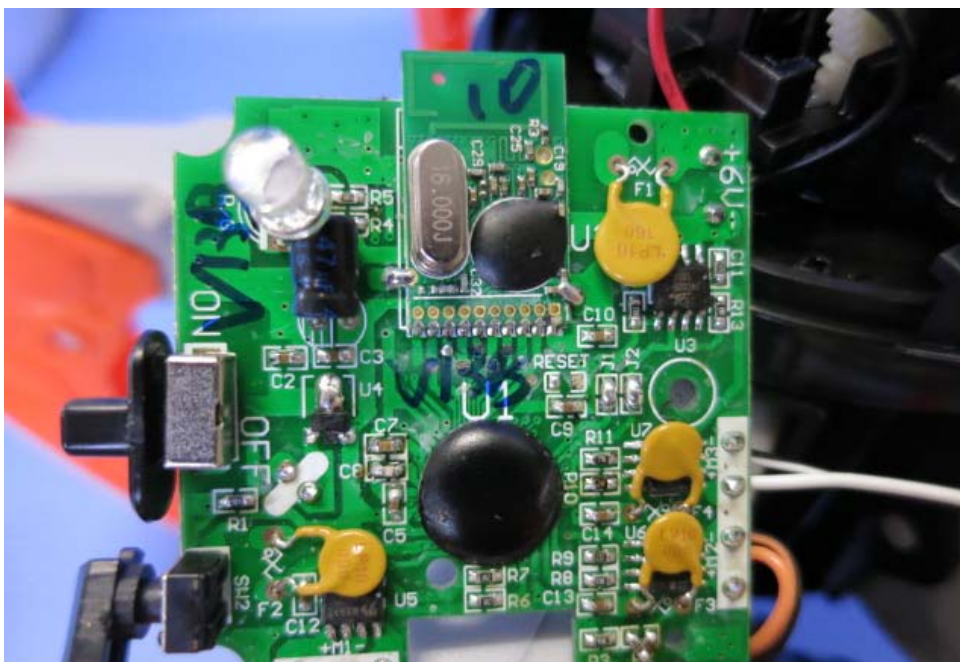

INTERTEK TESTING SERVICE

Report No.: 14050815HKG-003

Equipment Photographs

Model : A8017RX

(Internal)