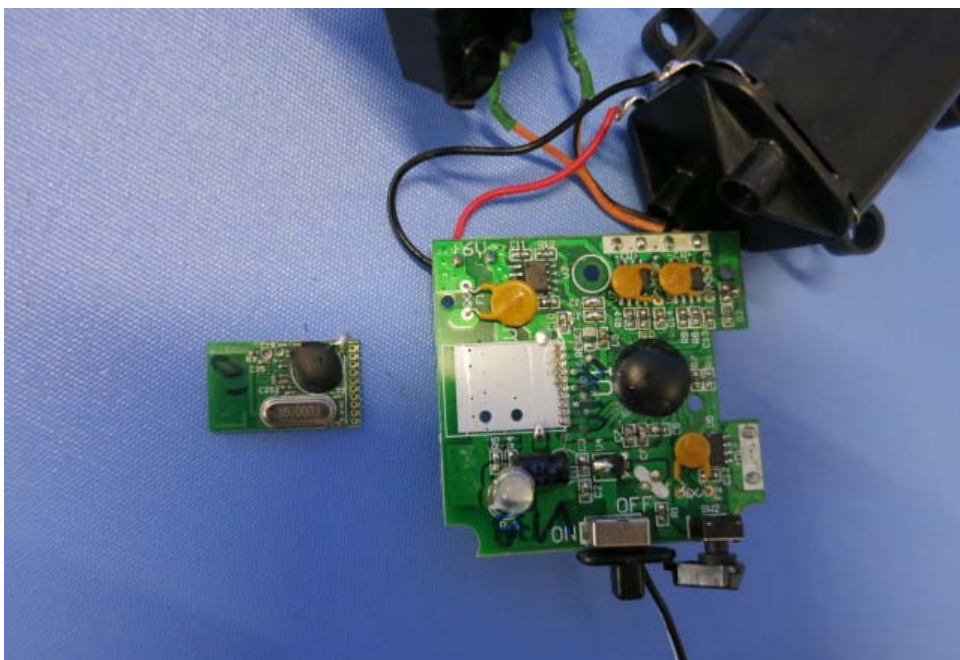

(Internal)

INTERTEK TESTING SERVICE

Report No.: 14050815HKG-003

Equipment Photographs

Model : A8017RX

(Internal)

INTERTEK TESTING SERVICE

Report No.: 14050815HKG-003

Equipment Photographs

Model : A8017RX

(Internal)