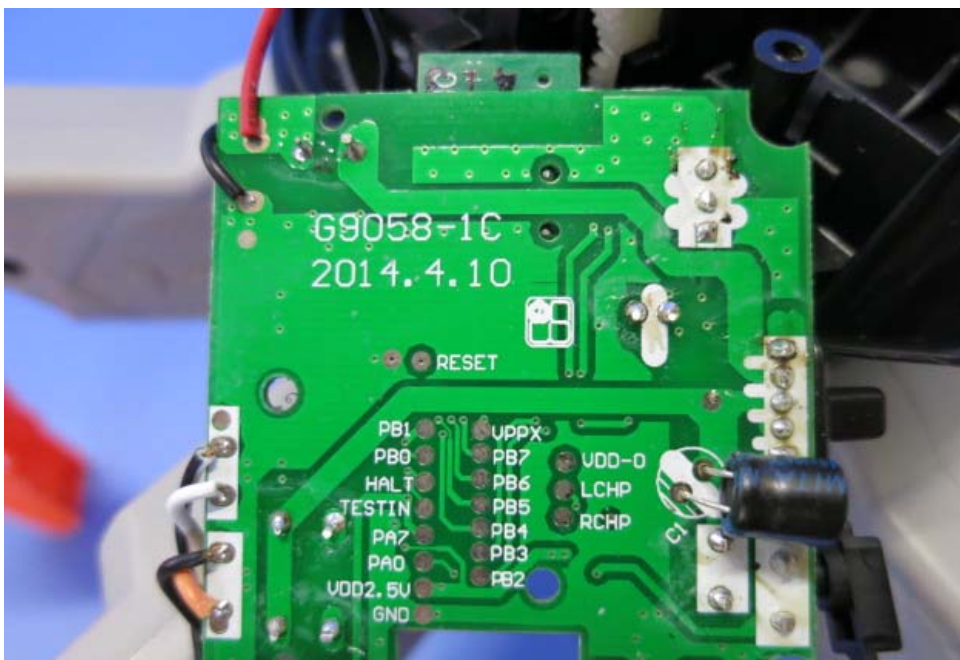

Model : A8017RX

(Internal)

INTERTEK TESTING SERVICE

Report No.: 14050815HKG-003

Equipment Photographs

Model : A8017RX

(Internal)

INTERTEK TESTING SERVICE

Report No.: 14050815HKG-003

Equipment Photographs

Model : A8017RX

(Internal)

INTERTEK TESTING SERVICE

Report No.: 14050815HKG-003

Equipment Photographs

Model : A8017RX