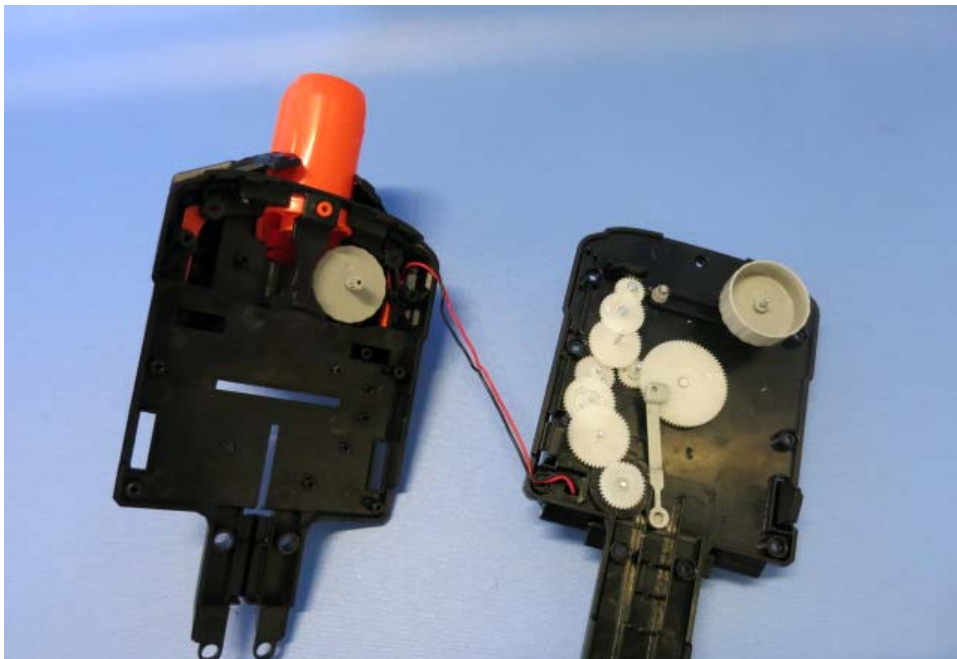

INTERTEK TESTING SERVICE

Report No.: 14050815HKG-003

Equipment Photographs

Model : A8017RX

(Internal)

INTERTEK TESTING SERVICE

Report No.: 14050815HKG-003

Equipment Photographs

Model : A8017RX

(Internal)

INTERTEK TESTING SERVICE

Report No.: 14050815HKG-003

Equipment Photographs

Model : A8017RX

(Internal)

INTERTEK TESTING SERVICE

Report No.: 14050815HKG-003

Equipment Photographs

Model : A8017RX

(Internal)

INTERTEK TESTING SERVICE

Report No.: 14050815HKG-003

Equipment Photographs

Model : A8017RX

Equipment Photographs

Model : A8017RX

(Internal)