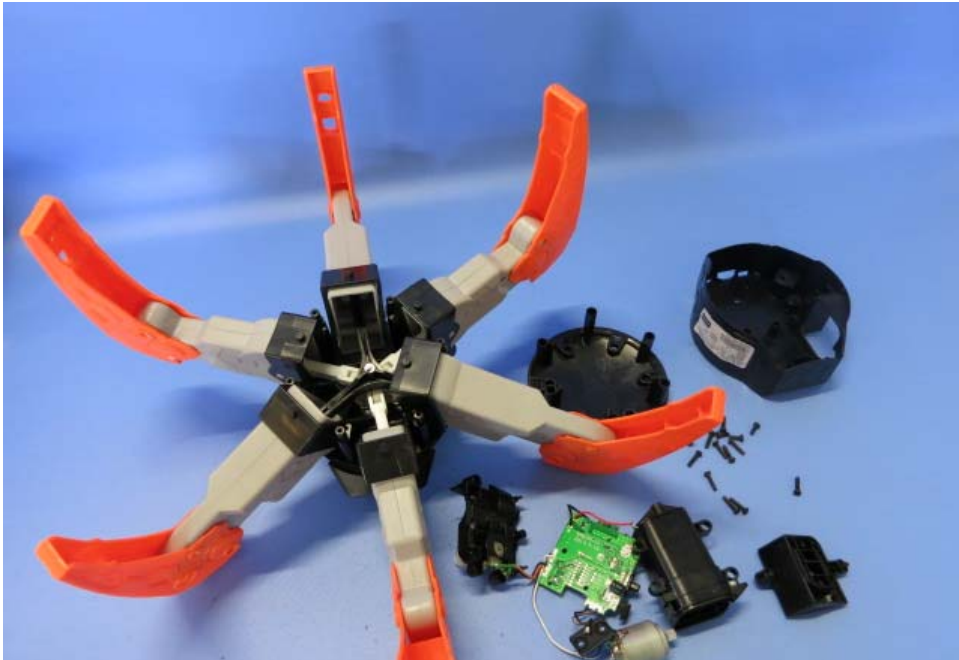

INTERTEK TESTING SERVICE

Report No.: 14050815HKG-003

Equipment Photographs

Model : A8017RX

(Internal)

INTERTEK TESTING SERVICE

Report No.: 14050815HKG-003

Equipment Photographs

Model : A8017RX

(Internal)

INTERTEK TESTING SERVICE

Report No.: 14050815HKG-003

Equipment Photographs

Model : A8017RX

(Internal)

INTERTEK TESTING SERVICE

Report No.: 14050815HKG-003

Equipment Photographs

Model : A8017RX

(Internal)

INTERTEK TESTING SERVICE

Report No.: 14050815HKG-003

Equipment Photographs

Model : A8017RX

Equipment Photographs

Model : A8017RX

(Internal)