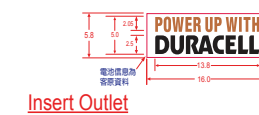

Fonts: Arial

© 2014 Hasbro  
Rating: 6V (DC) 12W  
Battery: 4 x AA or LR6  
All Rights Reserved  
Made in China  
C-015C

Fonts: Helvetica  
Arial  
Unit: mm