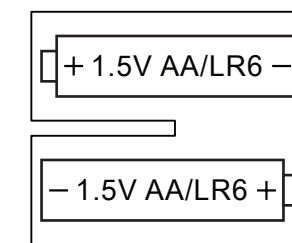

Fonts: Arial

© 2014 Hasbro  
Rating: 6V (DC) 12W  
Battery: 4 x AA or LR6  
All Rights Reserved  
Made in China  
C-015C

Fonts: Helvetica  
Arial  
Unit: mm