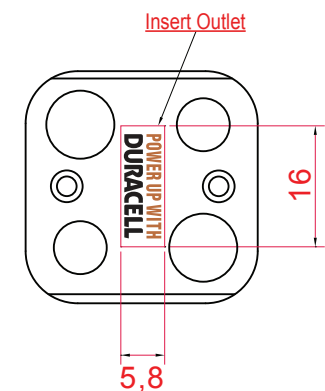

Fonts: Arial

© 2014 Hasbro  
Rating: 6V (DC) 12W  
Battery: 4 x AA or LR6  
All Rights Reserved  
Made in China  
C-015C

Fonts: Helvetica  
Arial  
Unit: mm