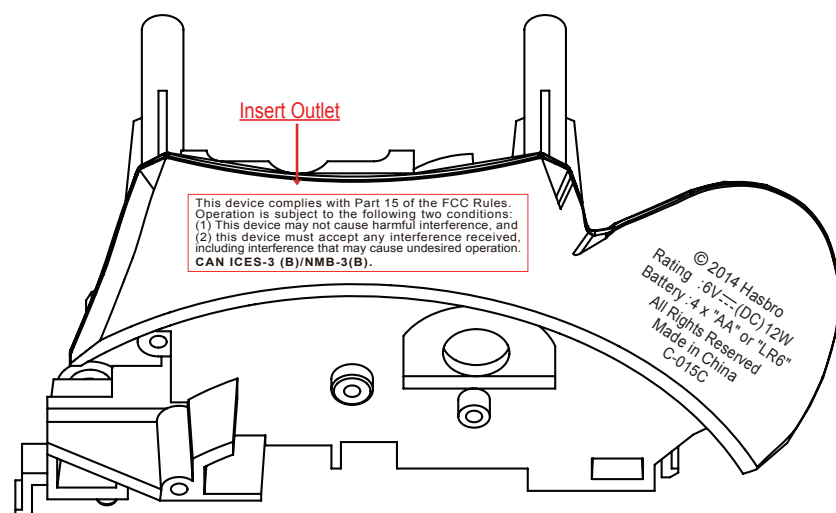

Fonts: Arial

© 2014 Hasbro  
Rating: 6V (DC) 12W  
Battery: 4 x AA or LR6  
All Rights Reserved  
Made in China  
C-015C

Fonts: Helvetica  
Arial  
Unit: mm