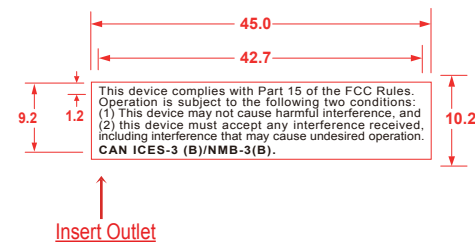

Fonts: Arial

© 2014 Hasbro  
Rating: 6V (DC) 12W  
Battery: 4 x AA or LR6  
All Rights Reserved  
Made in China  
C-015C

Fonts: Helvetica  
Arial  
Unit: mm