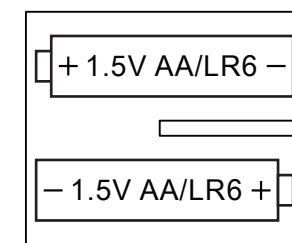

Fonts: Arial

© 2014 Hasbro  
Rating: 6V (DC) 12W  
Battery: 4 x AA or LR6  
All Rights Reserved  
Made in China  
C-015C

Fonts: Helvetica  
Arial  
Unit: mm