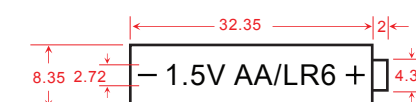

Fonts: Arial

© 2014 Hasbro  
Rating: 6V (DC) 12W  
Battery: 4 x AA or LR6  
All Rights Reserved  
Made in China  
C-015C

Fonts: Helvetica  
Arial  
Unit: mm