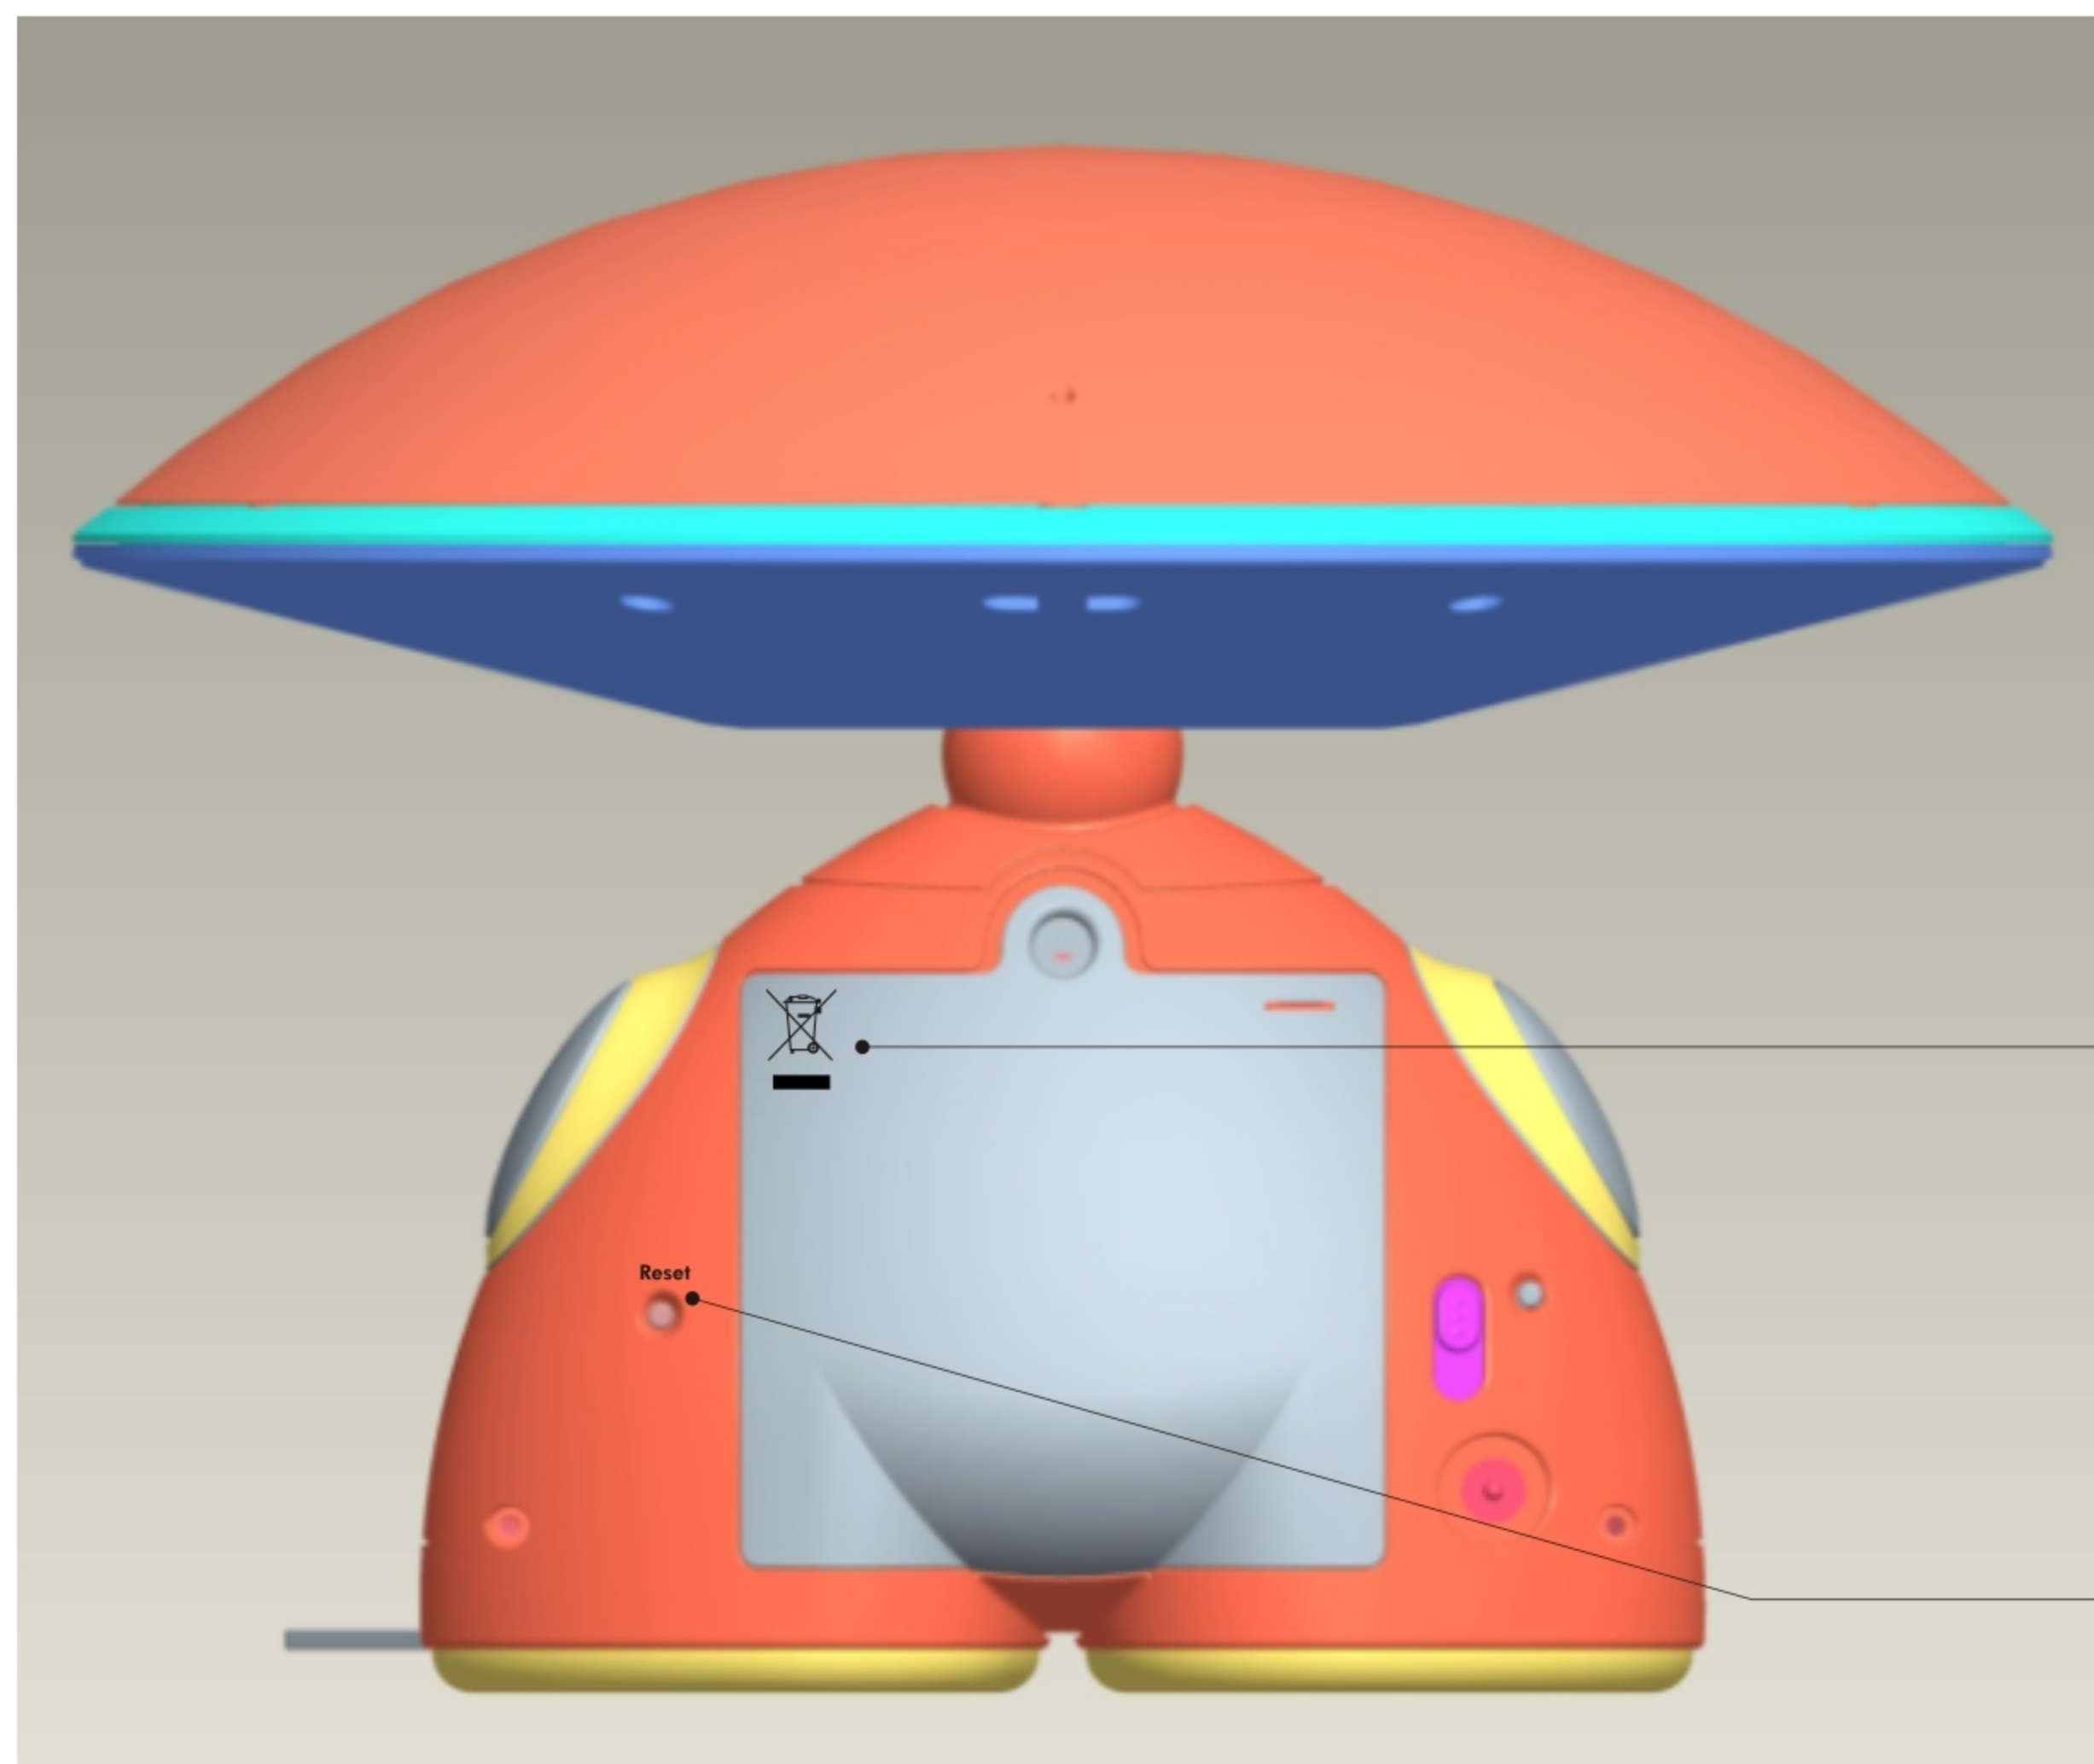

Room Tech Lamp

03-27-08

Master Model No. : 77926
SKU : 77927, 77928

Legal wordings for approval (engraving)

1. WEEE logo

2. Battery orientation

3. FCC statement

4. Battery orientation