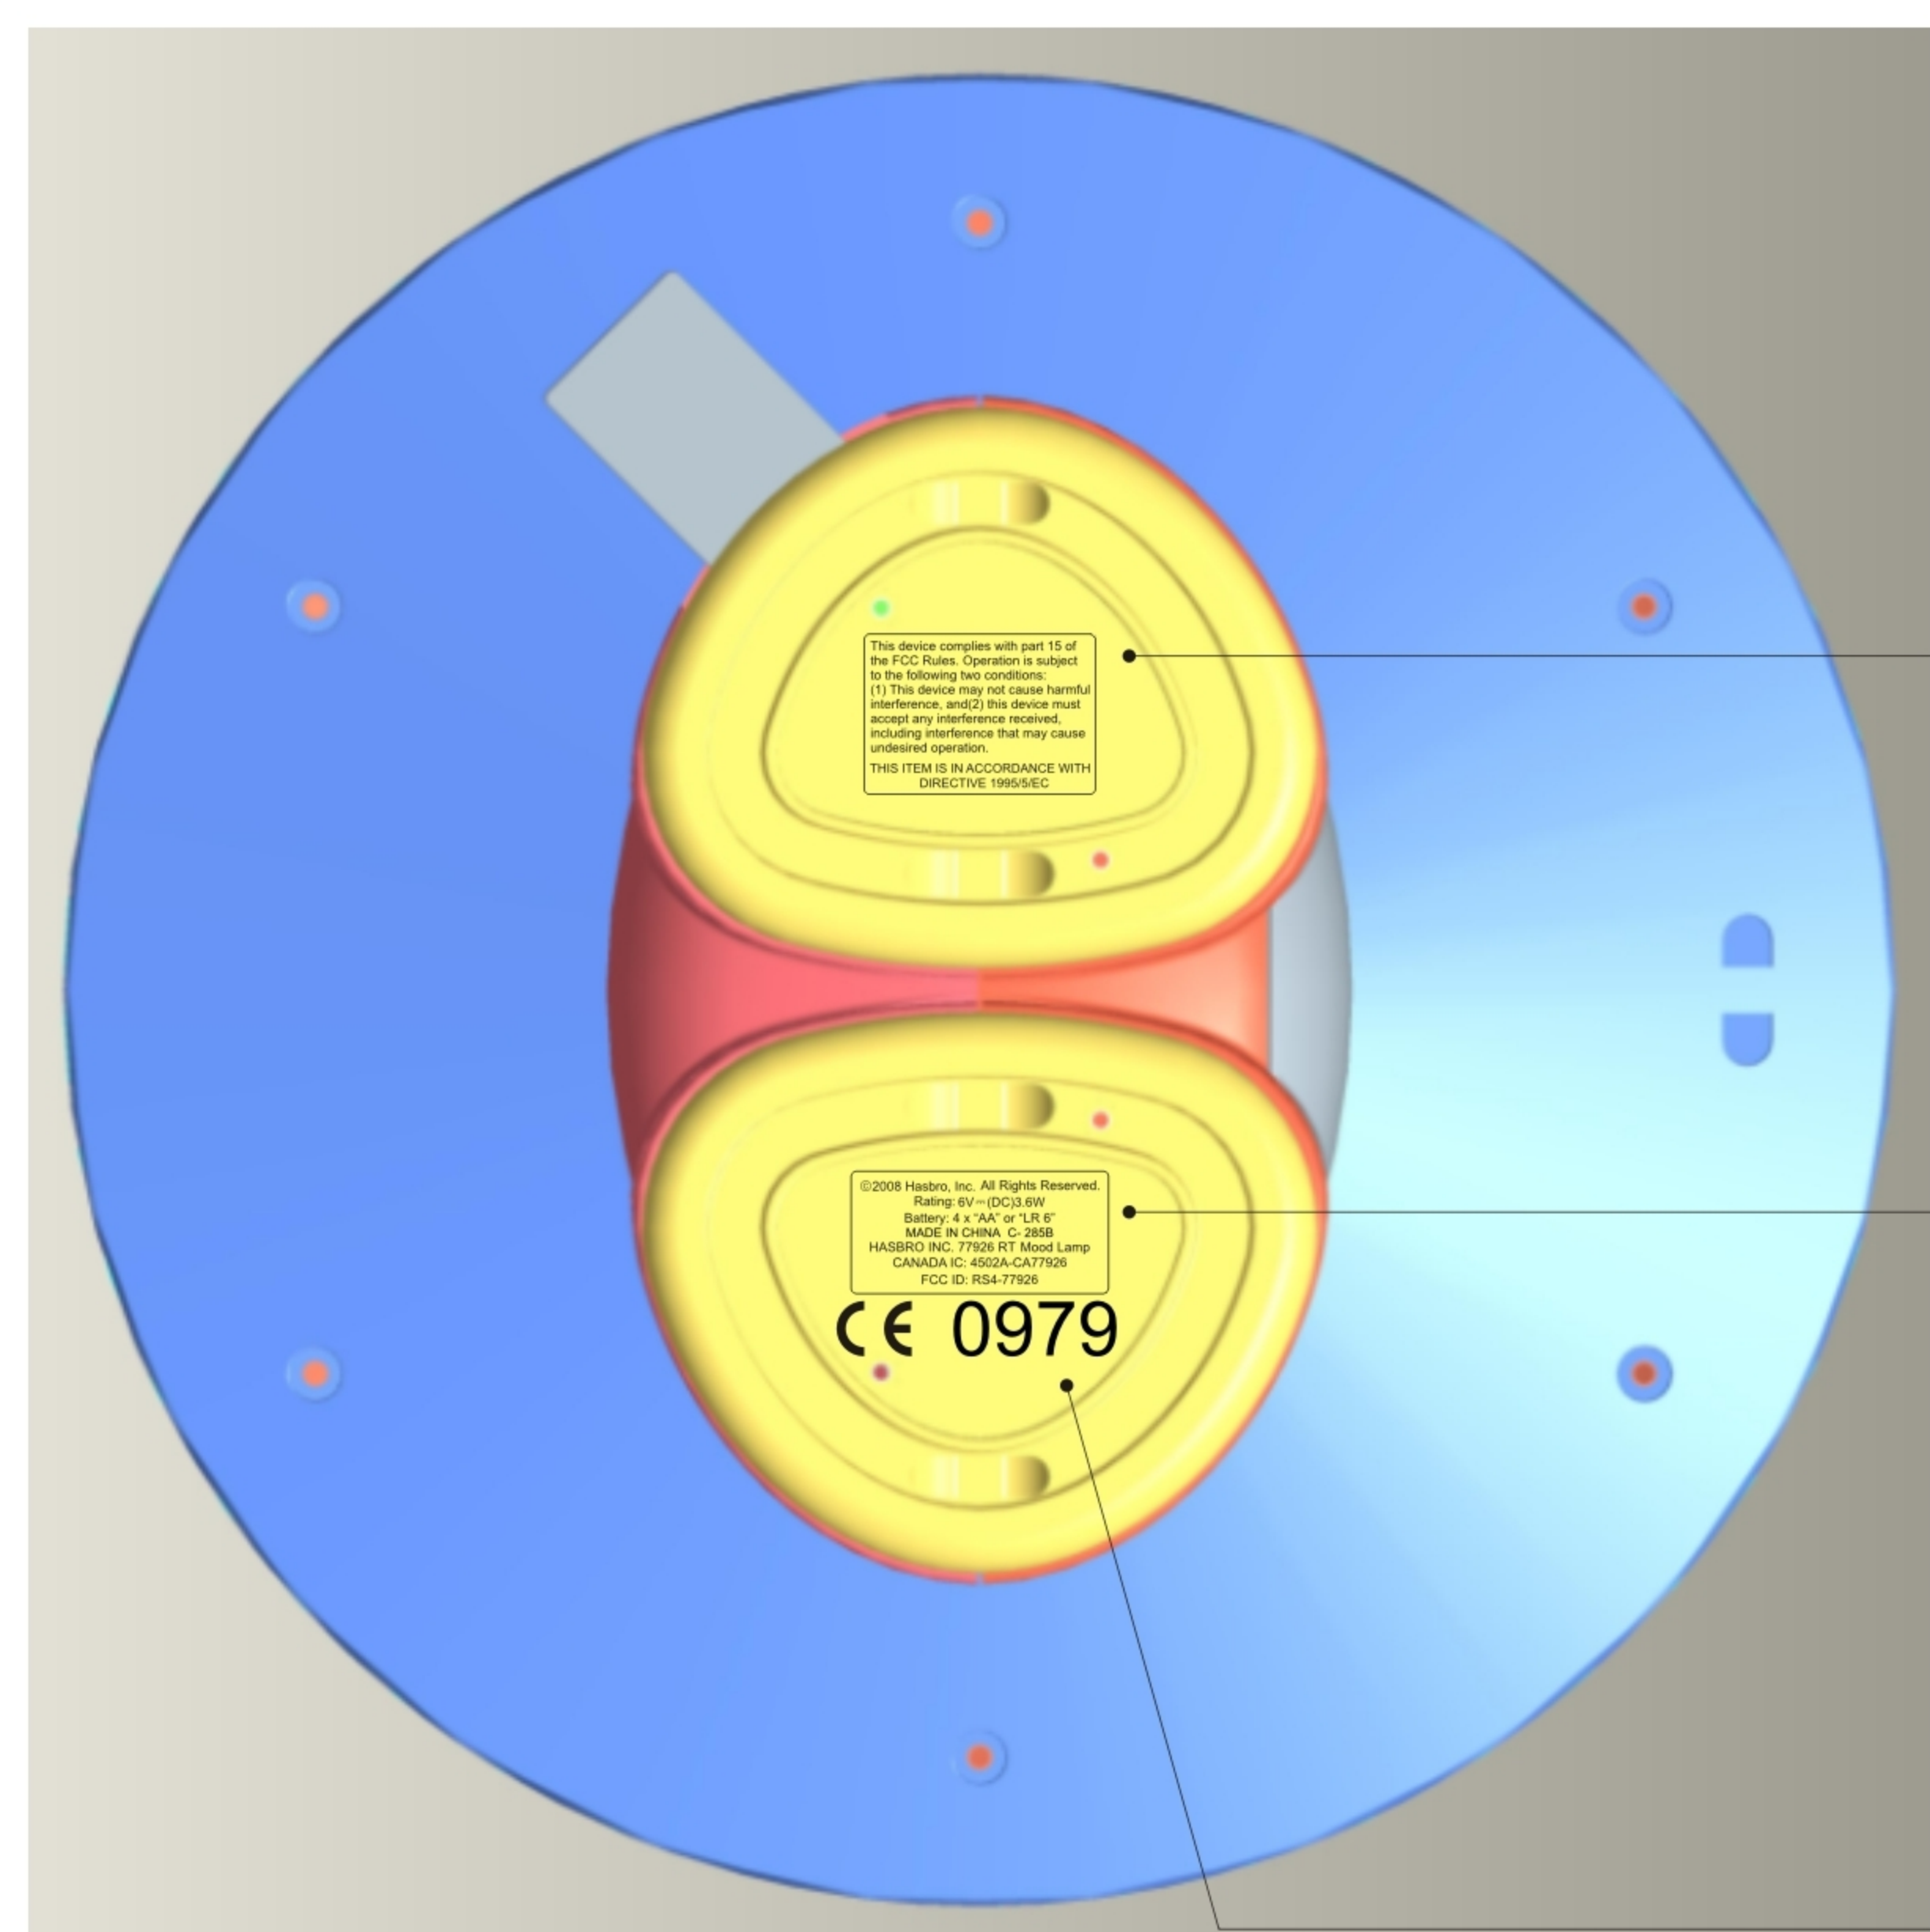

Room Tech Lamp

03-27-08

Master Model No. : 77926
SKU : 77927, 77928

Legal wordings for approval (engraving)

1. WEEE logo

2. Battery orientation

3. FCC statement

4. Battery orientation