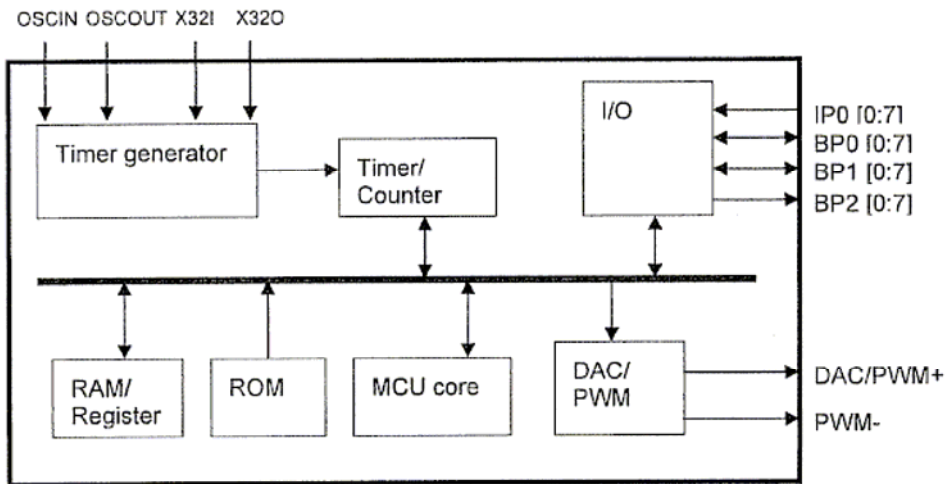

A Reference Block Diagram 2.4GHz Lamp Block Diagram

Master Model No.: 77928

Rev: 3
Date: 02nd, Jun, 2008

U101 GPRT5508A

U103 W588D120

U104 GPC11160C