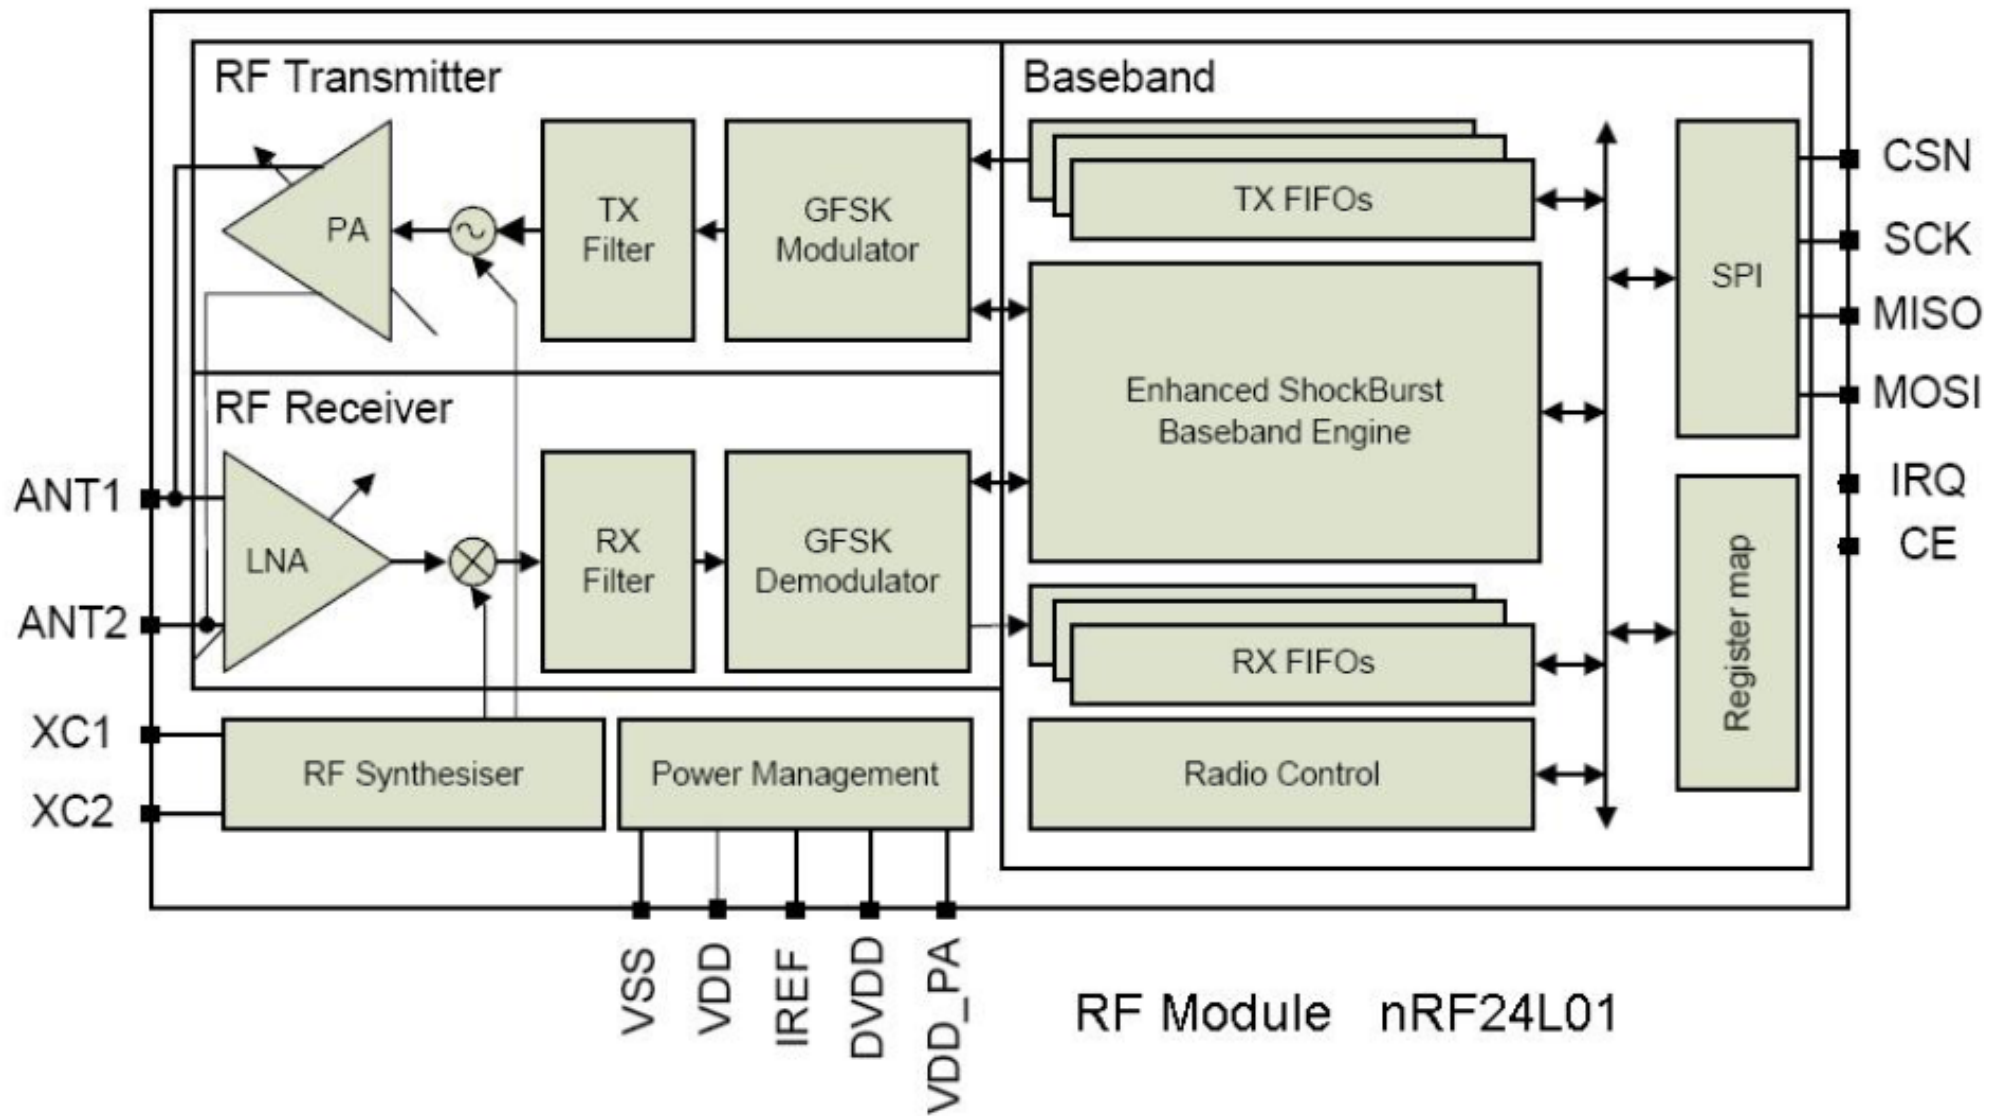

A Reference Block Diagram 2.4GHz Lamp Block Diagram

Master Model No.: 77928

Rev: 3
Date: 02nd, Jun, 2008

U101 GPRT5508A

U103 W588D120

U104 GPC11160C