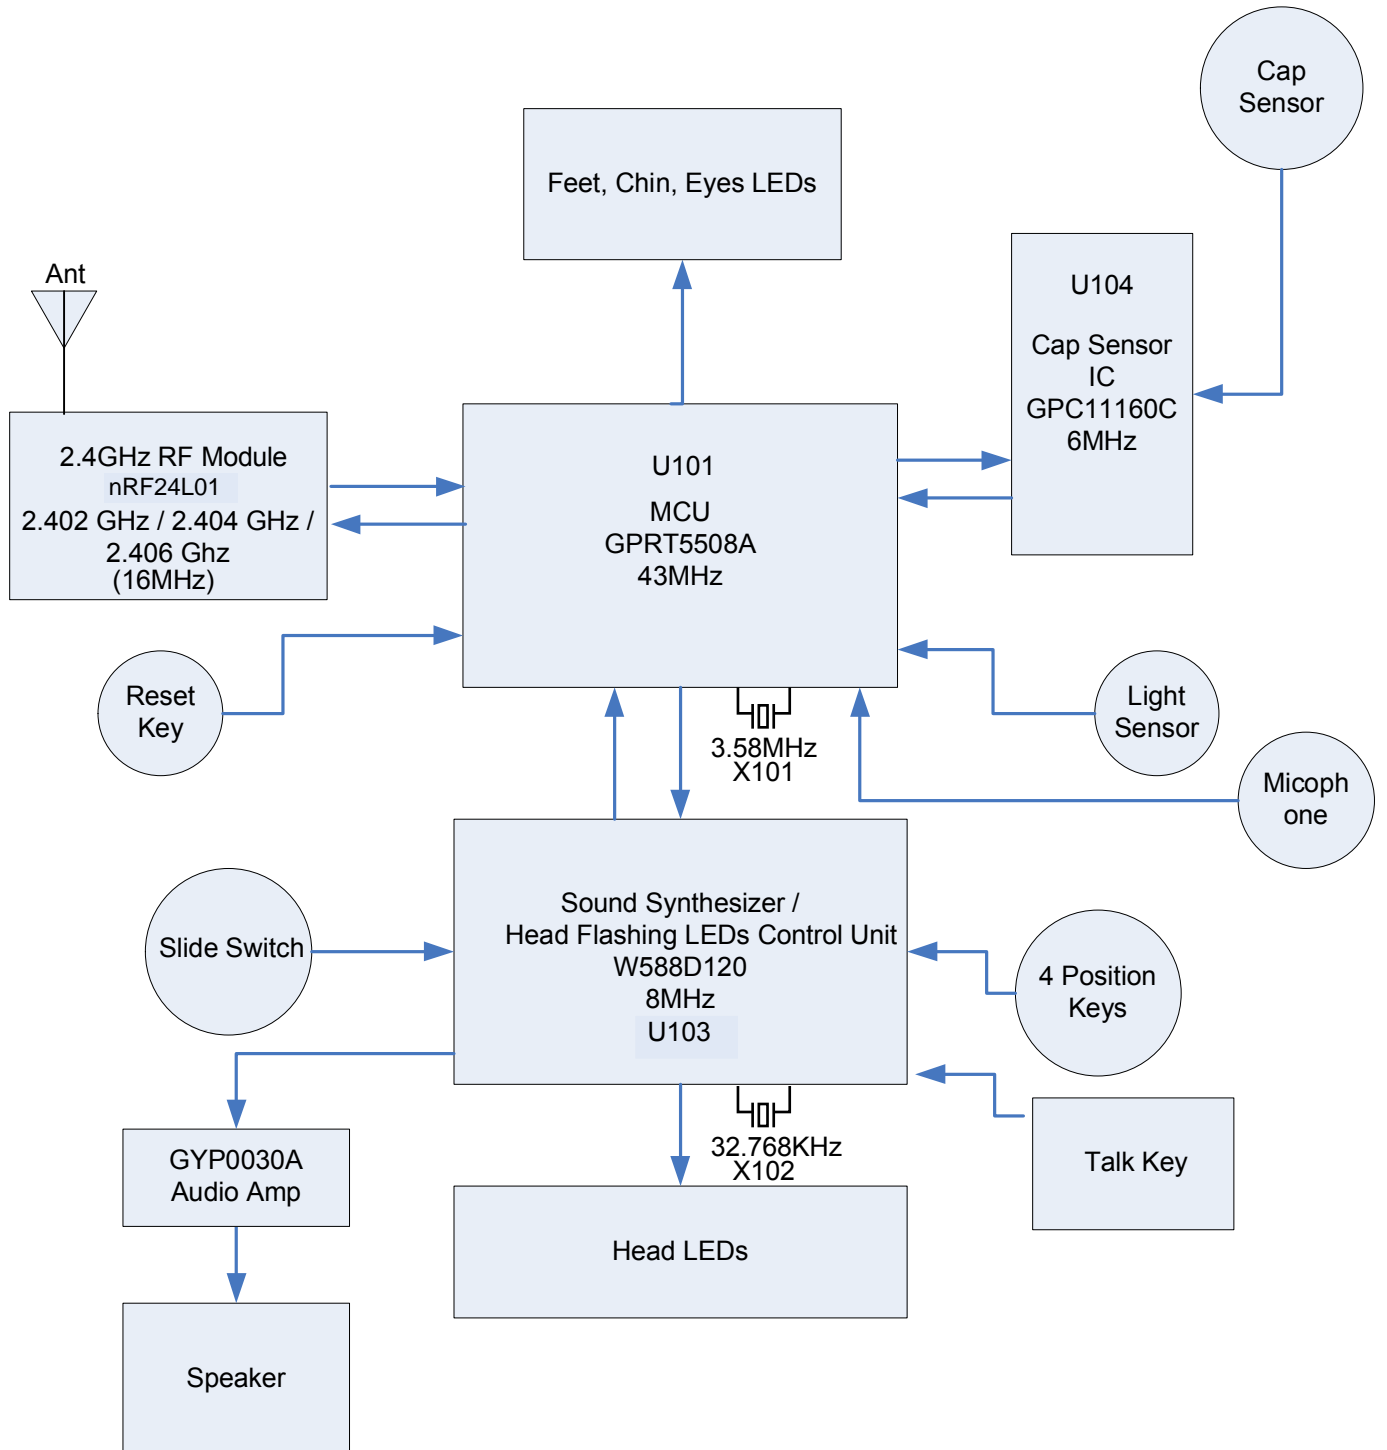

A Reference Block Diagram 2.4GHz Lamp Block Diagram

Master Model No.: 77928

Rev: 3
Date: 02nd, Jun, 2008

U101 GPRT5508A

U103 W588D120

U104 GPC11160C