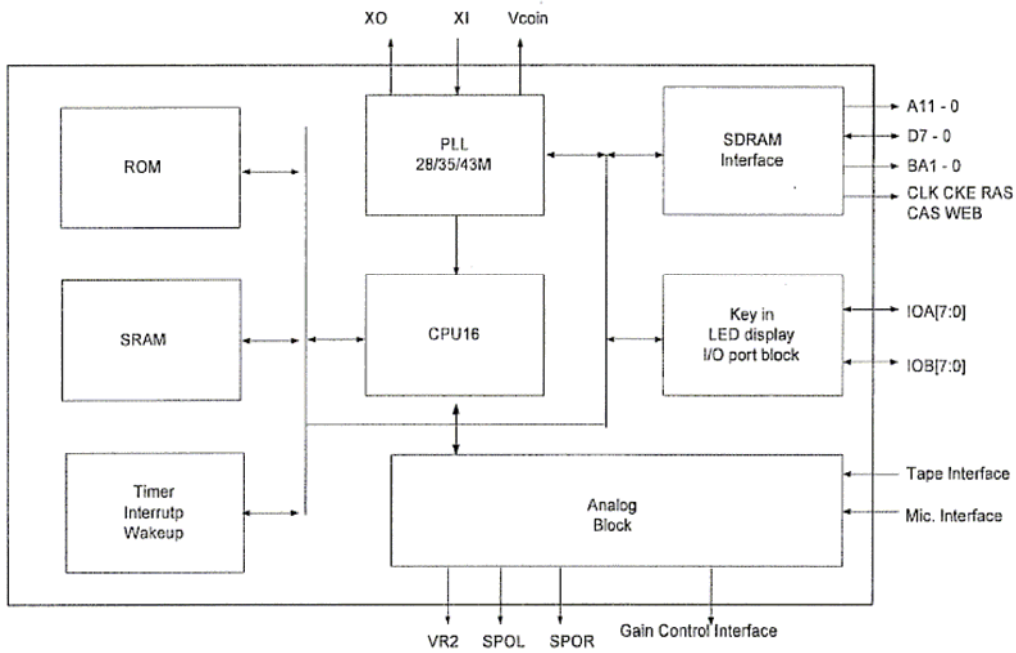

A Reference Block Diagram 2.4GHz Lamp Block Diagram

Master Model No.: 77928

Rev: 3
Date: 02nd, Jun, 2008

U101 GPRT5508A

U103 W588D120

U104 GPC11160C