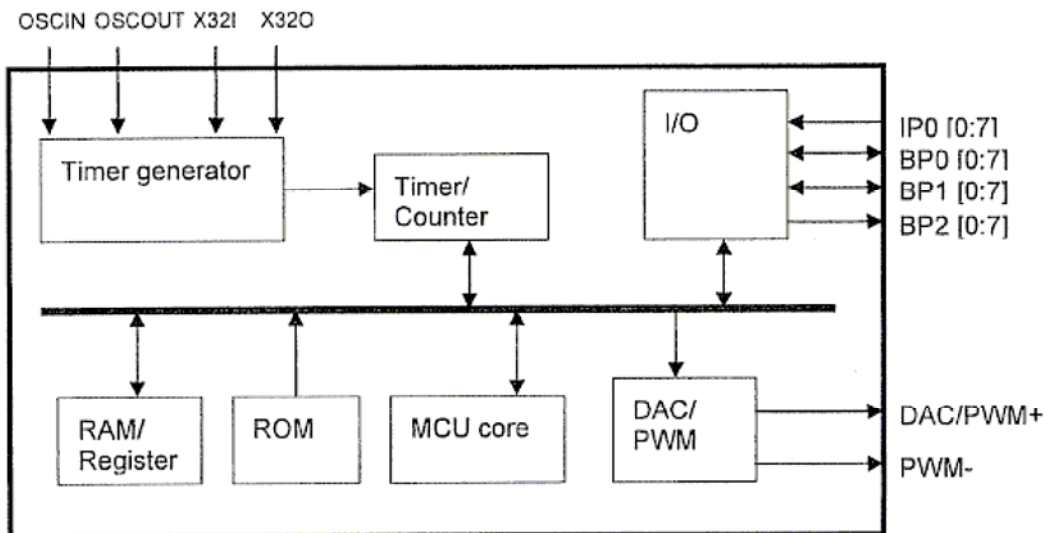

A Reference Block Diagram

2.4GHz Clock Radio Block Diagram

Master Model No.: 77925

Rev: 4
Date: 06th June, 2008

U2 GPRT5508A

U6 W588D120

U7 GPC11024A