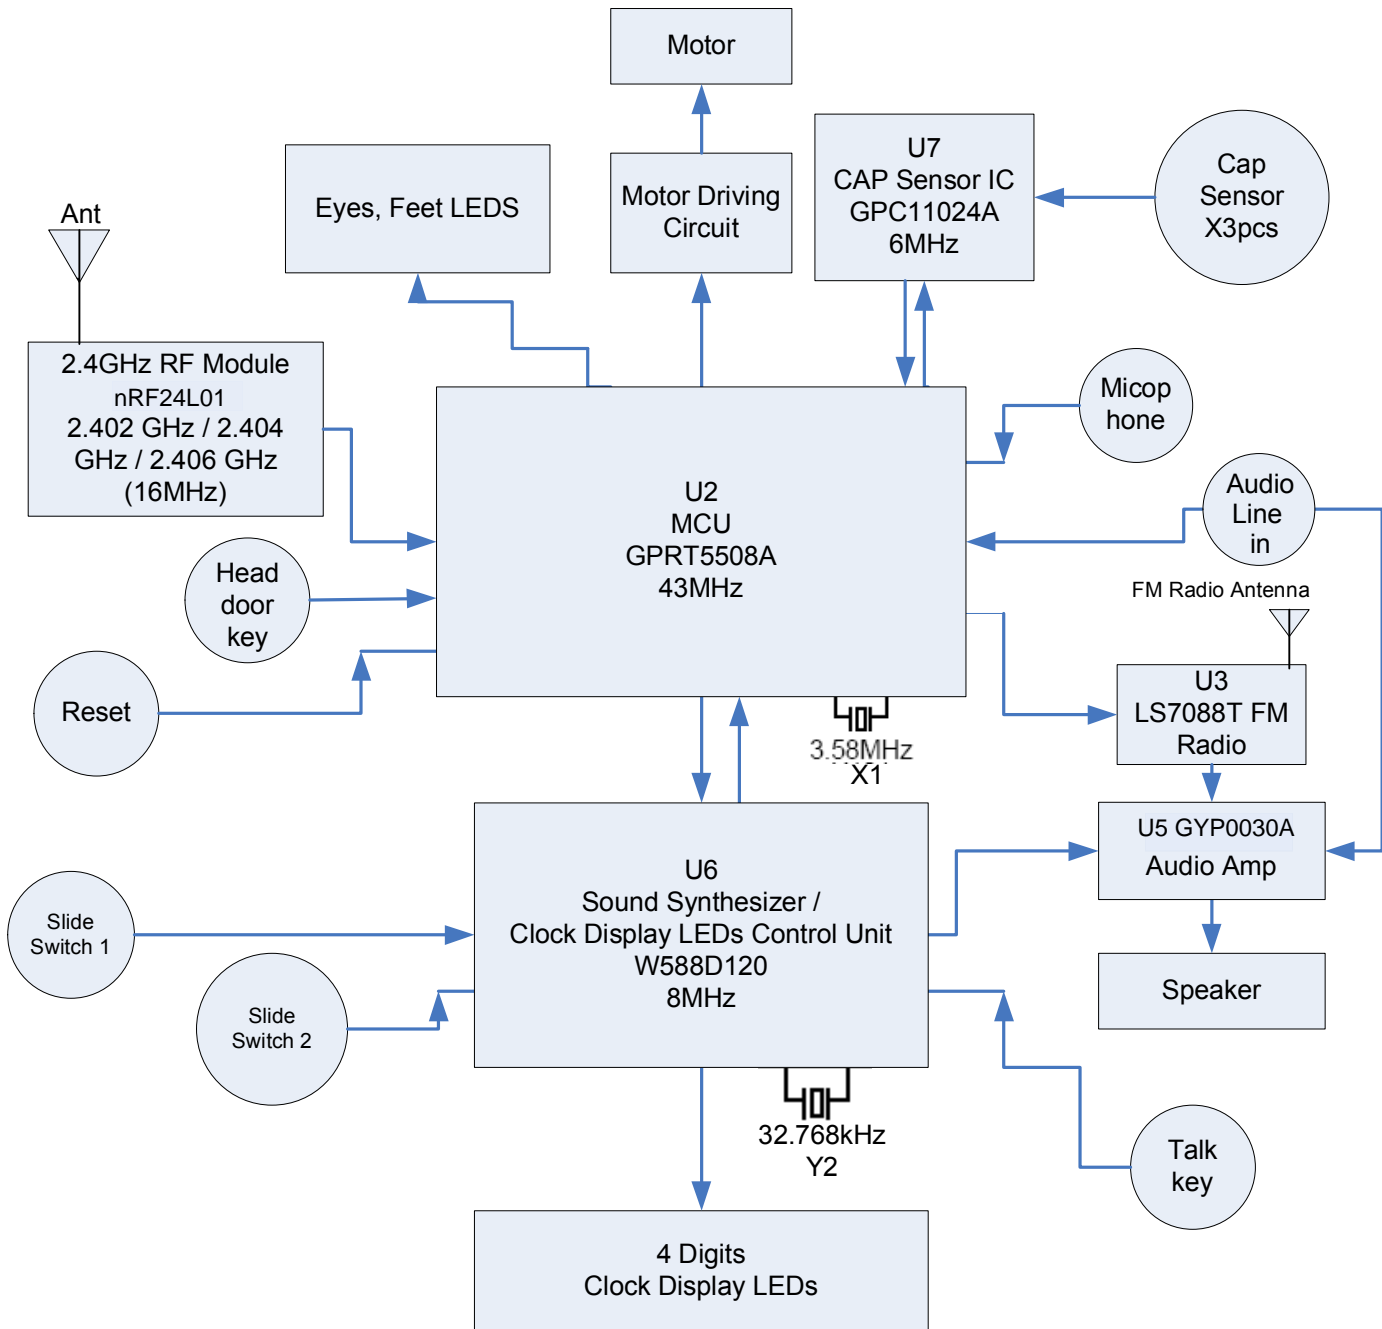

A Reference Block Diagram

2.4GHz Clock Radio Block Diagram

Master Model No.: 77925

Rev: 4
Date: 06th June, 2008

U2 GPRT5508A

U6 W588D120

U7 GPC11024A