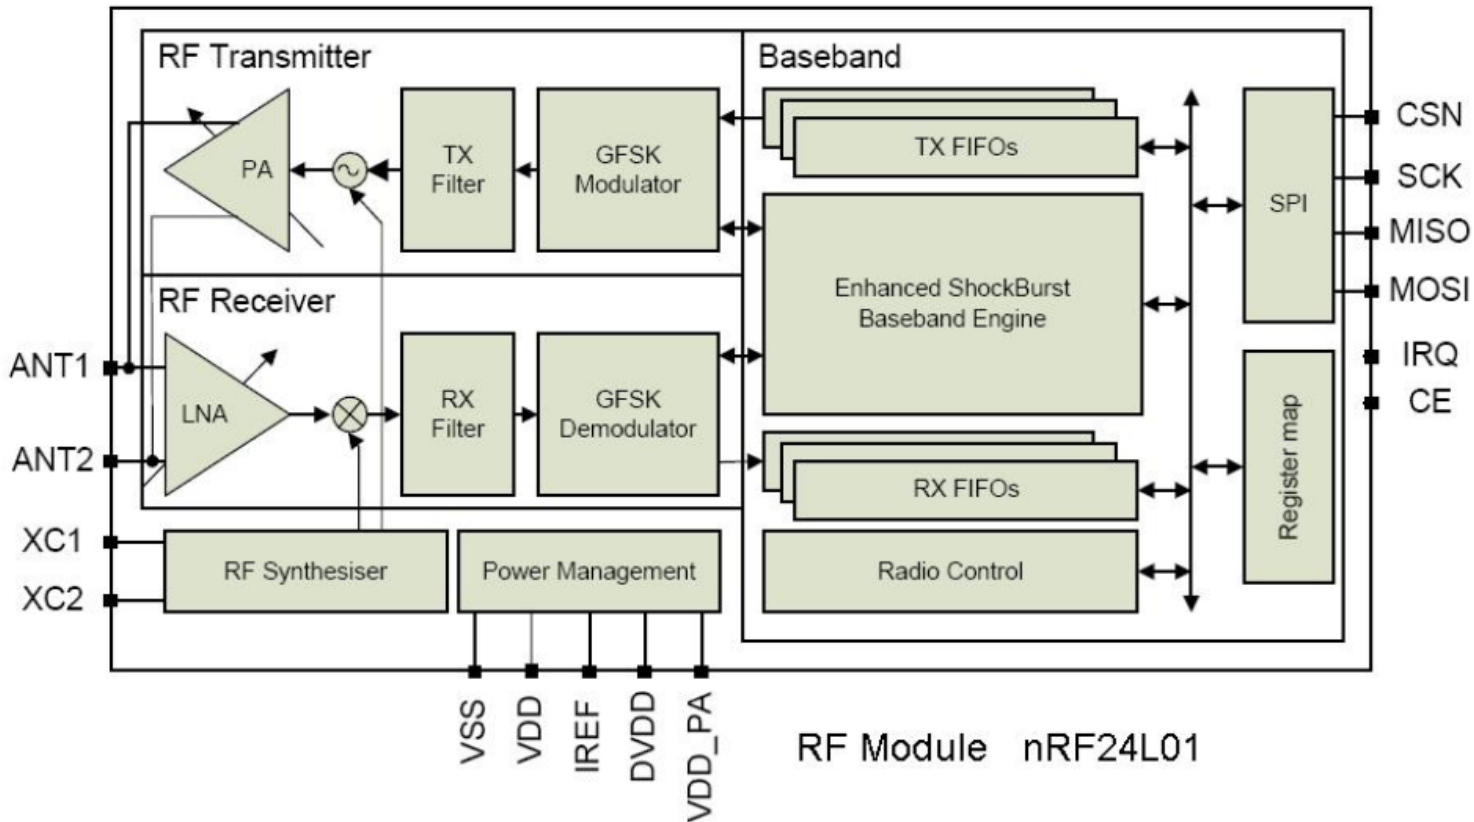

A Reference Block Diagram

2.4GHz Clock Radio Block Diagram

Master Model No.: 77925

Rev: 4
Date: 06th June, 2008

U2 GPRT5508A

U6 W588D120

U7 GPC11024A