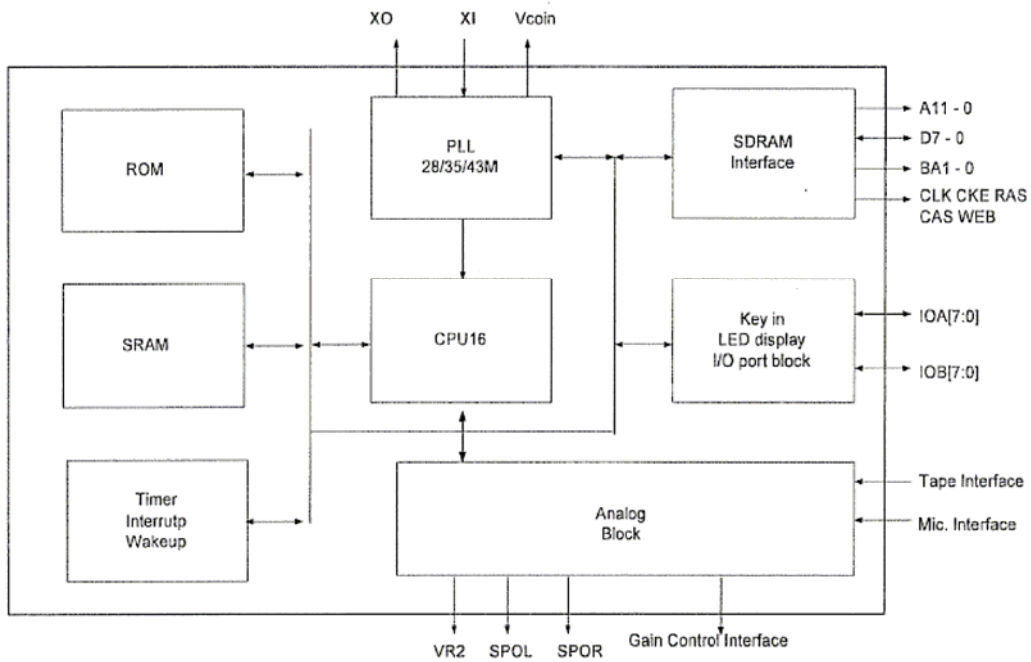

A Reference Block Diagram

2.4GHz Clock Radio Block Diagram

Master Model No.: 77925

Rev: 4
Date: 06th June, 2008

U2 GPRT5508A

U6 W588D120

U7 GPC11024A