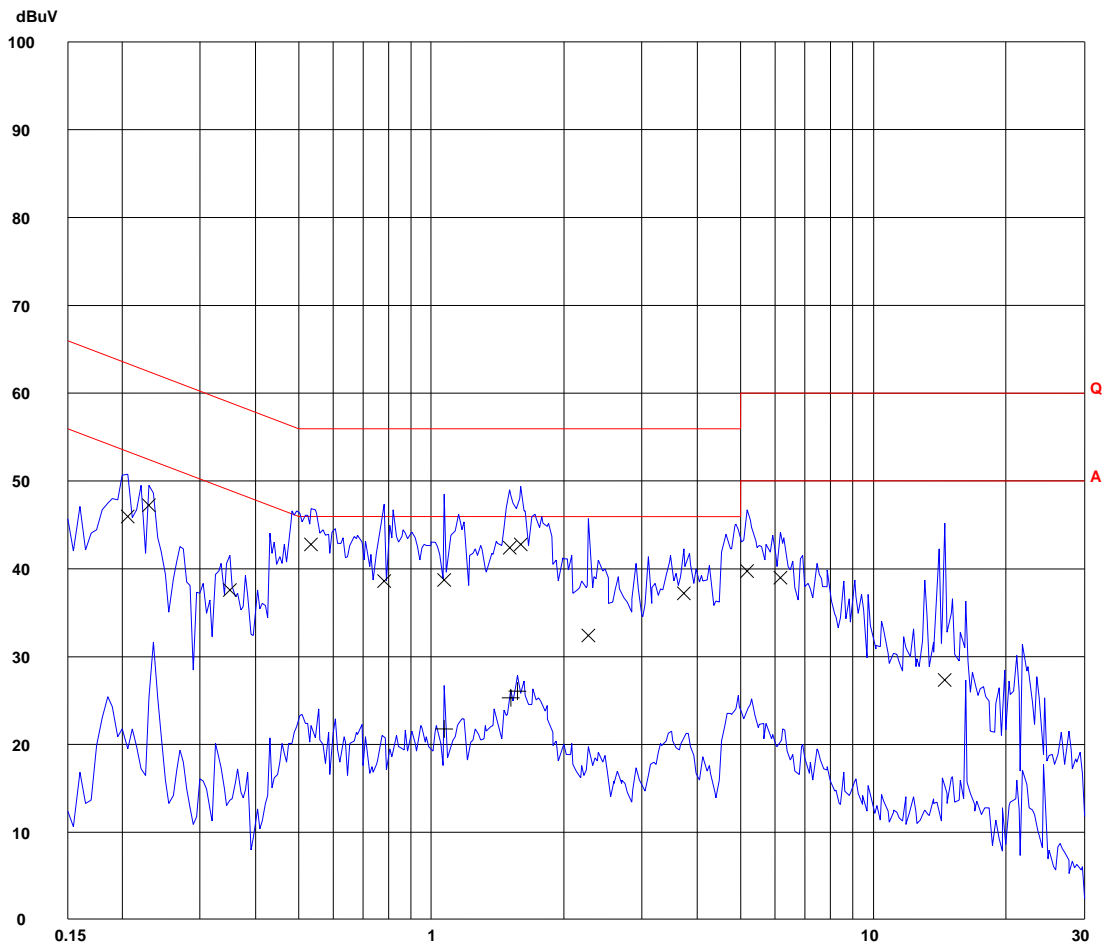

Frequency	AV Level	AV Limit	Delta
MHz	dBuV	dBuV	dB
0.54500	29.5	46.0	-16.5
0.58500	30.6	46.0	-15.4
1.41500	24.9	46.0	-21.1
1.66500	31.1	46.0	-14.9
3.79500	30.6	46.0	-15.4
5.27500	28.5	50.0	-21.5

* limit exceeded

INTERTEK TESTING SERVICES

Phase: Neutral
Model No.: 77925
Worst Case: TX Mode AC Mains "N"

Report No.: HK08050879-1(R1)

Scan Settings (1 Range)

Frequencies			Receiver Settings					
Start	Stop	Step	IF BW	Detector	M-Time	Atten	Preamp	OpRge
150k	30M	5k	10k	PK+AV	10ms	AUTO	LN OFF	60dB

Final Measurement: x QP / + AV

Meas Time: 1 s

Subranges: 16

Acc Margin: 20dB

Transducer No.	Start	Stop	Name
2	1 9k	30M	EW0699
12	9k	30M	EW0090

INTERTEK TESTING SERVICES

Phase: Neutral
Model No.: 77925
Worst Case: TX Mode AC Mains "N"