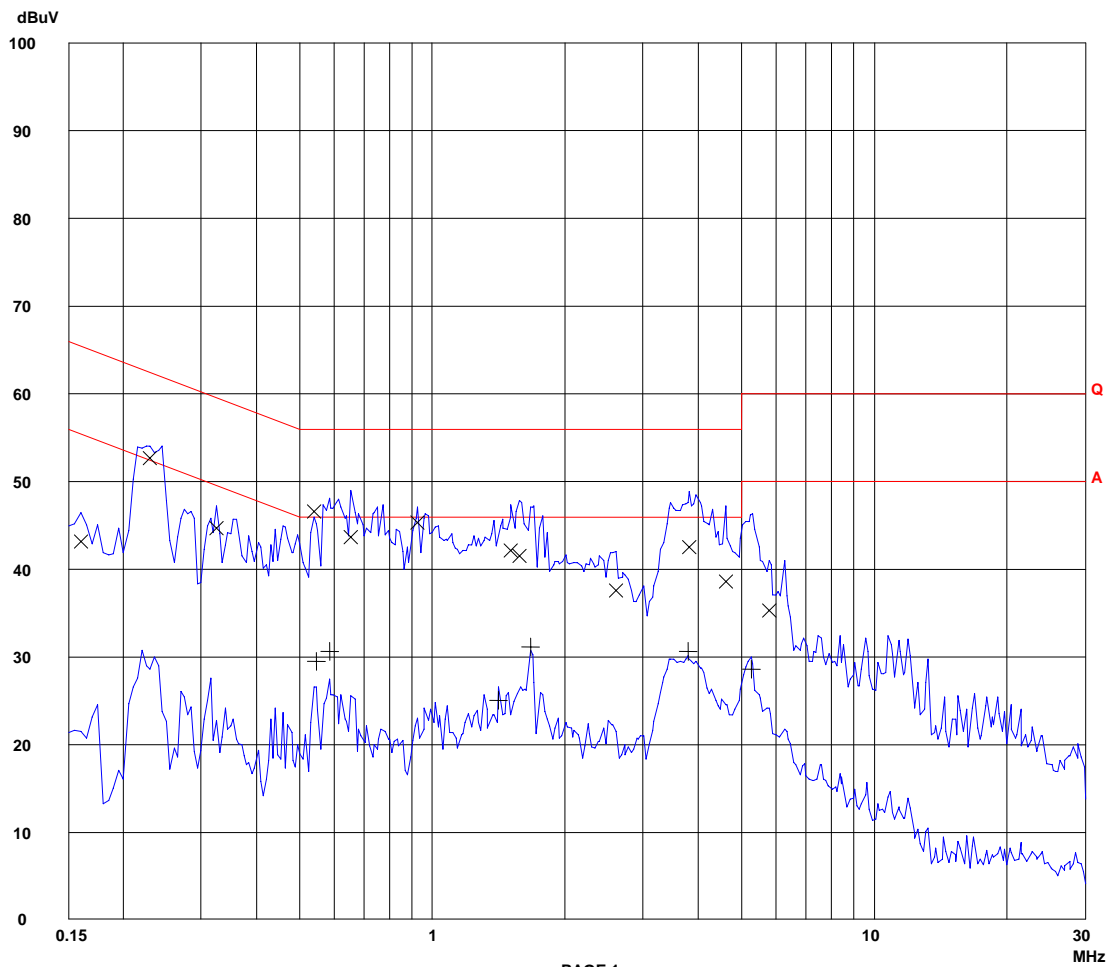

INTERTEK TESTING SERVICES

Phase: Live
Model No.: 77925
Worst Case: TX Mode AC Mains "L"

Report No.: HK08050879-1(R1)

Scan Settings (1 Range)

Frequencies			Receiver Settings					
Start	Stop	Step	IF BW	Detector	M-Time	Atten	Preamp	OpRge
150k	30M	5k	10k	PK+AV	10ms	AUTO	LN OFF	60dB

Final Measurement: x QP / + AV
Meas Time: 1 s
Subranges: 16
Acc Margin: 20dB

Transducer No.	Start	Stop	Name
2 1	9k	30M	EW0699
12 9k	30M	EW0090	

INTERTEK TESTING SERVICES

Phase: Live
Model No.: 77925
Worst Case: TX Mode AC Mains "L"

Report No.:HK08050879-1(R1)

Scan Settings (1 Range)

|----- Frequencies -----||----- Receiver Settings -----|

Start	Stop	Step	IF BW	Detector	M-Time	Atten	Preamp	OpRge
150k	30M	5k	10k	PK+AV	10ms	AUTO	LN OFF	60dB