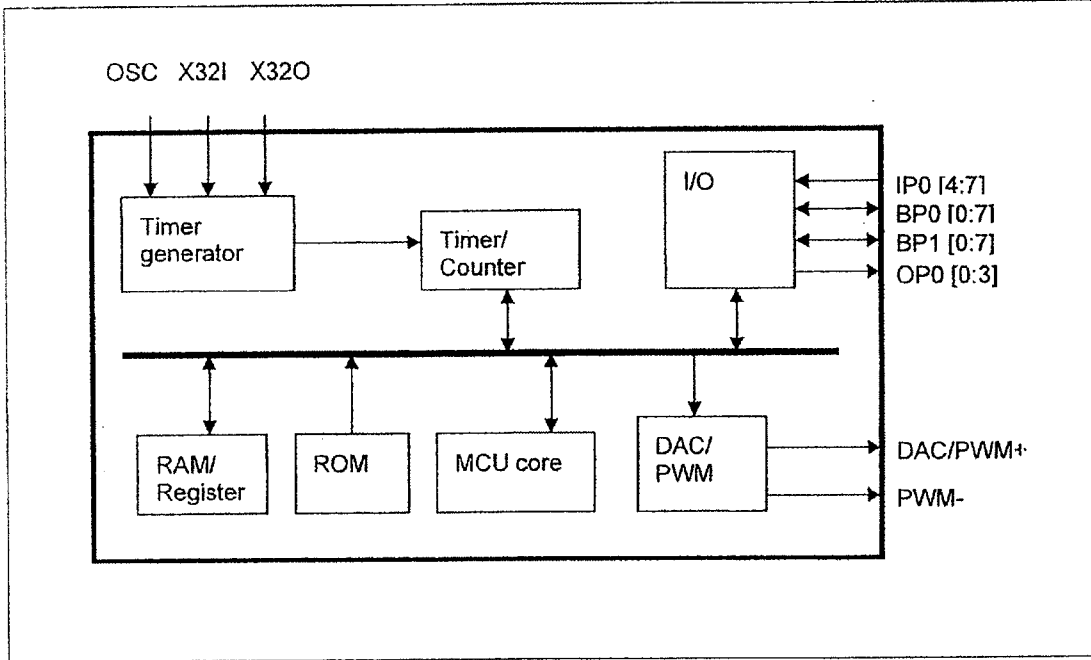

FCC ID : RS4-42790

2006 04 11

Model Name: Cosmic Catch

Model Number: 42790

Version: v0

Cosmic Catch Block Diagram

U1 W588S060

U2 W55MID50