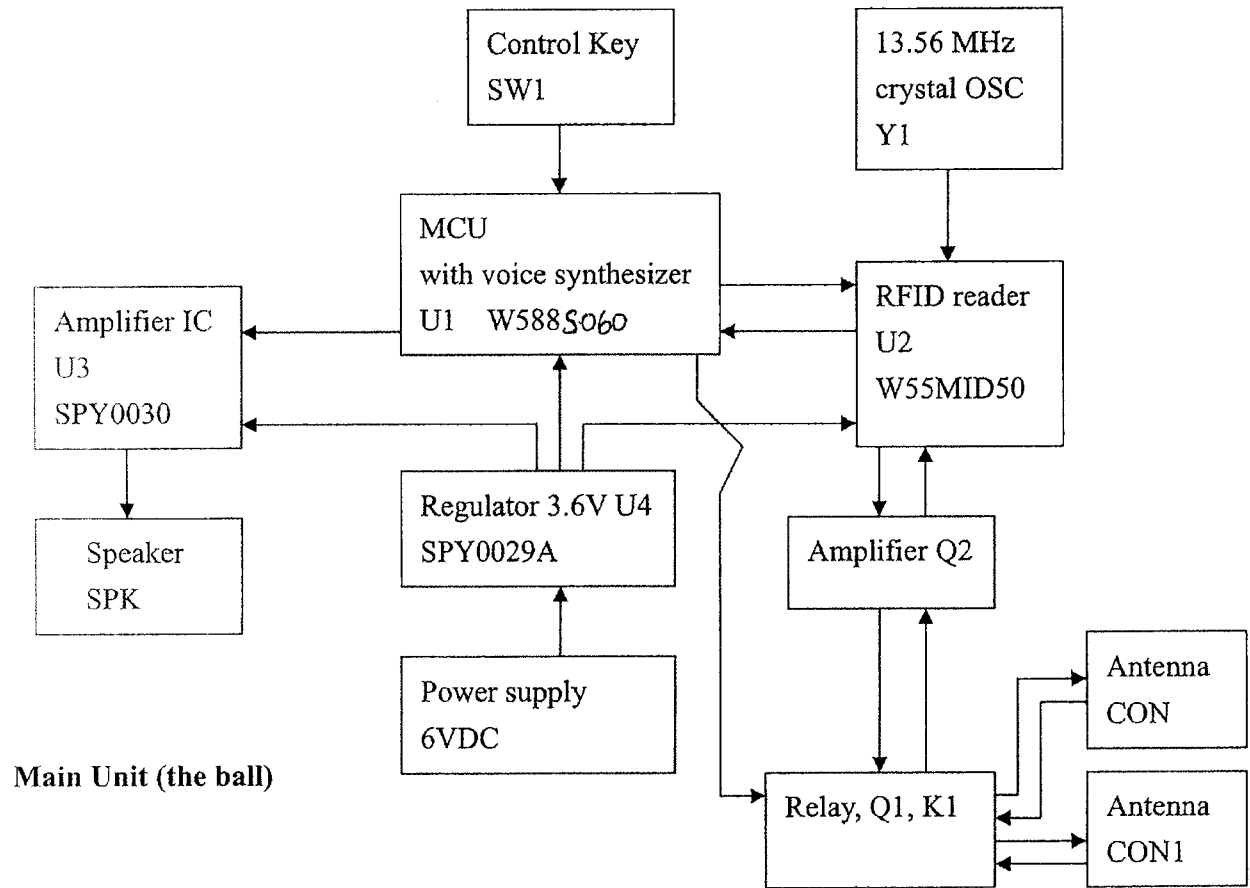

FCC ID : RS4-42790

2006 04 11

Model Name: Cosmic Catch

Model Number: 42790

Version: v0

Cosmic Catch Block Diagram

U1 W588S060

U2 W55MID50