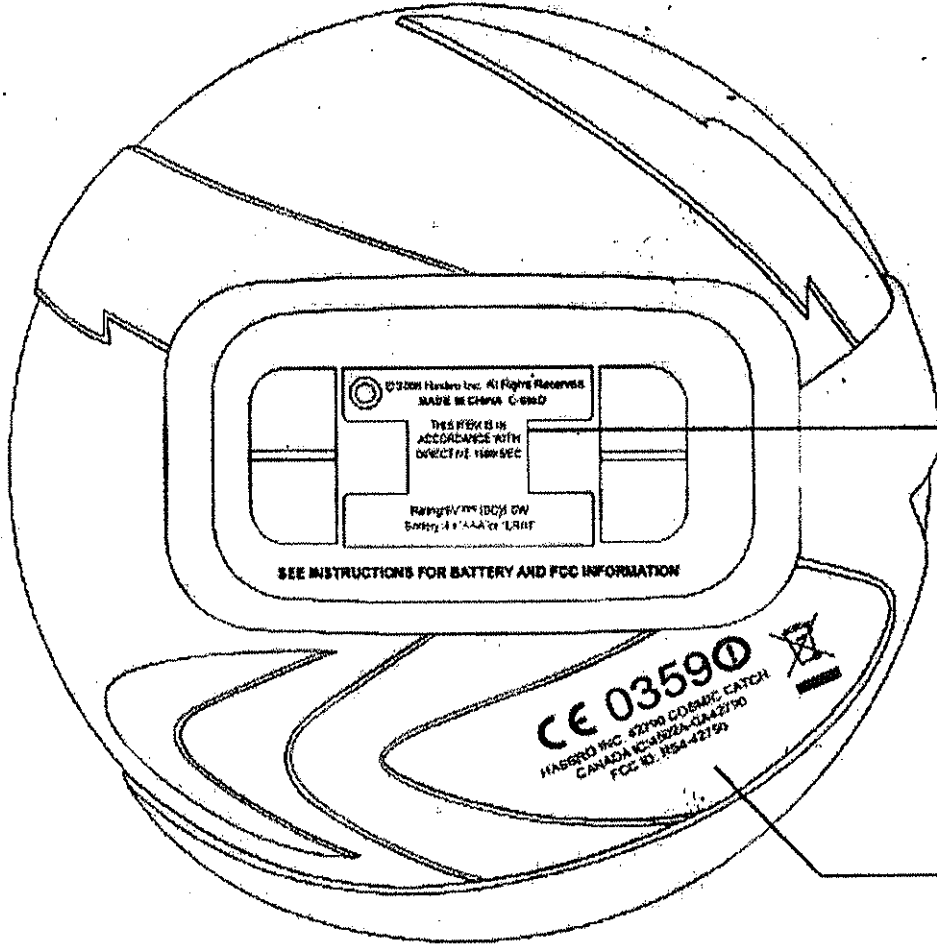

FCC ID : RS4-42790

The size of these words is 3 x 23 mm.

tampo print  
PMS431

Size : "39.5mm X 2mm"

Size : "30mm X 2mm"

Size : "20mm X 2mm"