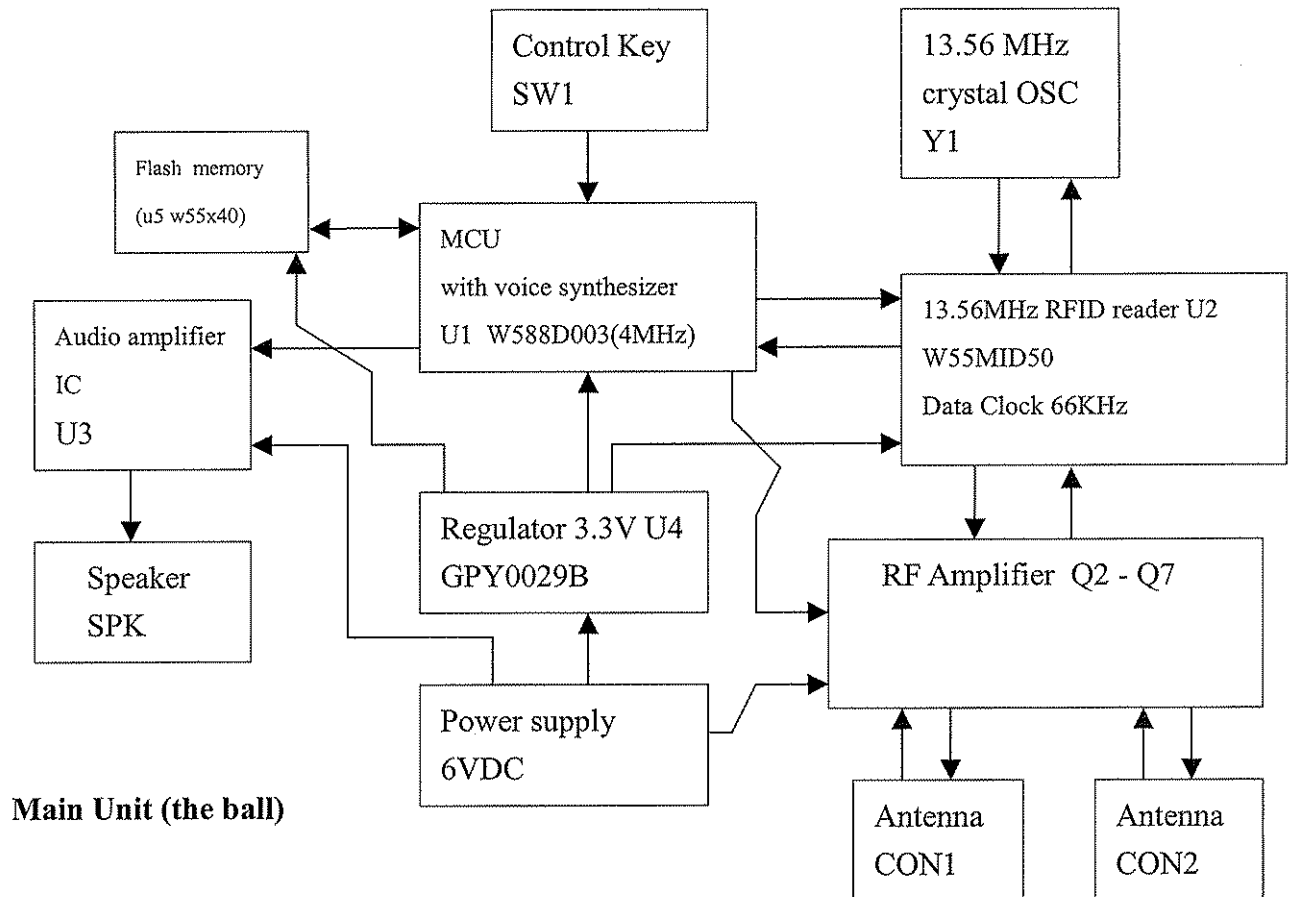

2007.11.13

Model Name: Cosmic Keep Away

Model Number: 40484

Version: v1

Cosmic keep away Block Diagram

U1 W588D003

U2 W55MID50