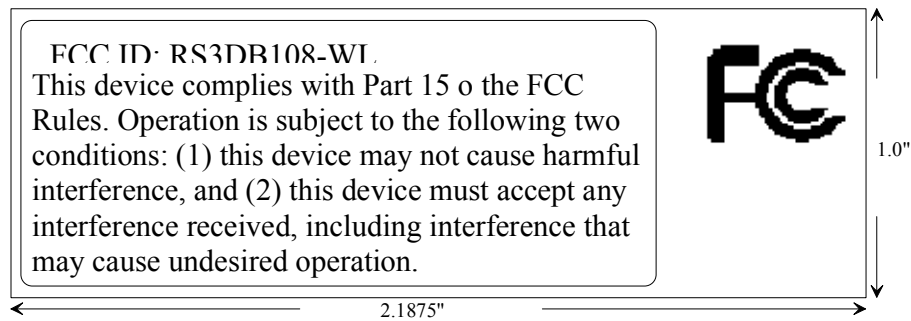

EXHIBIT A - FCC ID LABEL INFORMATION

Proposed FCC ID Label

Specifications: Text is black or white in color and is left justified. Labels are silk-screened and shall be “permanently affixed” at a conspicuous location on the EUT.

Proposed Label Location on EUT

Bottom Side of EUT/FCC ID Label