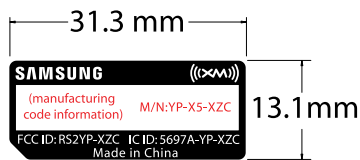

rear view:
Player-S (simon and garfunkel) car doc
(for reference only)

(positive artwork)

(negative artwork)

Player-S (simon and garfunkel) car doc label art

Note: PMS 432 (Charcoal gray) graphics printed on matte silver polyester

Red graphics indicate post-printing to be done by the manufacturer

Red graphics will be PMS 432 (Charcoal gray) when printed on label