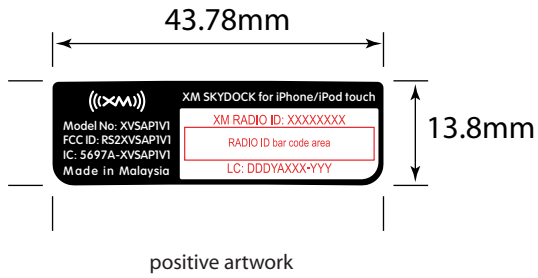

PMS Black 6 C

Notes:

- PMS Black 6 graphics printed on matte silver polyester
- Red graphics indicate post-printing to be done by the manufacturer
- Red graphics should be printed PMS Black 6

XM SKYDOCK for iPhone/iPod touch