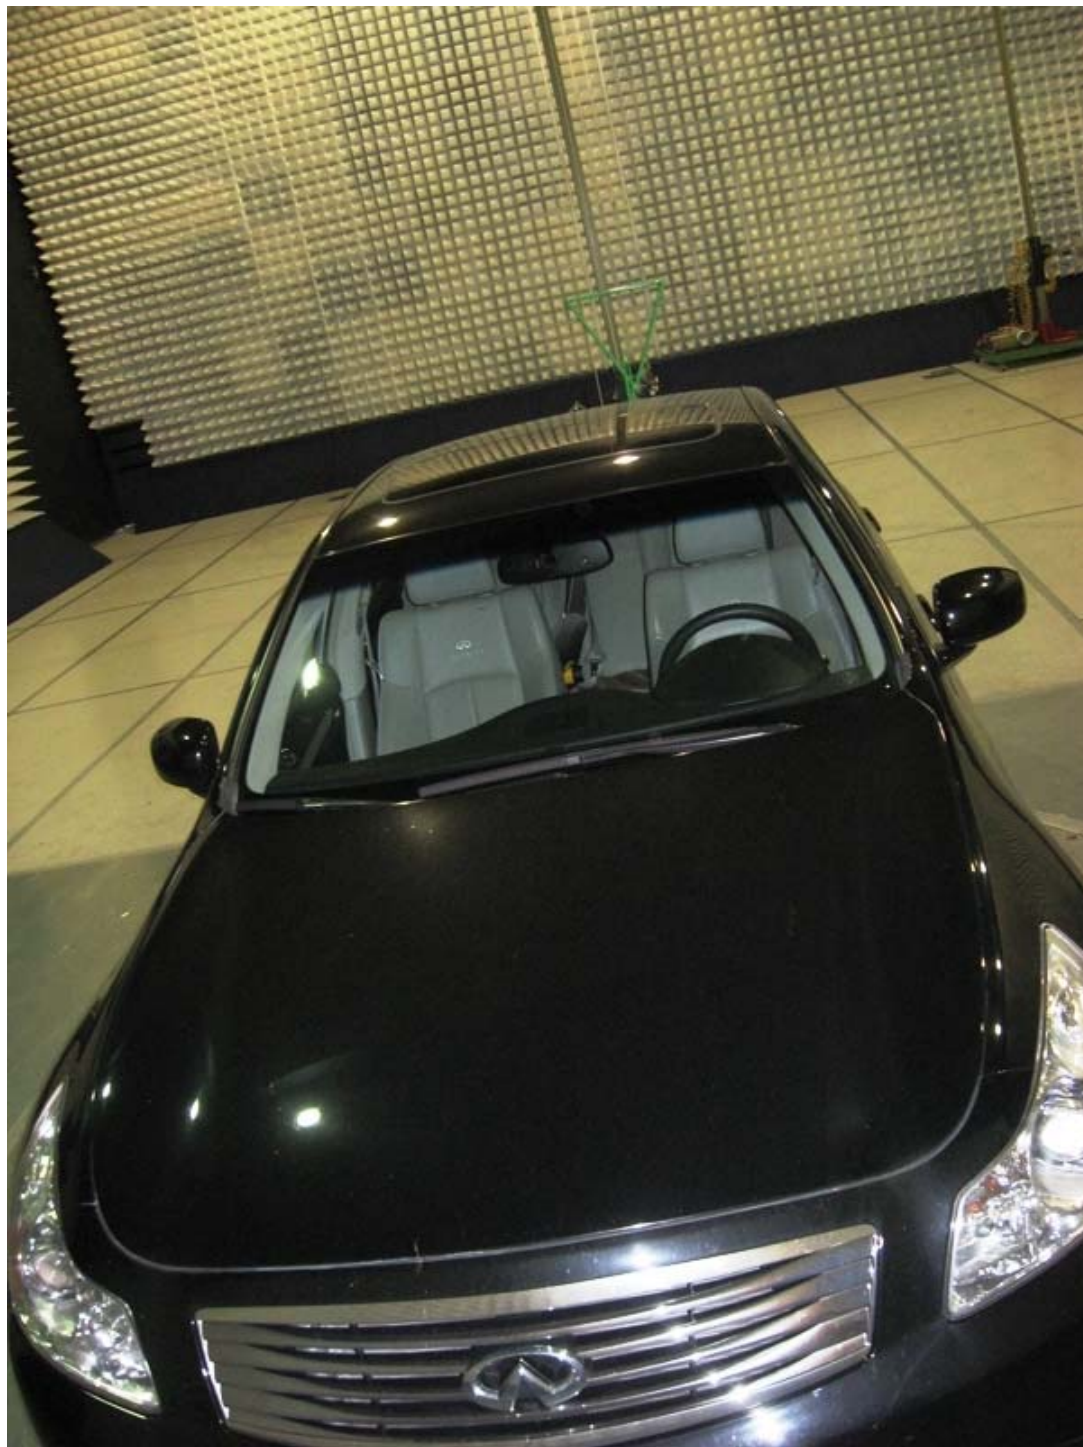

## TEST REPORT

Report Number: 100165617ATL-002A  
August 13, 2010

**Product Designation: XSN1**

Standard: Test Setup Photographs for  
FCC Part 15, Subpart C, Intentional Radiators (15.239)  
RSS-210, Issue 7 (Annex A2.8)

Small Vehicle - Front View

Small Vehicle - Left View

Small Vehicle - Right View

Small Vehicle - Rear View

Small Vehicle - Internal View

Small Vehicle - Antenna View

Medium Vehicle - Front View

Medium Vehicle - Left View

Medium Vehicle - Right View

Medium Vehicle - Rear View

Medium Vehicle - Internal View

Medium Vehicle - Antenna View

Large Vehicle - Front View

Large Vehicle - Left View

Large Vehicle - Right View

Large Vehicle - Rear View