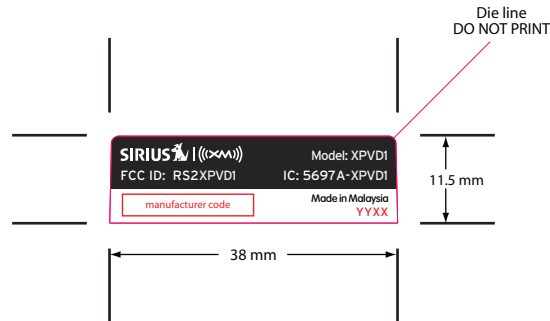

PMS Black 6 C

Notes:

- PMS Black 6 graphics printed on matte silver polyester
- Red graphics indicate post-printing to be done by the manufacturer
- Red graphics should be printed PMS Black 6
- YYWW is the manufacturing date code where YY denotes the year and WW the week of manufacture