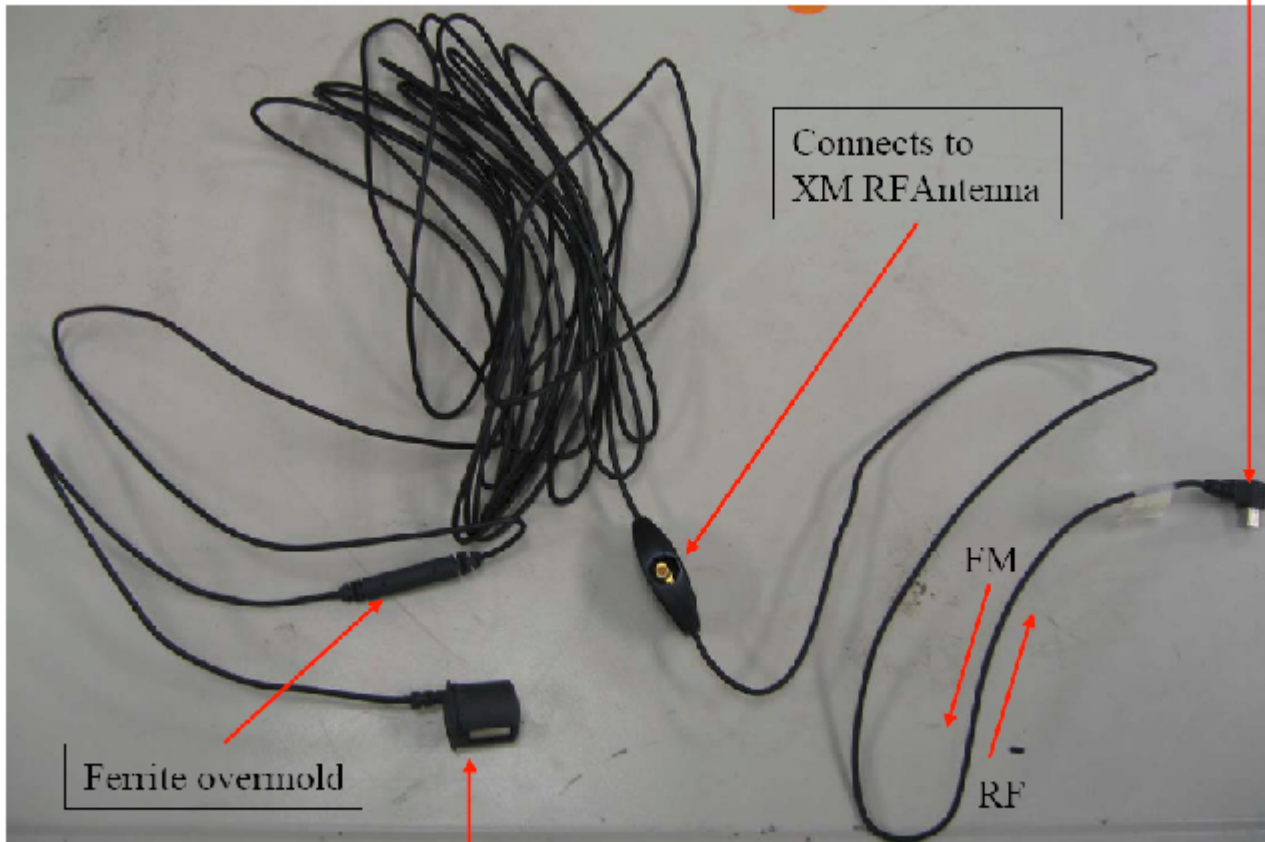

# Junior (Xpress R) FCC Label Location

FCC Label Location

Junior (Xpress R) in Xpress Cradle with SureConnect v1.0, antenna, power adapter

Antenna, Power Input, and Sure Connect External Setup

# SureConnect v1.0

Connects to XM Radio

Connects to  
XM RF Antenna

Fenite overmold

Clips onto car's arial antenna

FM

RF

## SureConnect Clip Coupler

Close up of clip coupler

# Junior (Xpress R) in Junior (Universal) Cradle with SureConnect v1.5, antenna, power adapter

Antenna, Power Input, and SureConnect 1.5 External Setup