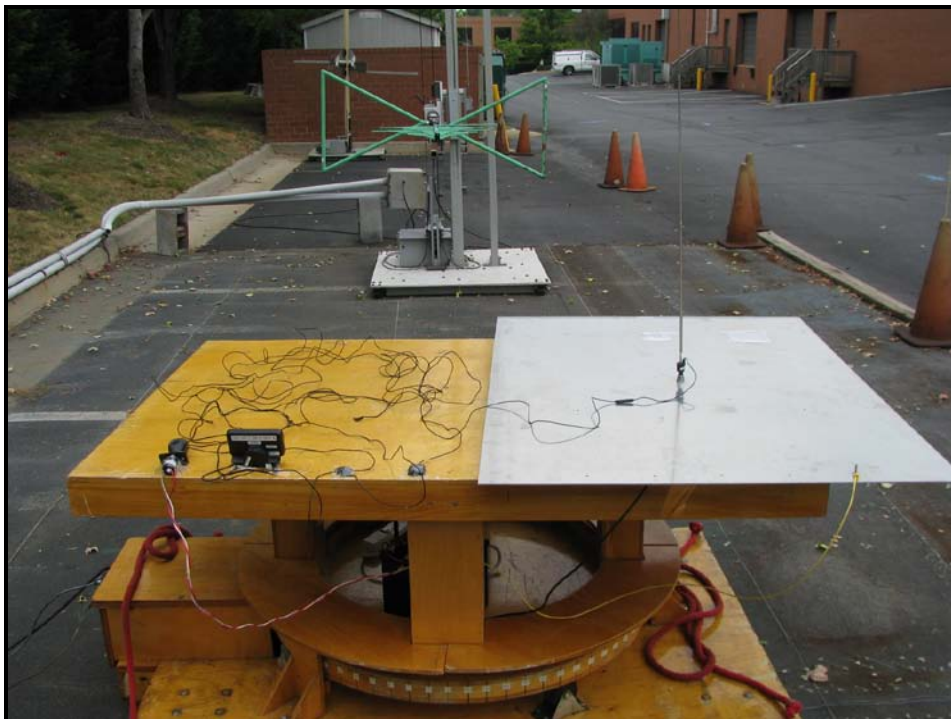

Test Configuration 1: Xpress RCi w/ Home Cradle (Conducted Emissions)

Front View

Rear View

Test Configuration 2: Xpress RCi w/Home Cradle (Radiated Emissions)

Front View

Rear View

Test Configuration 3: Xpress RCi with FM Direct Adapter

Front View

Rear View

Test Configuration 4: Xpress RCi with Cassette Adapter

Front View

Rear View

Test Configuration 6: Xpress RCi with Gen 2 Car Cradle and FEA Adapter

Front View

Rear View

Test Configuration 7: Xpress RCi and SureConnect

Front View

Rear View

Test Configuration 5: Xpress RCi with Gen 2 Car Cradle and iFMCLA Adapter 200 kHz Bandwidth Measurement