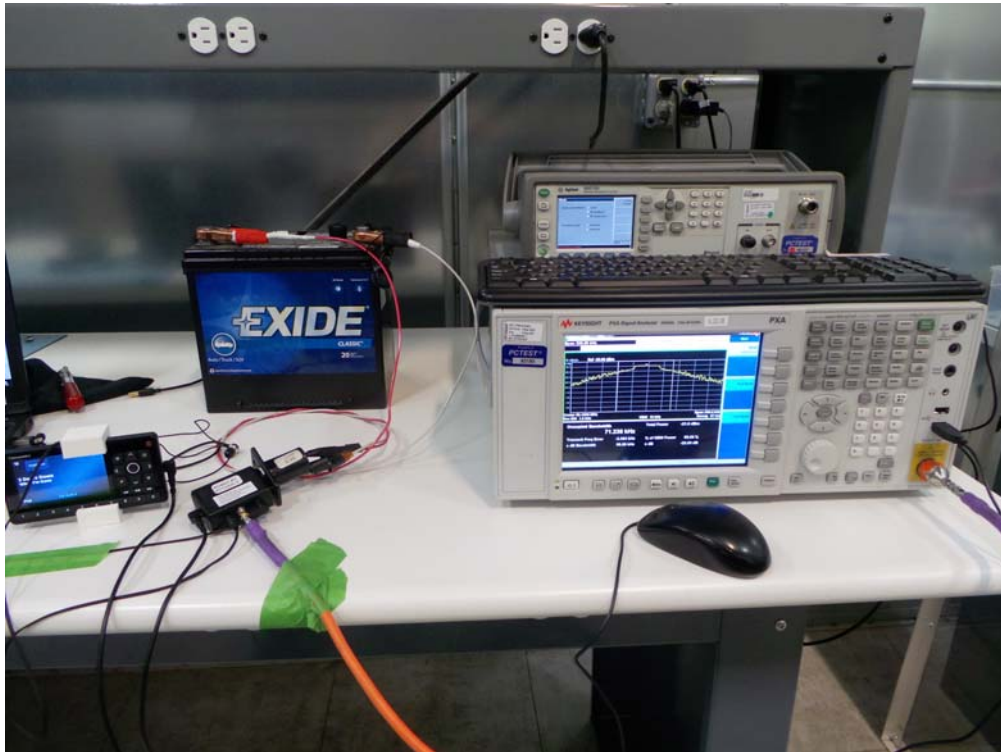

TEST SETUP PHOTOGRAPHS

Test Configuration 1: SiriusXM Rody BT, FM Direct (FMDA25) front

Test Configuration 1: SiriusXM Rody BT, FM Direct (FMDA25) rear

 Proud to be part of 	Sirius XM Radio Inc.	Model: SXVRBT1
Test Set-Up Photos	EUT Type: Satellite Radio with FM Transmitter and Bluetooth	Page 1 of 3

Test Configuration 2: SiriusXM Roady BT, Cassette Adapter front

Test Configuration 2: SiriusXM Roady BT, Cassette Adapter rear

 Proud to be part of 	Sirius XM Radio Inc.	Model: SXVRBT1
Test Set-Up Photos	EUT Type: Satellite Radio with FM Transmitter and Bluetooth	Page 2 of 3

Test Configuration 2 & 3: SiriusXM Rody BT, FM Conducted Measurements

Test Configuration 5: Rody BT, Bluetooth Mode

	<p>Sirius XM Radio Inc.</p>	<p>Model: SXVRBT1</p>
<p>Test Set-Up Photos</p>	<p>EUT Type: Satellite Radio with FM Transmitter and Bluetooth</p>	<p>Page 3 of 3</p>