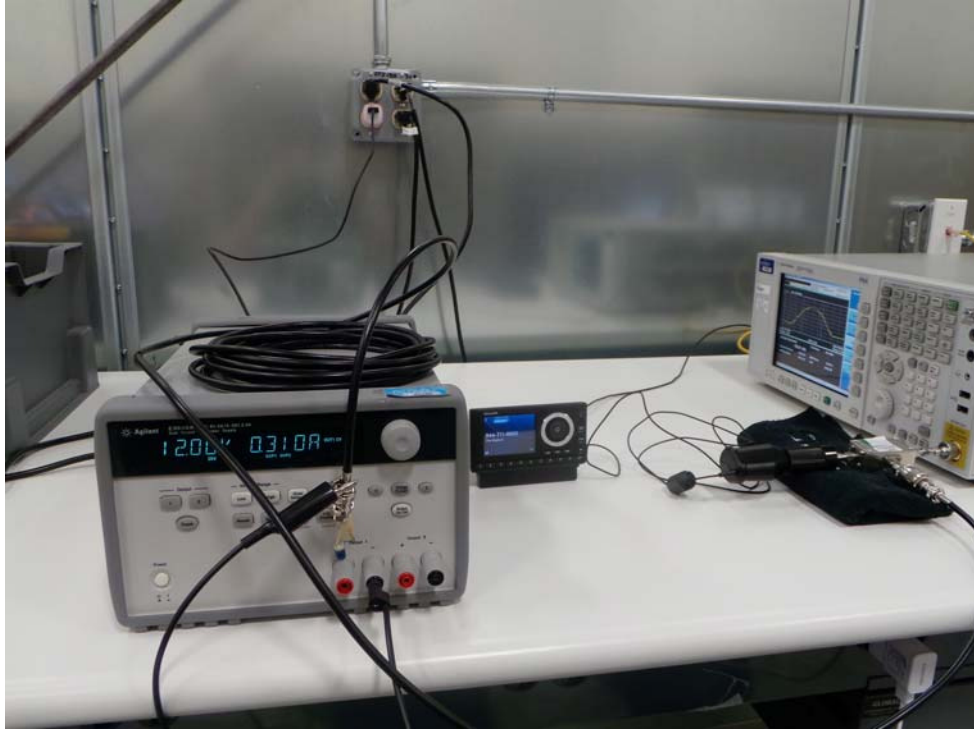

TEST SETUP PHOTOGRAPHS

Configuration #6

Configuration #6

	Sirius XM Satellite Radio, Inc. FCC ID: RS2SXPL2	Model: SXPL1 (Onyx PLUS (Gen 7.5))
Test Set-Up Photos	EUT Type: Satellite Radio with FM Transmitter	Page 1 of 4

Configuration #7

Configuration #7

	Sirius XM Satellite Radio, Inc. FCC ID: RS2SXPL2	Model: SXPL1 (Onyx PLUS (Gen 7.5))
Test Set-Up Photos	EUT Type: Satellite Radio with FM Transmitter	Page 2 of 4

Configuration #8

Configuration #8

	Sirius XM Satellite Radio, Inc. FCC ID: RS2SXPL2	Model: SXPL1 (Onyx PLUS (Gen 7.5))
Test Set-Up Photos	EUT Type: Satellite Radio with FM Transmitter	Page 3 of 4

Configuration #9

Configuration #9