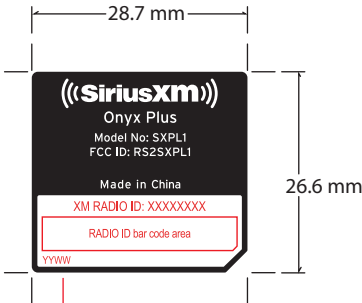

PMS Black 6 C

REFERENCE

YYWW is the manufacturing datecode where YY is the year and WW is the week of manufacture.

- Notes:
- PMS Black 6 graphics printed on matte silver polyester
 - Red graphics indicate post-printing to be done by the manufacturer
 - Red graphics should be printed PMS Black 6

Onyx Plus (SXPL1) Receiver Label Artwork